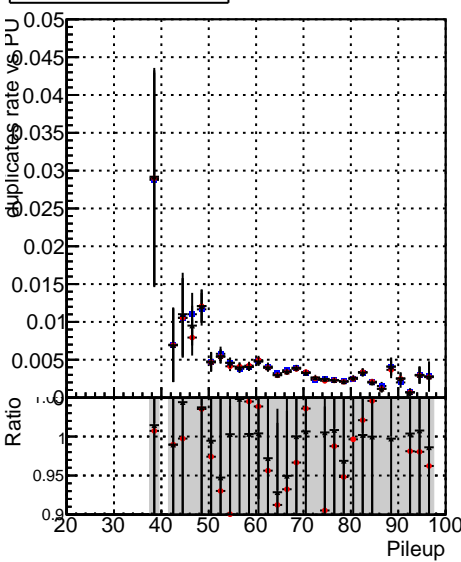

Fake rate vs dr**Duplicates Rate vs dr****Pileup rate vs dr**

—•— DQM TT mkFit-DQM original-0
—•— DQM TT mkFit-DQM original-127
—•— DQM TT mkFit-DQM mod-127

Fake rate vs**Fake rate vs pu****Duplicates Rate vs pu****Pileup rate vs pu**