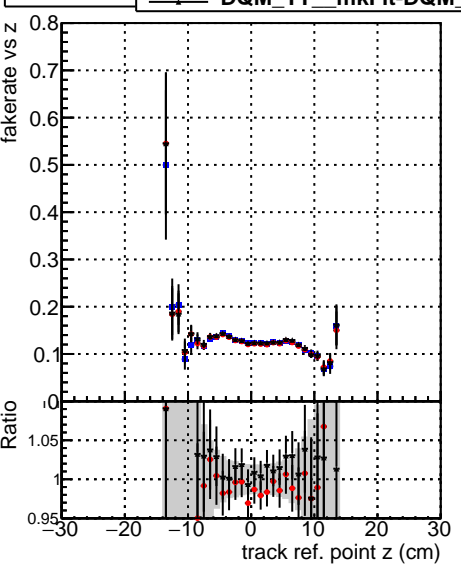

**Fake rate vs vertpos****Duplicates Rate vs vertpos****Pileup rate vs vertpos****Fake rate vs v****Duplicates Rate vs v****Pileup rate vs v****Fake rate vs. sim PV z****Duplicates Rate vs sim PV z****Pileup rate vs. sim PV z**

● DQM TT mkFit-DQM original-0  
● DQM TT mkFit-DQM original-127  
● DQM TT mkFit-DQM mod-127