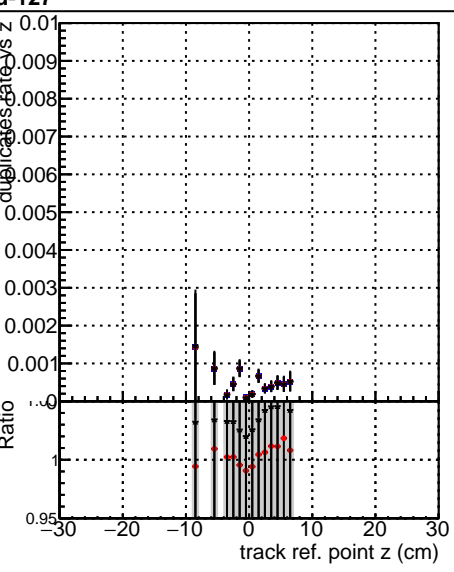

**Fake rate vs vertpos****Duplicates Rate vs vertpos****Pileup rate vs vertpos****Fake rate vs v****Duplicates Rate vs v****Pileup rate vs v****Fake rate vs. sim PV z****Duplicates Rate vs sim PV z****Pileup rate vs. sim PV z**

● DQM TT mkFit-DQM original-0  
● DQM TT mkFit-DQM original-127  
● DQM TT mkFit-DQM mod-127