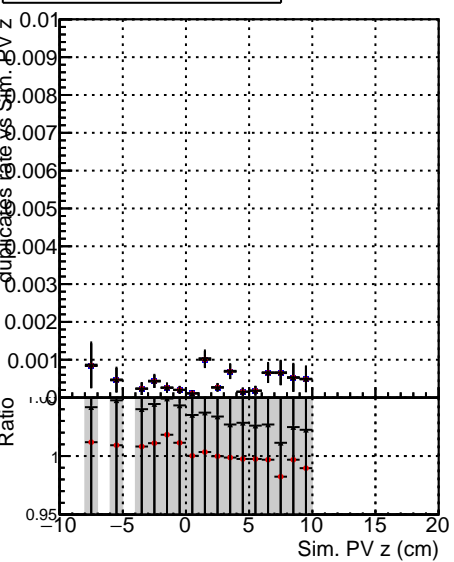

**Fake rate vs vertpos****Duplicates Rate vs vertpos****Pileup rate vs vertpos****Fake rate vs v****Duplicates Rate vs v****Pileup rate vs v****Fake rate vs. sim PV z****Duplicates Rate vs sim PV z****Pileup rate vs. sim PV z**

● DQM TT mkFit-DQM original-0  
● DQM TT mkFit-DQM original-127  
● DQM TT mkFit-DQM mod-127