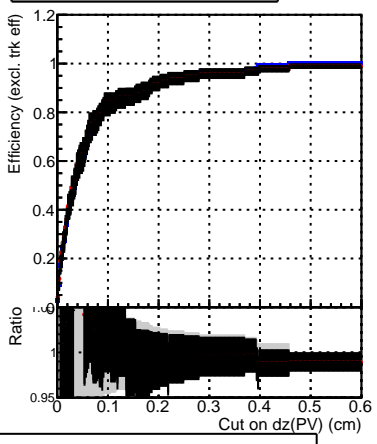

Efficiency vs. dz (PV)

Efficiency (tracking eff factorized out) vs. dz (PV)

—■— DQM_TT_mkFit-DQM_original-0
—●— DQM_TT_mkFit-DQM_original-127
—▲— DQM_TT_mkFit-DQM_mod-127