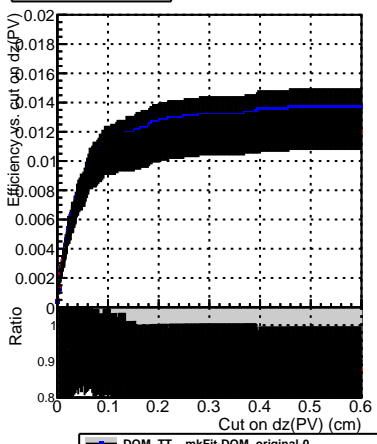

Efficiency vs. dz (PV)

Efficiency (tracking eff factorized out) vs. dz (PV)

—■— DQM_TT_mkFit-DQM_original-0
—●— DQM_TT_mkFit-DQM_original-127
—▲— DQM_TT_mkFit-DQM_mod-127