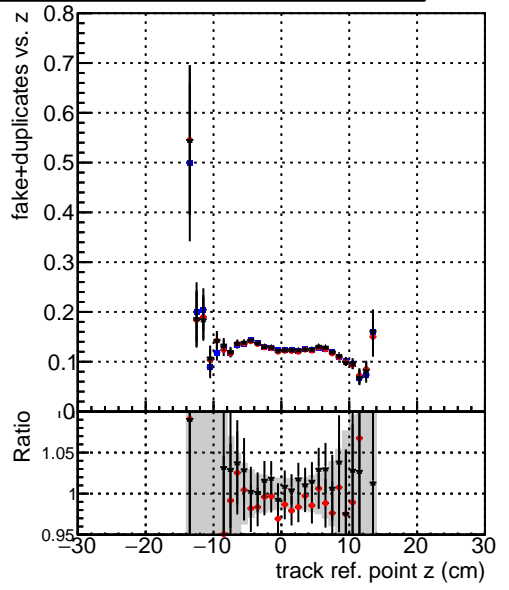

Efficiency vs vertpos**fake+duplicates vs vert r****Efficiency**

- DQM_TT_mkFit-DQM_original-0
- DQM_TT_mkFit-DQM_original-127
- DQM_TT_mkFit-DQM_mod-127

**Efficiency vs. sim PV z****fake+duplicates vs Sim. PV z**