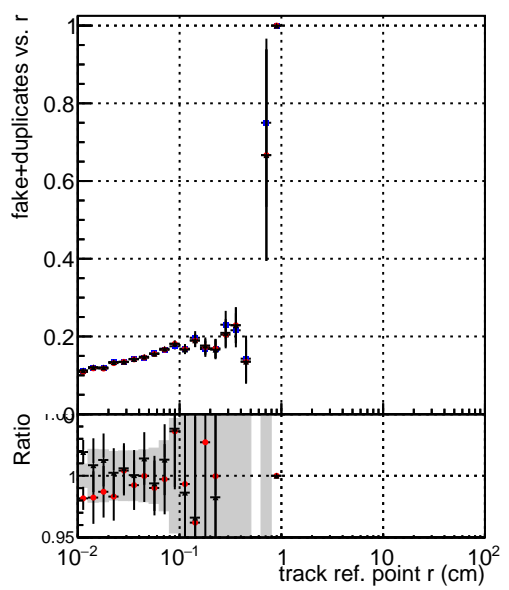

Efficiency vs vertpos**fake+duplicates vs vert r****Efficiency**

- DQM_TT_mkFit-DQM_original-0
- DQM_TT_mkFit-DQM_original-127
- DQM_TT_mkFit-DQM_mod-127

**Efficiency vs. sim PV z****fake+duplicates vs Sim. PV z**