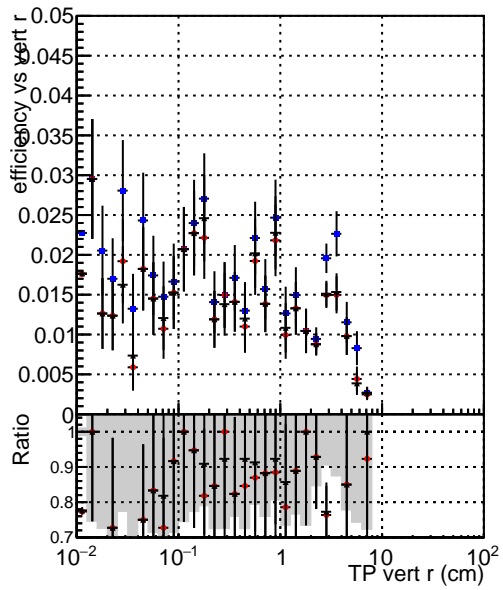

Efficiency vs vertpos**fake+duplicates vs vert r****Efficiency**

- DQM_TT_mkFit-DQM_original-0
- DQM_TT_mkFit-DQM_original-127
- DQM_TT_mkFit-DQM_mod-127

**Efficiency vs. sim PV z****fake+duplicates vs Sim. PV z**