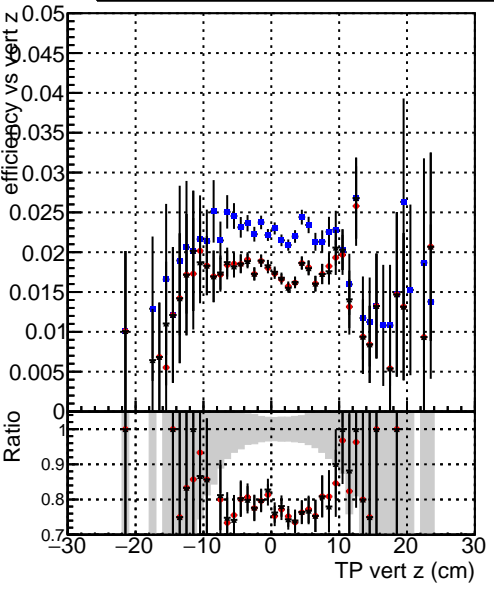

Efficiency vs vertpos**fake+duplicates vs vert r****Efficiency**

- DQM_TT_mkFit-DQM_original-0
- DQM_TT_mkFit-DQM_original-127
- DQM_TT_mkFit-DQM_mod-127

**Efficiency vs. sim PV z****fake+duplicates vs Sim. PV z**