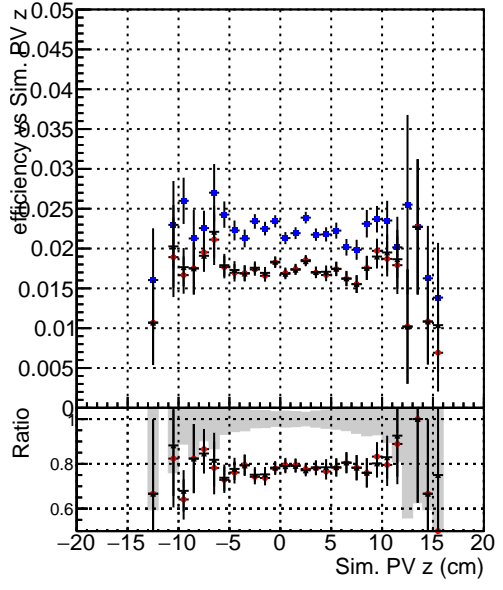

Efficiency vs vertpos**fake+duplicates vs vert r****Efficiency**

- DQM_TT_mkFit-DQM_original-0
- DQM_TT_mkFit-DQM_original-127
- DQM_TT_mkFit-DQM_mod-127

**Efficiency vs. sim PV z****fake+duplicates vs Sim. PV z**