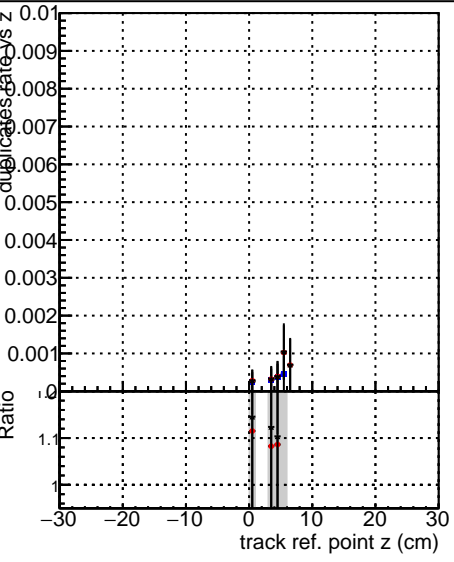

Fake rate vs vertpos**Duplicates Rate vs vertpos****Pileup rate vs vertpos**

—●— DQM_TT_mkFit-DQM_original-0
—●— DQM_TT_mkFit-DQM_mod-127
—●— DQM_TT_mkFit-DQM_mod-127

Fake rate vs v**Fake rate vs. sim PV z****Duplicates Rate vs sim PV z****Pileup rate vs. sim PV z**