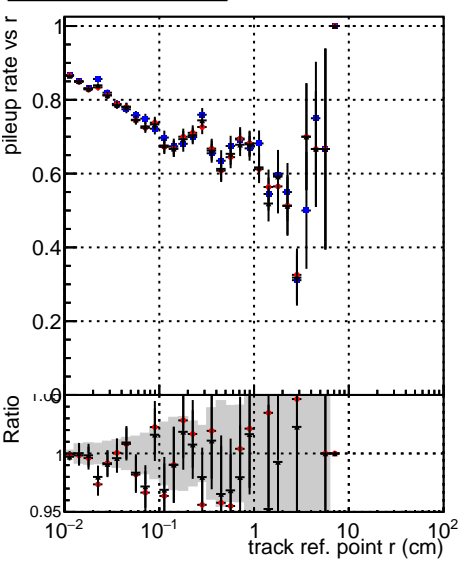

Fake rate vs vertpos**Duplicates Rate vs vertpos****Pileup rate vs vertpos**

—●— DQM_TT_mkFit-DQM_original-0
—●— DQM_TT_mkFit-DQM_mod-127
—●— DQM_TT_mkFit-DQM_mod-127

Fake rate vs v**Fake rate vs. sim PV z****Duplicates Rate vs sim PV z****Pileup rate vs. sim PV z**