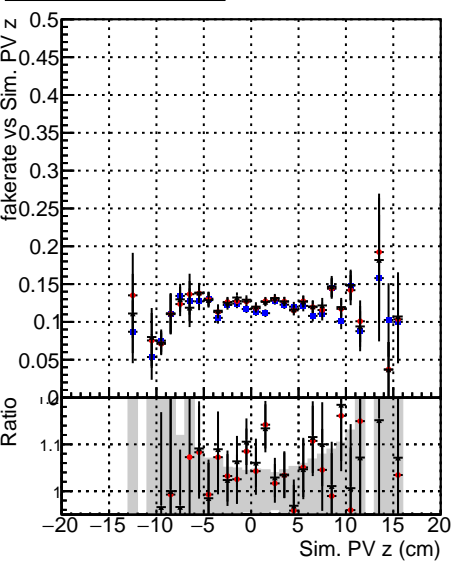

Fake rate vs vertpos**Duplicates Rate vs vertpos****Pileup rate vs vertpos**

—●— DQM_TT_mkFit-DQM_original-0
—●— DQM_TT_mkFit-DQM_mod-127
—●— DQM_TT_mkFit-DQM_mod-127

Fake rate vs v**Fake rate vs. sim PV z****Duplicates Rate vs sim PV z****Pileup rate vs. sim PV z**