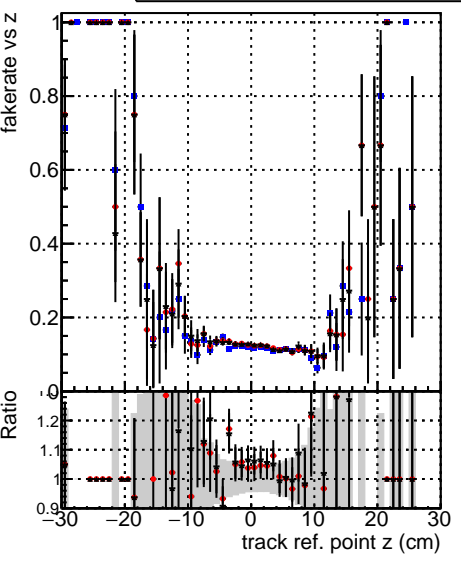

Fake rate vs vertpos**Duplicates Rate vs vertpos****Pileup rate vs vertpos**

—●— DQM_TT_mkFit-DQM_original-0
—●— DQM_TT_mkFit-DQM_mod-127
—●— DQM_TT_mkFit-DQM_mod-127

Fake rate vs v**Fake rate vs. sim PV z****Duplicates Rate vs sim PV z****Pileup rate vs. sim PV z**