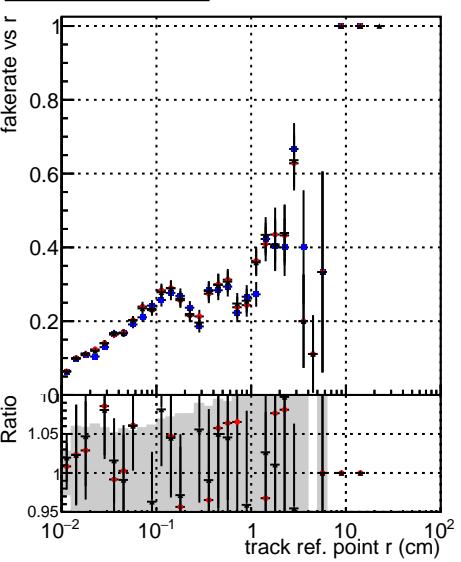

Fake rate vs vertpos**Duplicates Rate vs vertpos****Pileup rate vs vertpos**

—●— DQM_TT_mkFit-DQM_original-0
—●— DQM_TT_mkFit-DQM_mod-127
—●— DQM_TT_mkFit-DQM_mod-127

Fake rate vs v**Fake rate vs. sim PV z****Duplicates Rate vs sim PV z****Pileup rate vs. sim PV z**