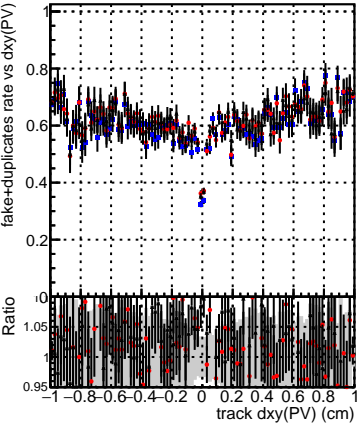

Efficiency vs Dxy(PV)**fake+duplicates vs dxy(PV)**
Efficiency
 —■— DQM_TT_mkFit-DQM_original-0
 —●— DQM_TT_mkFit-DQM_mod-127
 —▲— DQM_TT_mkFit-DQM_mod_updatedmod-127
**Efficiency vs Dz(PV)****fake+duplicates vs dz(PV)****Efficiency vs Dz(PV)****fake+duplicates vs dz(PV)**