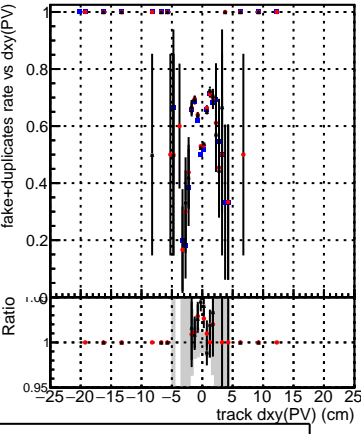

Efficiency vs Dxy(PV)**fake+duplicates vs dxy(PV)**
Efficiency
 —■— DQM_TT_mkFit-DQM_original-0
 —●— DQM_TT_mkFit-DQM_mod-127
 —▲— DQM_TT_mkFit-DQM_mod_updatedmod-127
**Efficiency vs Dz(PV)****fake+duplicates vs dz(PV)****Efficiency vs Dz(PV)****fake+duplicates vs dz(PV)**