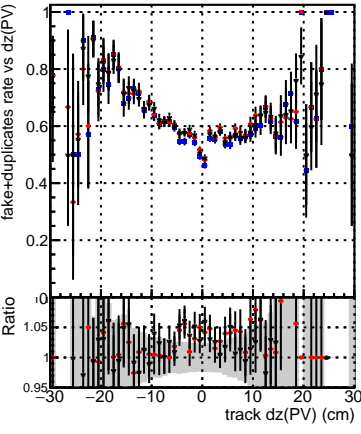

Efficiency vs Dxy(PV)**fake+duplicates vs dxy(PV)**
Efficiency
 —■— DQM_TT_mkFit-DQM_original-0
 —●— DQM_TT_mkFit-DQM_mod-127
 —▲— DQM_TT_mkFit-DQM_mod_updatedmod-127
**Efficiency vs Dz(PV)****fake+duplicates vs dz(PV)****Efficiency vs Dz(PV)****fake+duplicates vs dz(PV)**