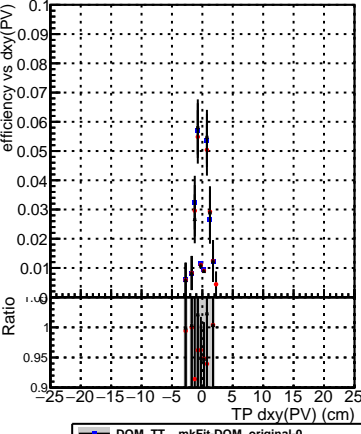

Efficiency vs Dxy(PV)**fake+duplicates vs dxy(PV)**
Efficiency
 —■— DQM_TT_mkFit-DQM_original-0
 —●— DQM_TT_mkFit-DQM_mod-127
 —▲— DQM_TT_mkFit-DQM_mod_updatedmod-127
**Efficiency vs Dz(PV)****fake+duplicates vs dz(PV)****Efficiency vs Dz(PV)****fake+duplicates vs dz(PV)**