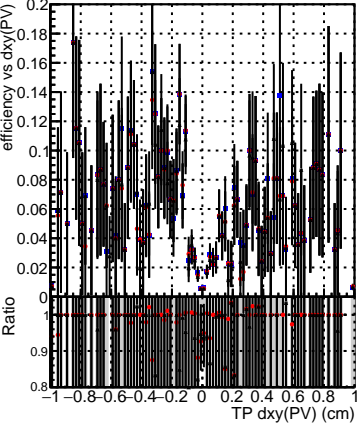

Efficiency vs Dxy(PV)**fake+duplicates vs dxy(PV)**
Efficiency
 —■— DQM_TT_mkFit-DQM_original-0
 —●— DQM_TT_mkFit-DQM_mod-127
 —▲— DQM_TT_mkFit-DQM_mod_updatedmod-127
**Efficiency vs Dz(PV)****fake+duplicates vs dz(PV)****Efficiency vs Dz(PV)****fake+duplicates vs dz(PV)**