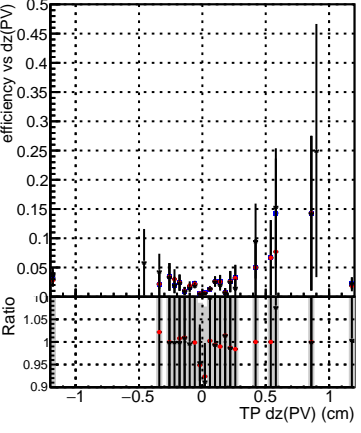

Efficiency vs Dxy(PV)**fake+duplicates vs dxy(PV)**
Efficiency
 —■— DQM_TT_mkFit-DQM_original-0
 —●— DQM_TT_mkFit-DQM_mod-127
 —▲— DQM_TT_mkFit-DQM_mod_updatedmod-127
**Efficiency vs Dz(PV)****fake+duplicates vs dz(PV)****Efficiency vs Dz(PV)****fake+duplicates vs dz(PV)**