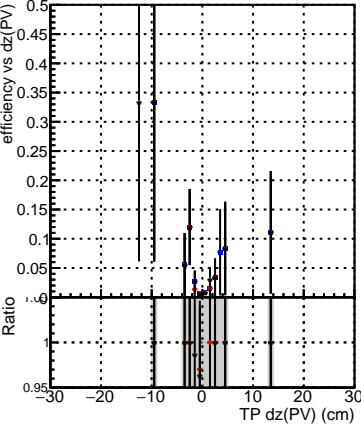

Efficiency vs Dxy(PV)**fake+duplicates vs dxy(PV)**
Efficiency
 —■— DQM_TT_mkFit-DQM_original-0
 —●— DQM_TT_mkFit-DQM_mod-127
 —▲— DQM_TT_mkFit-DQM_mod_updatedmod-127
**Efficiency vs Dz(PV)****fake+duplicates vs dz(PV)****Efficiency vs Dz(PV)****fake+duplicates vs dz(PV)**