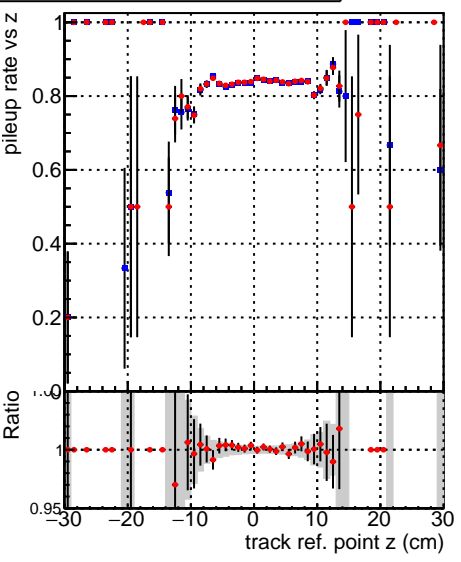

Fake rate vs vertpos**Duplicates Rate vs vertpos****Pileup rate vs vertpos**

Legend:
■ DQM_TT_mkFit-DQM_original-0
● DQM_TT_mkFit-DQM_original-127

Fake rate vs v**Fake rate vs. sim PV z****Duplicates Rate vs sim PV z****Pileup rate vs. sim PV z**