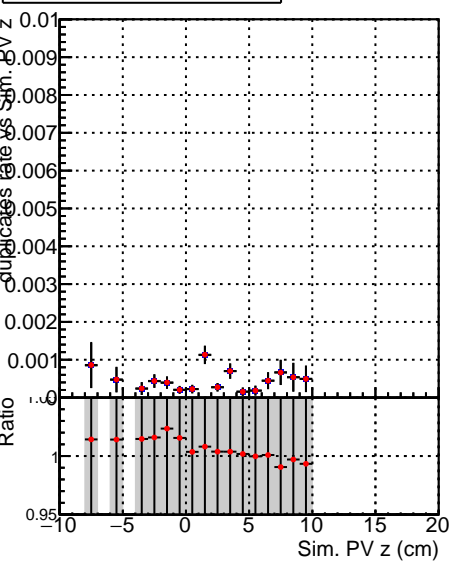

Fake rate vs vertpos**Duplicates Rate vs vertpos****Pileup rate vs vertpos**

Legend:
■ DQM_TT_mkFit-DQM_original-0
● DQM_TT_mkFit-DQM_original-127

Fake rate vs v**Fake rate vs. sim PV z****Duplicates Rate vs sim PV z****Pileup rate vs. sim PV z**