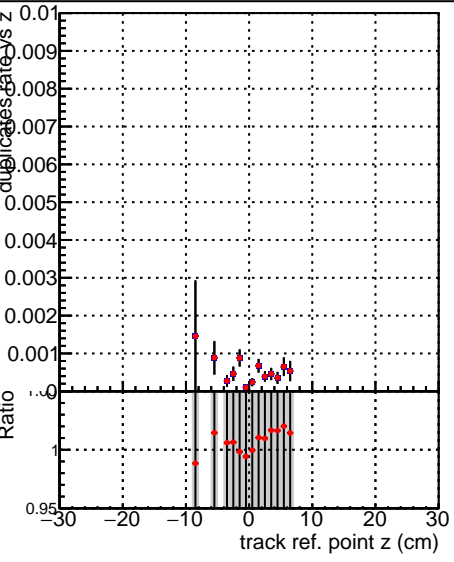

Fake rate vs vertpos**Duplicates Rate vs vertpos****Pileup rate vs vertpos**

Legend:
■ DQM_TT_mkFit-DQM_original-0
● DQM_TT_mkFit-DQM_original-127

Fake rate vs v**Fake rate vs. sim PV z****Duplicates Rate vs sim PV z****Pileup rate vs. sim PV z**