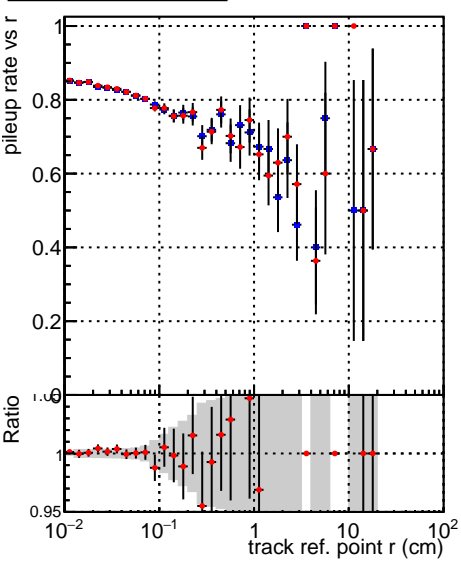

Fake rate vs vertpos**Duplicates Rate vs vertpos****Pileup rate vs vertpos**

Legend:
■ DQM_TT_mkFit-DQM_original-0
● DQM_TT_mkFit-DQM_original-127

Fake rate vs v**Fake rate vs. sim PV z****Duplicates Rate vs sim PV z****Pileup rate vs. sim PV z**