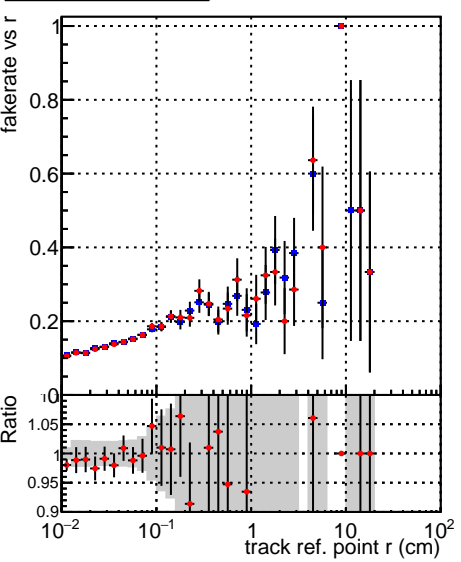

Fake rate vs vertpos**Duplicates Rate vs vertpos****Pileup rate vs vertpos**

Legend:
■ DQM_TT_mkFit-DQM_original-0
● DQM_TT_mkFit-DQM_original-127

Fake rate vs v**Fake rate vs. sim PV z****Duplicates Rate vs sim PV z****Pileup rate vs. sim PV z**