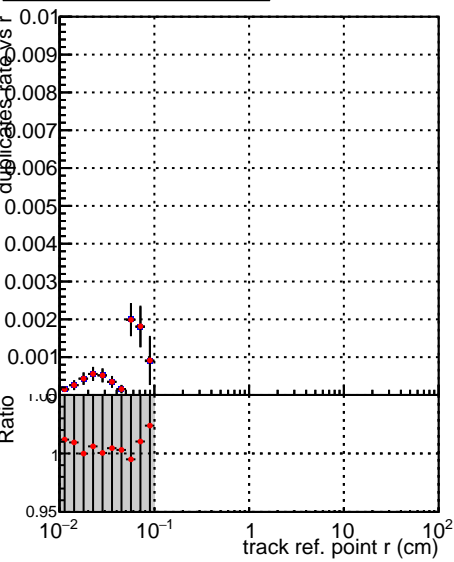

Fake rate vs vertpos**Duplicates Rate vs vertpos****Pileup rate vs vertpos**

Legend:
■ DQM_TT_mkFit-DQM_original-0
● DQM_TT_mkFit-DQM_original-127

Fake rate vs v**Fake rate vs. sim PV z****Duplicates Rate vs sim PV z****Pileup rate vs. sim PV z**