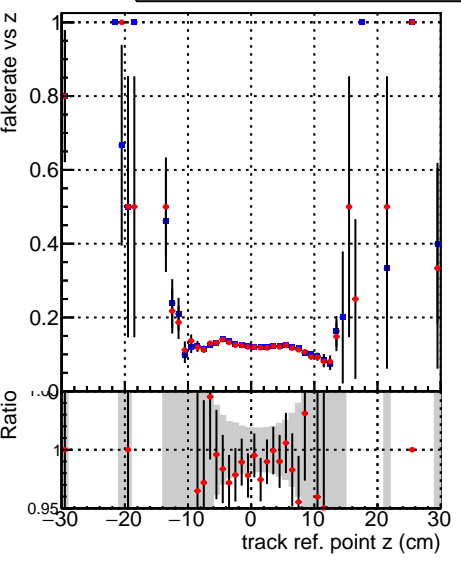

Fake rate vs vertpos**Duplicates Rate vs vertpos****Pileup rate vs vertpos**

Legend:
■ DQM_TT_mkFit-DQM_original-0
● DQM_TT_mkFit-DQM_original-127

Fake rate vs v**Fake rate vs. sim PV z****Duplicates Rate vs sim PV z****Pileup rate vs. sim PV z**