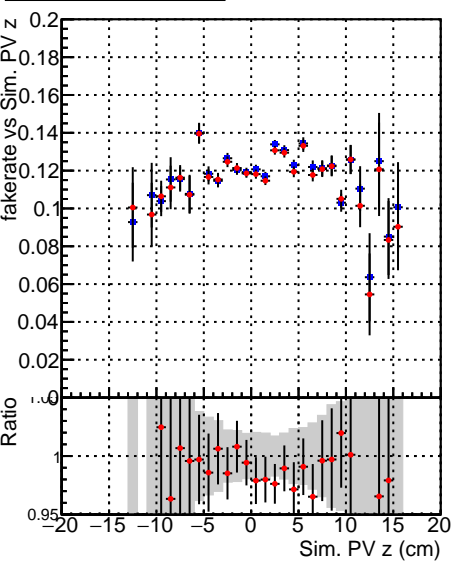

Fake rate vs vertpos**Duplicates Rate vs vertpos****Pileup rate vs vertpos**

Legend:
■ DQM_TT_mkFit-DQM_original-0
● DQM_TT_mkFit-DQM_original-127

Fake rate vs v**Fake rate vs. sim PV z****Duplicates Rate vs sim PV z****Pileup rate vs. sim PV z**