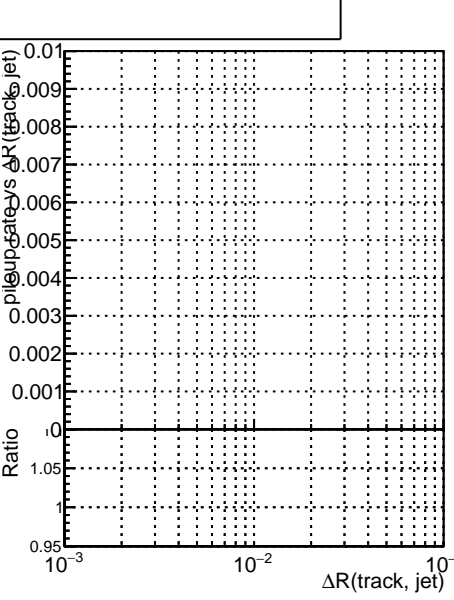

Fake rate vs