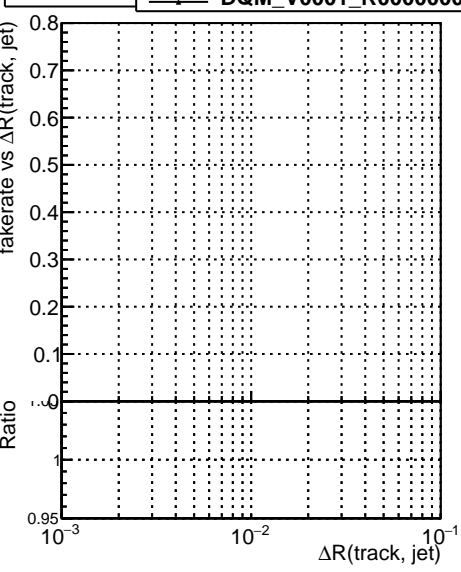

Fake rate vs