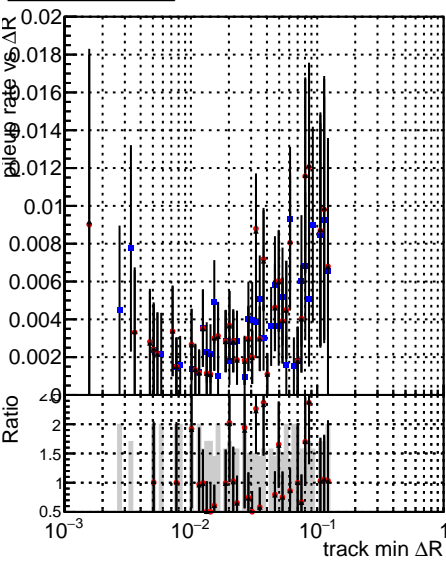

Fake rate vs dr**Duplicates Rate vs dr****Pileup rate vs dr**

Legend for Fake rate vs ΔR plots:

- Blue squares: DQM_V0001_R000000001 Global cmssw RECO
- Red circles: DQM_V0001_R000000001 Global mkFitOriginal RECO
- Black triangles: DQM_V0001_R000000001 Global mkFitNewALL RECO

Fake rate vs**Fake rate vs pu****Duplicates Rate vs pu****Pileup rate vs pu**