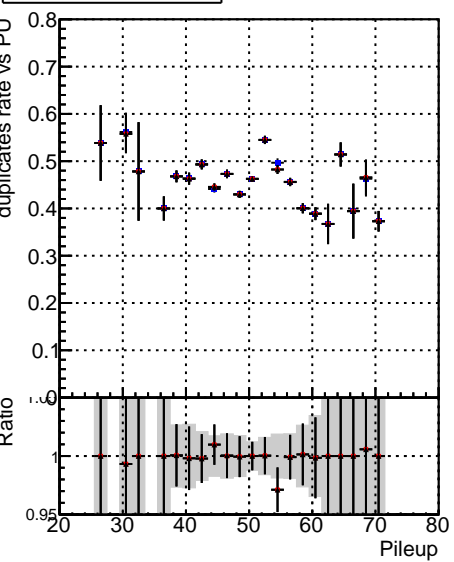

Fake rate vs dr**Duplicates Rate vs dr****Pileup rate vs dr**

Legend for Fake rate vs ΔR plots:

- Blue squares: DQM_V0001_R000000001 Global cmssw RECO
- Red circles: DQM_V0001_R000000001 Global mkFitOriginal RECO
- Black triangles: DQM_V0001_R000000001 Global mkFitNewALL RECO

Fake rate vs**Fake rate vs pu****Duplicates Rate vs pu****Pileup rate vs pu**