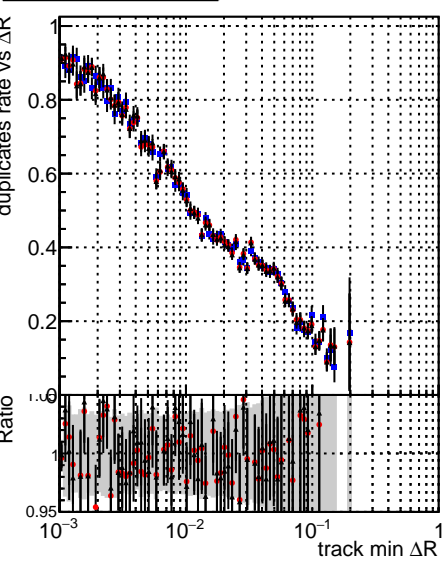

Fake rate vs dr**Duplicates Rate vs dr****Pileup rate vs dr**

Legend for Fake rate vs ΔR plots:

- Blue squares: DQM_V0001_R000000001 Global cmssw RECO
- Red circles: DQM_V0001_R000000001 Global mkFitOriginal RECO
- Black triangles: DQM_V0001_R000000001 Global mkFitNewALL RECO

Fake rate vs**Fake rate vs pu****Duplicates Rate vs pu****Pileup rate vs pu**