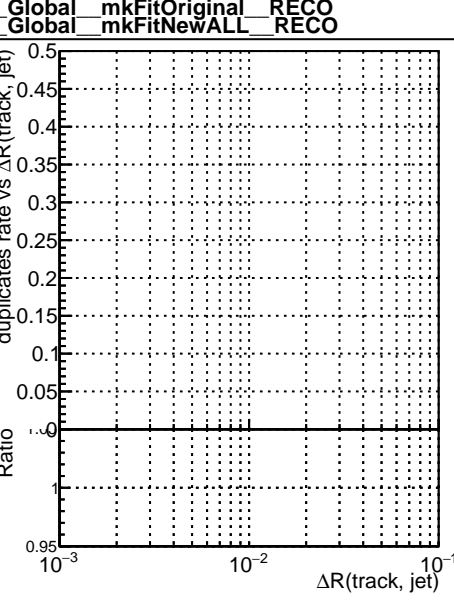

Fake rate vs dr**Duplicates Rate vs dr****Pileup rate vs dr**

Legend for Fake rate vs ΔR plots:

- Blue squares: DQM_V0001_R000000001 Global cmssw RECO
- Red circles: DQM_V0001_R000000001 Global mkFitOriginal RECO
- Black triangles: DQM_V0001_R000000001 Global mkFitNewALL RECO

Fake rate vs**Fake rate vs pu****Duplicates Rate vs pu****Pileup rate vs pu**