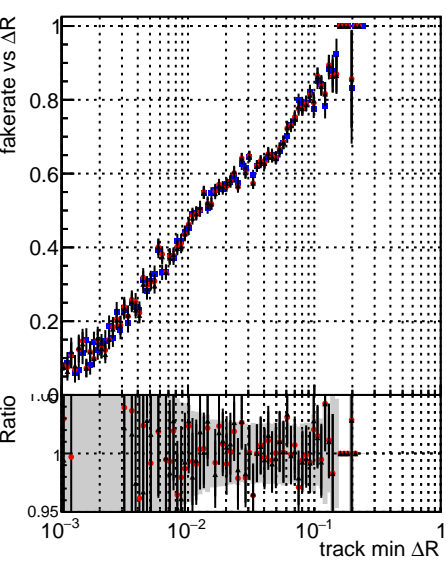

Fake rate vs dr**Duplicates Rate vs dr****Pileup rate vs dr**

Legend for Fake rate vs ΔR plots:

- Blue squares: DQM_V0001_R000000001 Global cmssw RECO
- Red circles: DQM_V0001_R000000001 Global mkFitOriginal RECO
- Black triangles: DQM_V0001_R000000001 Global mkFitNewALL RECO

Fake rate vs**Fake rate vs pu****Duplicates Rate vs pu****Pileup rate vs pu**