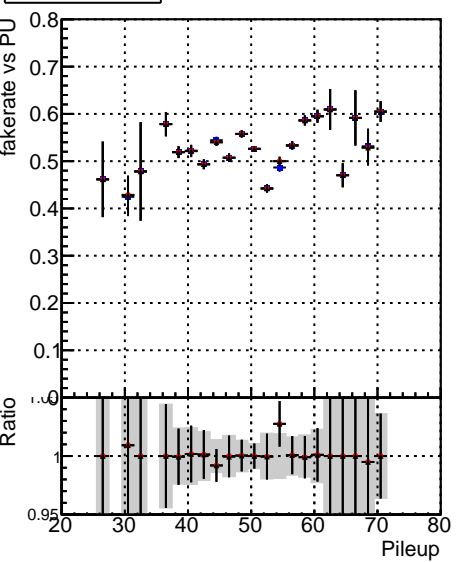

Fake rate vs dr**Duplicates Rate vs dr****Pileup rate vs dr**

Legend for Fake rate vs ΔR plots:

- Blue squares: DQM_V0001_R000000001 Global cmssw RECO
- Red circles: DQM_V0001_R000000001 Global mkFitOriginal RECO
- Black triangles: DQM_V0001_R000000001 Global mkFitNewALL RECO

Fake rate vs**Fake rate vs pu****Duplicates Rate vs pu****Pileup rate vs pu**