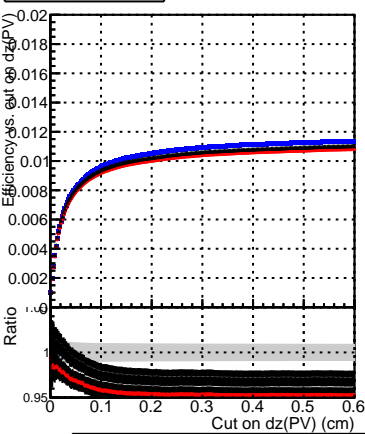

Efficiency vs. dz (PV)

Efficiency (tracking eff factorized out) vs. dz (PV)

Fake rate

- DQM_mkFit_newBASE3
- DQM_mkFit_new
- DQM_mkFit_newANDPL