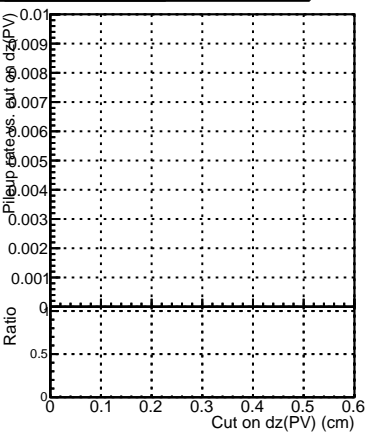

Efficiency vs. dz (PV)

Efficiency (tracking eff factorized out) vs. dz (PV)

Fake rate

- DQM_mkFit_newBASE3
- DQM_mkFit_new
- DQM_mkFit_newANDPL