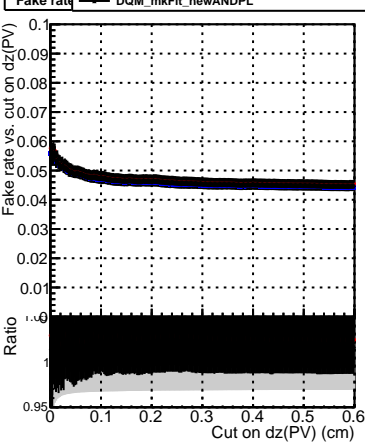

Efficiency vs. dz (PV)

Efficiency (tracking eff factorized out) vs. dz (PV)

Fake rate

- DQM_mkFit_newBASE3
- DQM_mkFit_new
- DQM_mkFit_newANDPL