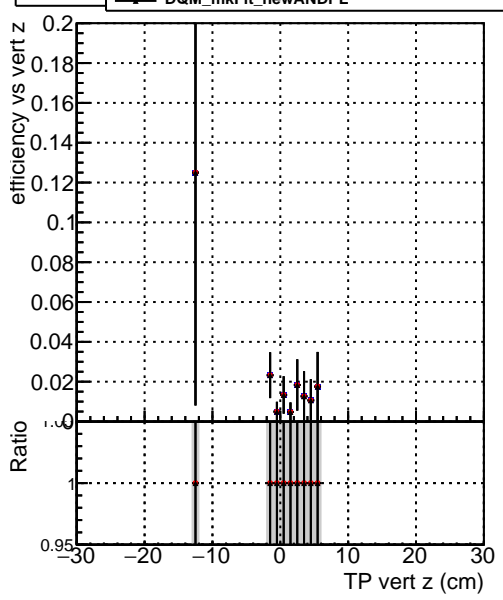

Efficiency vs vertpos

Legend:

- DQM_mkFit_newBASE3
- DQM_mkFit_new
- DQM_mkFit_newANDPL

Efficiency vs vert z

Efficiency vs. sim PV z