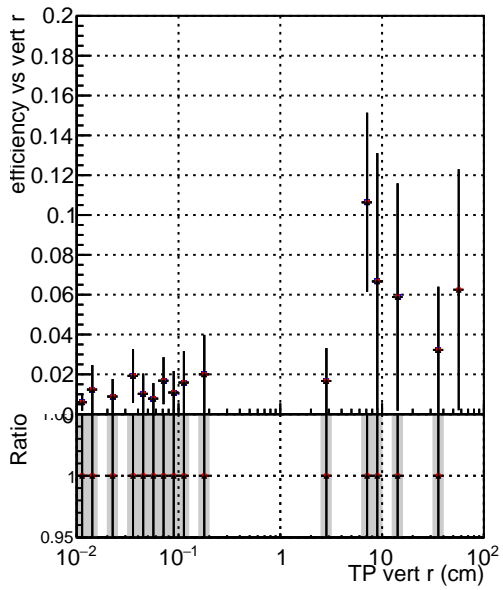

Efficiency vs vertpos

Legend:

- DQM_mkFit_newBASE3
- DQM_mkFit_new
- DQM_mkFit_newANDPL

Efficiency vs vert z

Efficiency vs. sim PV z