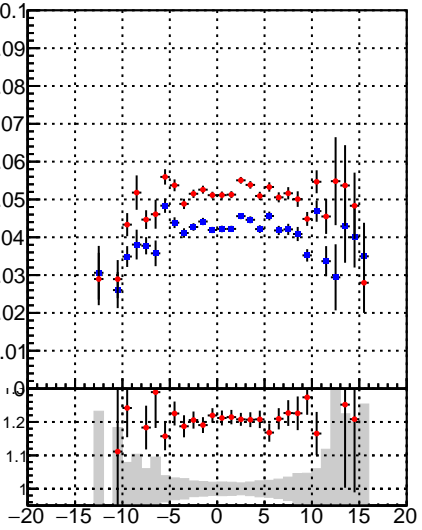

Fake rate vs vertpos**Duplicates Rate vs vertpos****Pileup rate vs vertpos**
Fake rate vs \sqrt{s}
 —●— DQM_TT_mkFit
 —●— DQM_TT_mkFit_BDT
**Fake rate vs. sim PV z****Duplicates Rate vs sim PV z****Pileup rate vs. sim PV z**