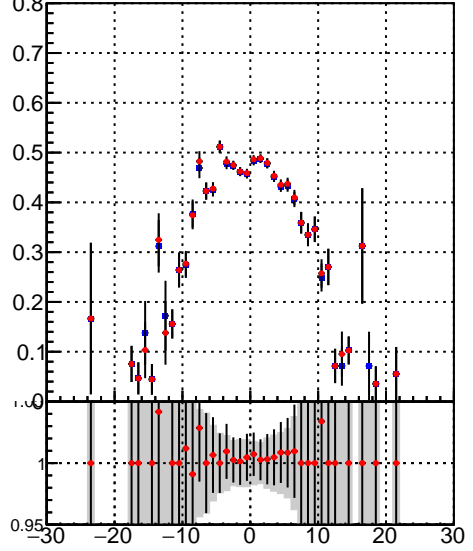

Efficiency vs vertpos**fake+duplicates vs vert r**
Efficiency vs vert r

 —■— DQM_DisplacedSUSY_mkFit_BDT_ (blue)
 —●— DQM_DisplacedSUSY_mkFit_ (red)

**Efficiency vs. sim PV z****fake+duplicates vs Sim. PV z**