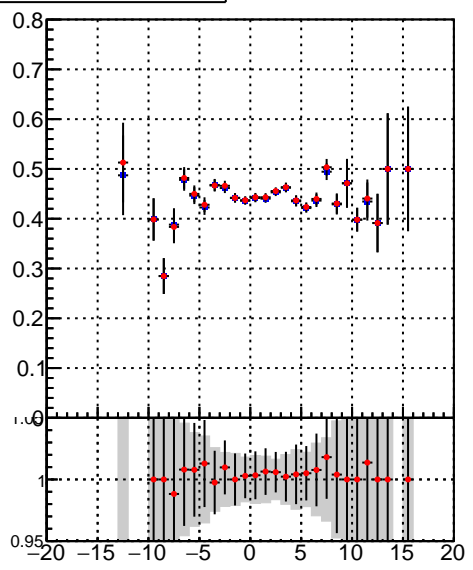

Efficiency vs vertpos**fake+duplicates vs vert r**
Efficiency vs vert r

 —■— DQM_DisplacedSUSY_mkFit_BDT_ (blue)
 —●— DQM_DisplacedSUSY_mkFit_ (red)

**Efficiency vs. sim PV z****fake+duplicates vs Sim. PV z**