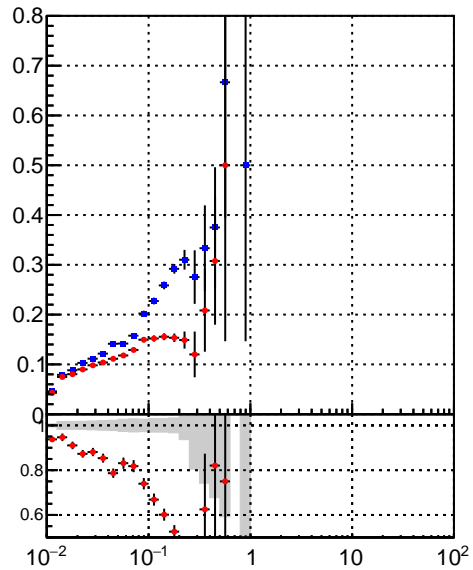

Efficiency vs vertpos**fake+duplicates vs vert r**
Efficiency vs vert r

 —■— DQM_DisplacedSUSY_mkFit_BDT_ (blue)
 —●— DQM_DisplacedSUSY_mkFit_ (red)

**Efficiency vs. sim PV z****fake+duplicates vs Sim. PV z**