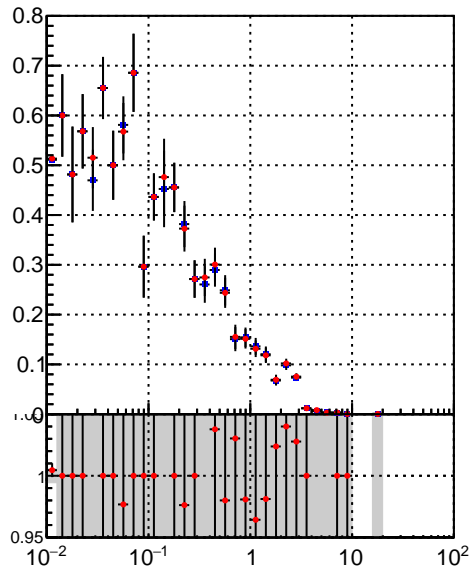

Efficiency vs vertpos**fake+duplicates vs vert r**
Efficiency vs vert r

 —■— DQM_DisplacedSUSY_mkFit_BDT_ (blue)
 —●— DQM_DisplacedSUSY_mkFit_ (red)

**Efficiency vs. sim PV z****fake+duplicates vs Sim. PV z**