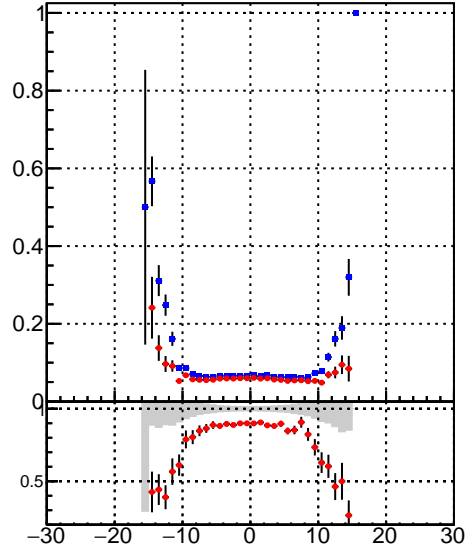

Efficiency vs vertpos**fake+duplicates vs vert r**
Efficiency vs vert r

 —■— DQM_DisplacedSUSY_mkFit_BDT_ (blue)
 —●— DQM_DisplacedSUSY_mkFit_ (red)

**Efficiency vs. sim PV z****fake+duplicates vs Sim. PV z**