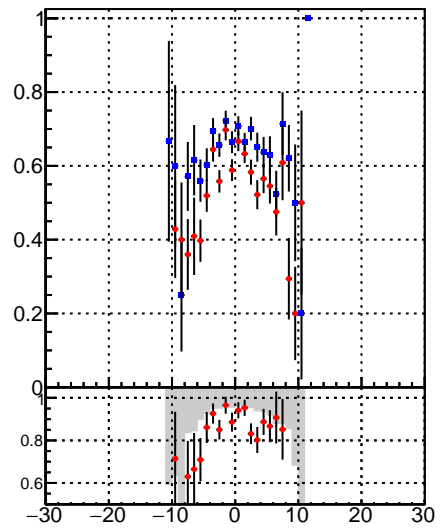

Fake rate vs vertpos**Duplicates Rate vs vertpos****Pileup rate vs vertpos**
Fake rate vs ν

 —●— DQM_DisplacedSUSY_mkFit_BDT_
 —●— DQM_DisplacedSUSY_mkFit_

**Fake rate vs. sim PV z****Duplicates Rate vs sim PV z****Pileup rate vs. sim PV z**