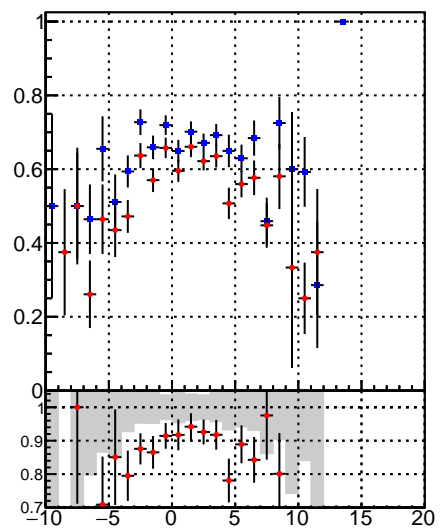

Fake rate vs vertpos**Duplicates Rate vs vertpos****Pileup rate vs vertpos**
Fake rate vs ν

 —●— DQM_DisplacedSUSY_mkFit_BDT_
 —●— DQM_DisplacedSUSY_mkFit_

**Fake rate vs. sim PV z****Duplicates Rate vs sim PV z****Pileup rate vs. sim PV z**