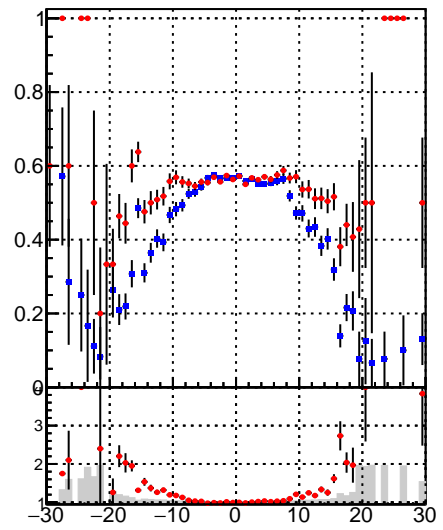

Fake rate vs vertpos**Duplicates Rate vs vertpos****Pileup rate vs vertpos**
Fake rate vs ν
 —■— DQM_DisplacedSUSY_mkFit_BDT
 —*— DQM_DisplacedSUSY_mkFit
**Fake rate vs. sim PV z****Duplicates Rate vs sim PV z****Pileup rate vs. sim PV z**