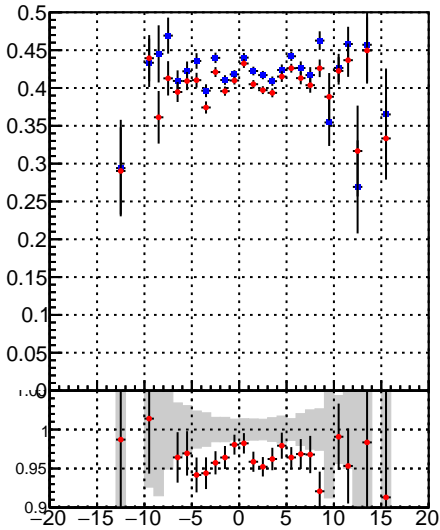

Fake rate vs vertpos**Duplicates Rate vs vertpos****Pileup rate vs vertpos**
Fake rate vs ν
 —■— DQM_DisplacedSUSY_mkFit_BDT
 —*— DQM_DisplacedSUSY_mkFit
**Fake rate vs. sim PV z****Duplicates Rate vs sim PV z****Pileup rate vs. sim PV z**