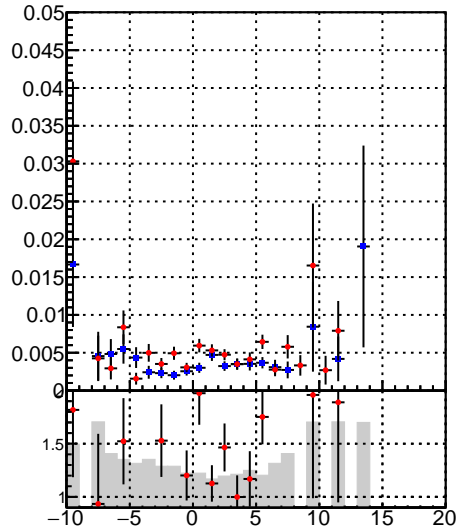

Fake rate vs vertpos**Duplicates Rate vs vertpos****Pileup rate vs vertpos**
Fake rate vs ν
 —■— DQM_DisplacedSUSY_mkFit_BDT
 —*— DQM_DisplacedSUSY_mkFit
**Fake rate vs. sim PV z****Duplicates Rate vs sim PV z****Pileup rate vs. sim PV z**