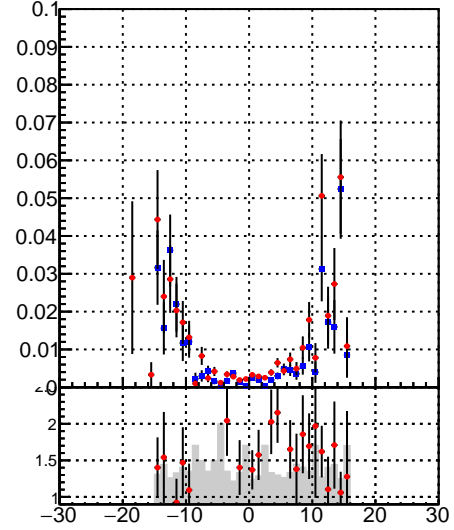

Fake rate vs vertpos**Duplicates Rate vs vertpos****Pileup rate vs vertpos**
Fake rate vs ν
 —■— DQM_DisplacedSUSY_mkFit_BDT
 —*— DQM_DisplacedSUSY_mkFit
**Fake rate vs. sim PV z****Duplicates Rate vs sim PV z****Pileup rate vs. sim PV z**