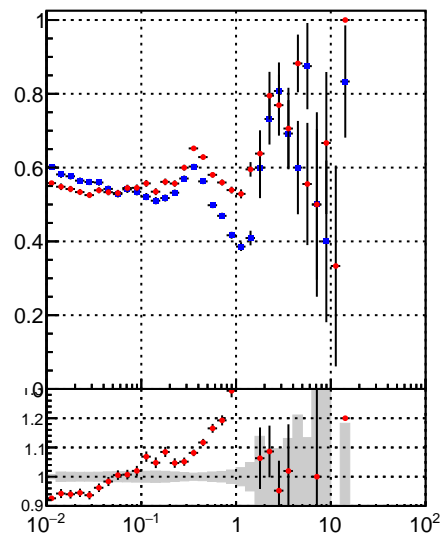

Fake rate vs vertpos**Duplicates Rate vs vertpos****Pileup rate vs vertpos**
Fake rate vs ν
 —■— DQM_DisplacedSUSY_mkFit_BDT
 —*— DQM_DisplacedSUSY_mkFit
**Fake rate vs. sim PV z****Duplicates Rate vs sim PV z****Pileup rate vs. sim PV z**