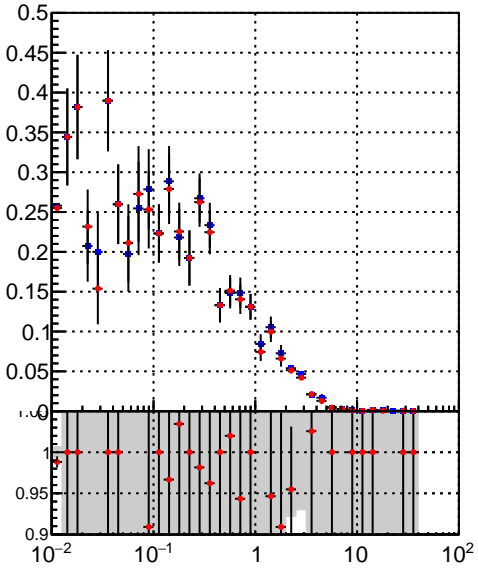

Efficiency vs vertpos

— DQM_DisplacedSUSY_mkFit_
— DQM_DisplacedSUSY_mkFit_BDT_

Efficiency

Efficiency vs. sim PV z