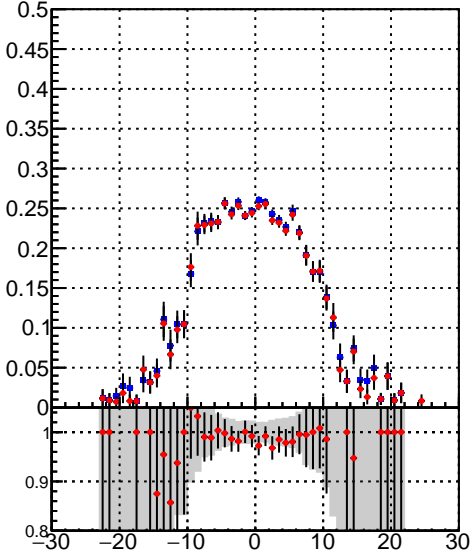

Efficiency vs vertpos

— DQM_DisplacedSUSY_mkFit_
— DQM_DisplacedSUSY_mkFit_BDT_

Efficiency

Efficiency vs. sim PV z