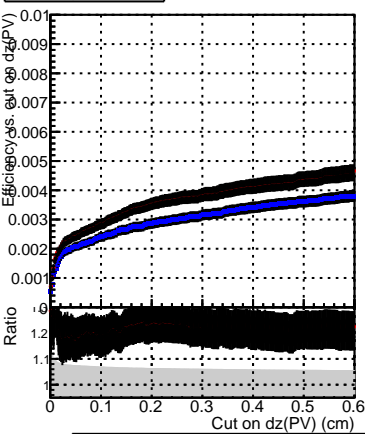

Efficiency vs. dz (PV)

Efficiency (tracking eff factorized out) vs. dz (PV)

Fake rate

Pileup rates vs. dz (PV)

— DQM\_V0001\_R000000001\_Global\_cmsswQCD\_RECO  
— DQM\_V0001\_R000000001\_Global\_mkFitOriginalQCD\_RECO  
— DQM\_V0001\_R000000001\_Global\_mkFitNewQCD\_RECO