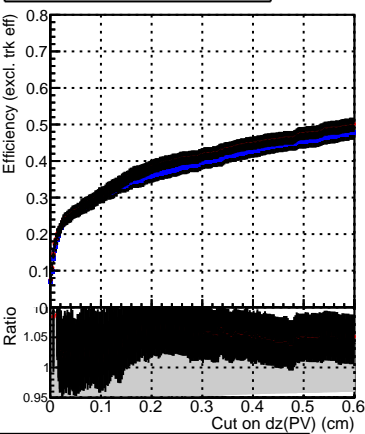

Efficiency vs. dz (PV)

Efficiency (tracking eff factorized out) vs. dz (PV)

Fake rate

Pileup rates vs. dz (PV)

— DQM\_V0001\_R000000001\_Global\_cmsswQCD\_RECO  
— DQM\_V0001\_R000000001\_Global\_mkFitOriginalQCD\_RECO  
— DQM\_V0001\_R000000001\_Global\_mkFitNewQCD\_RECO