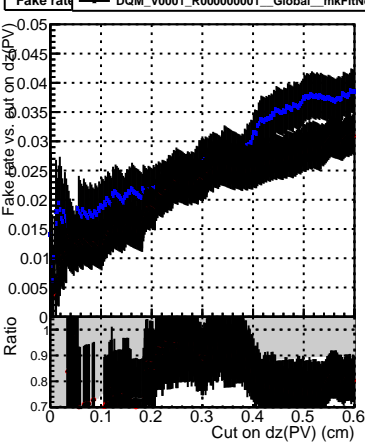

Efficiency vs. dz (PV)

Efficiency (tracking eff factorized out) vs. dz (PV)

Fake rate

Pileup rates vs. dz (PV)

— DQM\_V0001\_R000000001\_Global\_cmsswQCD\_RECO  
— DQM\_V0001\_R000000001\_Global\_mkFitOriginalQCD\_RECO  
— DQM\_V0001\_R000000001\_Global\_mkFitNewQCD\_RECO