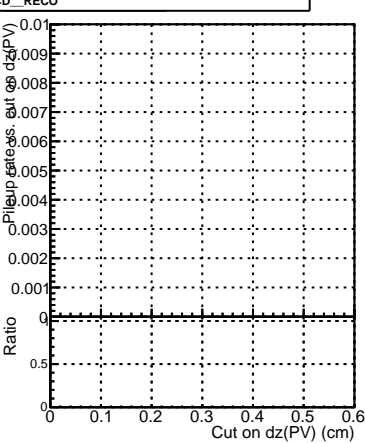

Efficiency vs. dz (PV)

Efficiency (tracking eff factorized out) vs. dz (PV)

Fake rate

Pileup rates vs. dz (PV)

— DQM\_V0001\_R000000001\_Global\_cmsswQCD\_RECO  
— DQM\_V0001\_R000000001\_Global\_mkFitOriginalQCD\_RECO  
— DQM\_V0001\_R000000001\_Global\_mkFitNewQCD\_RECO