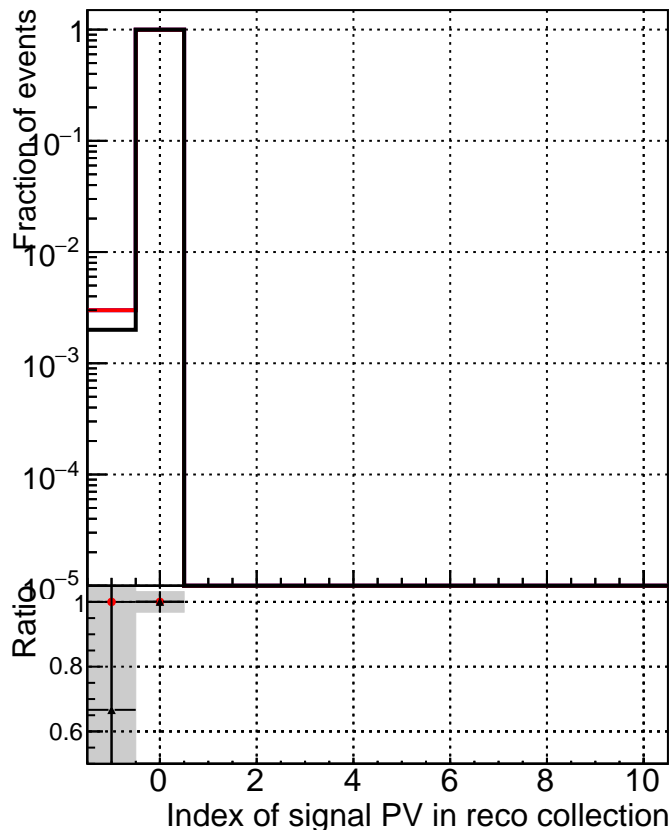

TruePVLocationIndexInRecoVertexCollectionCumulative

TruePVLocationIndexInRecoVertexCollection

■ DQM_V0001_R000000001_Global_cmsswQCD_RECO
● DQM_V0001_R000000001_Global_mkFitOriginalQCD_RECO
▲ DQM_V0001_R000000001_Global_mkFitNewQCD_RECO