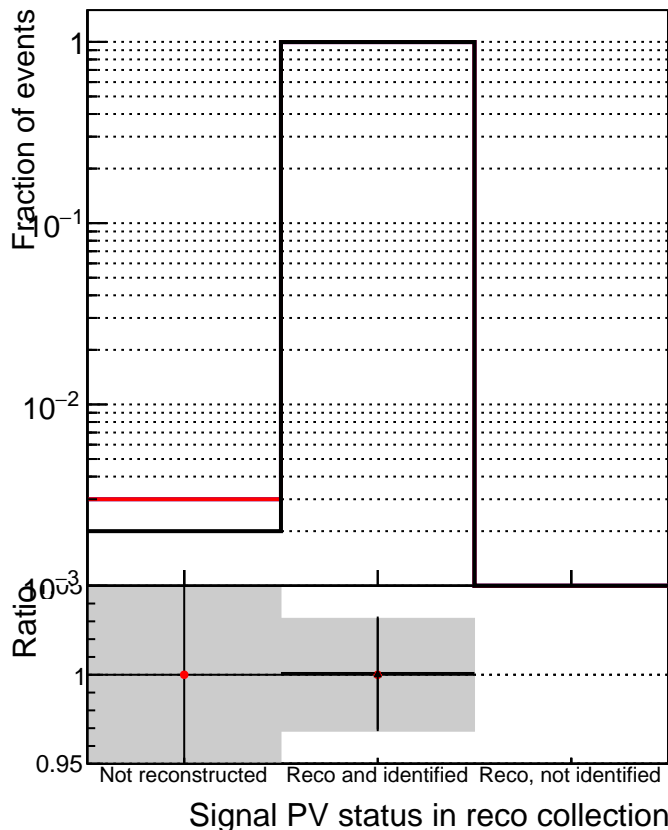

TruePVLocationIndexInRecoVertexCollectionCumulative

TruePVLocationIndexInRecoVertexCollection

■ DQM_V0001_R000000001_Global_cmsswQCD_RECO
● DQM_V0001_R000000001_Global_mkFitOriginalQCD_RECO
▲ DQM_V0001_R000000001_Global_mkFitNewQCD_RECO