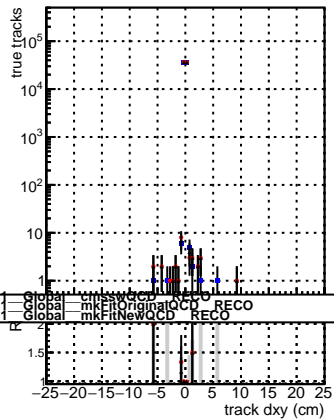

N of reco track vs dxy

N of associated (recoToSim) tracks vs dxy

N of associated (recoToSim) looper tracks vs dxy

N of associated (recoToSim) looper tracks vs dxy

N of reco track vs dz

N of associated (recoToSim) tracks vs dz

N of associated (recoToSim) looper tracks vs dz

N of associated (recoToSim) looper tracks vs dz