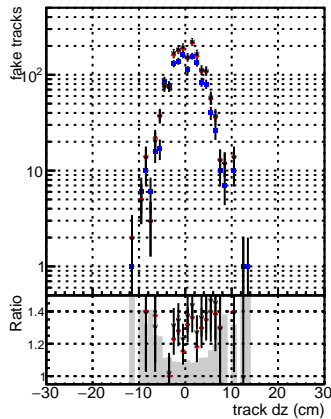

N of reco track vs dxy

N of associated (recoToSim) tracks vs dxy

N of associated (recoToSim) looper tracks vs dxy

N of associated (recoToSim) looper tracks vs dxy

N of reco track vs dz

N of associated (recoToSim) tracks vs dz

N of associated (recoToSim) looper tracks vs dz

N of associated (recoToSim) looper tracks vs dz