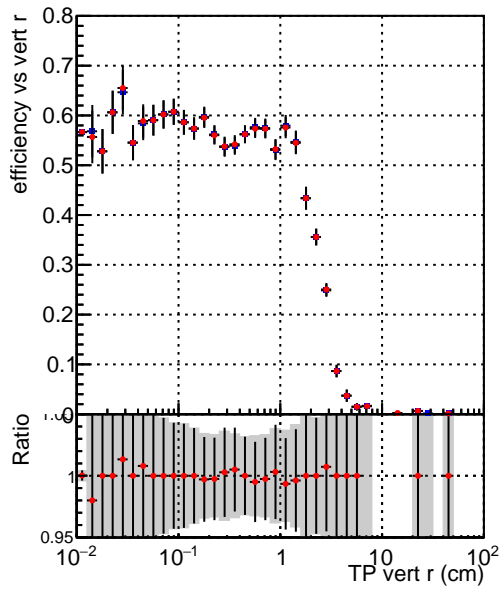

Efficiency vs vertpos**fake+duplicates vs vert r**
Efficiency vs. sim PV z
 — DQM_TT_mkFit_ORIG
 — DQM_TT_mkFit_MODIF
**Efficiency vs. sim PV z****fake+duplicates vs Sim. PV z**