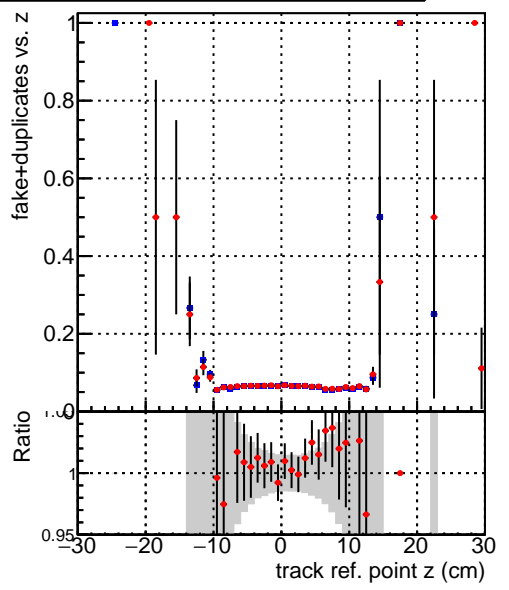

Efficiency vs vertpos**fake+duplicates vs vert r**
Efficiency vs. sim PV z
 — DQM_TT_mkFit_ORIG
 — DQM_TT_mkFit_MODIF
**Efficiency vs. sim PV z****fake+duplicates vs Sim. PV z**