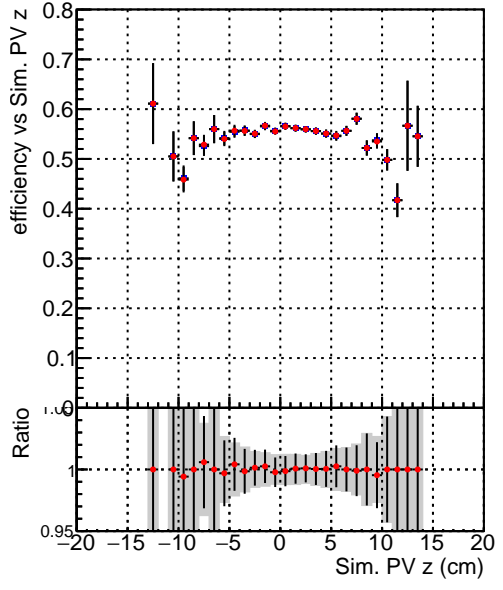

Efficiency vs vertpos**fake+duplicates vs vert r**
Efficiency vs. sim PV z
 — DQM_TT_mkFit_ORIG
 — DQM_TT_mkFit_MODIF
**Efficiency vs. sim PV z****fake+duplicates vs Sim. PV z**