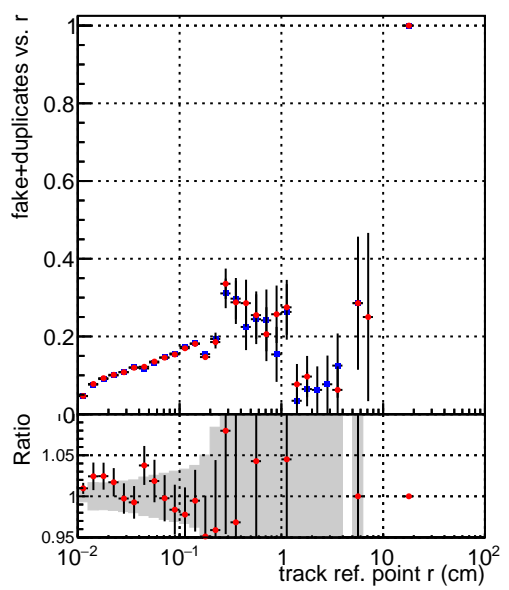

Efficiency vs vertpos**fake+duplicates vs vert r**
Efficiency vs. sim PV z
 — DQM_TT_mkFit_ORIG
 — DQM_TT_mkFit_MODIF
**Efficiency vs. sim PV z****fake+duplicates vs Sim. PV z**