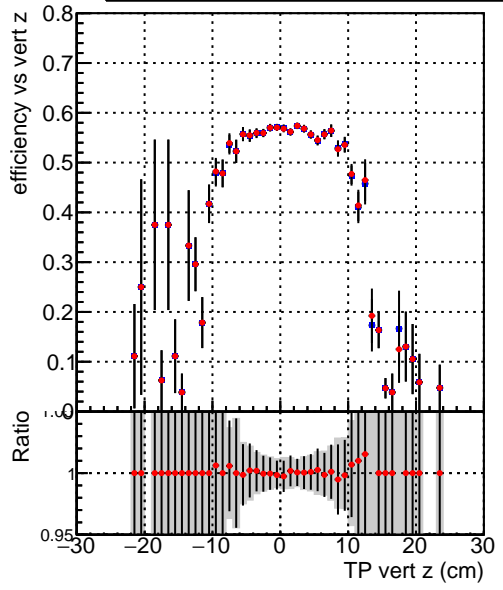

Efficiency vs vertpos**fake+duplicates vs vert r**
Efficiency vs. sim PV z
 — DQM_TT_mkFit_ORIG
 — DQM_TT_mkFit_MODIF
**Efficiency vs. sim PV z****fake+duplicates vs Sim. PV z**