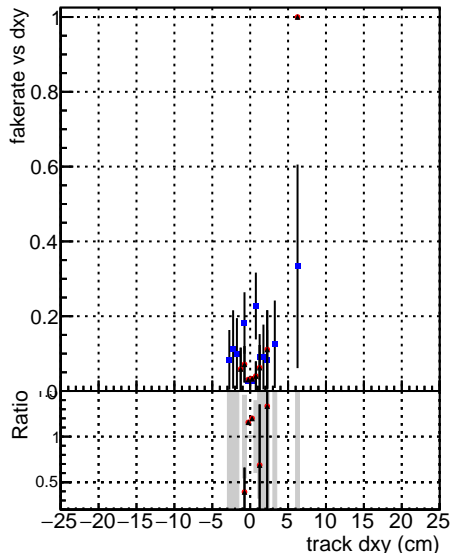

Fake rate vs dxy

Duplicates Rate vs Dxy

Pileup rate vs dxy

Legend for the plots:

- DGM V0001 R0000000001
- DGM V0001 R0000000001
- Global cmssw1000time RECO
- Global mkFitNewBinsAd1000time RECO

Fake rate vs dz