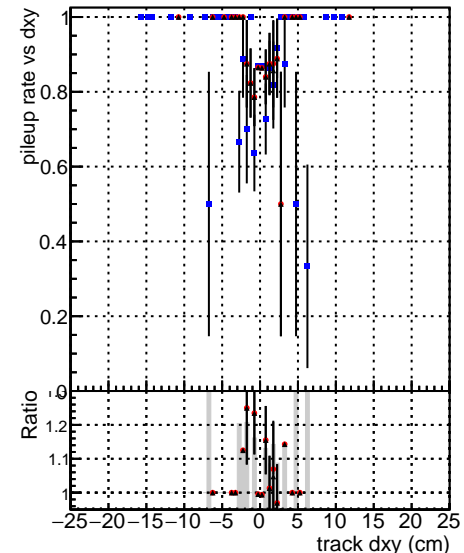

Fake rate vs dxy

Duplicates Rate vs Dxy

Pileup rate vs dxy

Legend for the plots:

- DGM V0001 R0000000001
- DGM V0001 R0000000001
- Global cmssw1000time RECO
- Global mkFitNewBinsAd1000time RECO

Fake rate vs dz