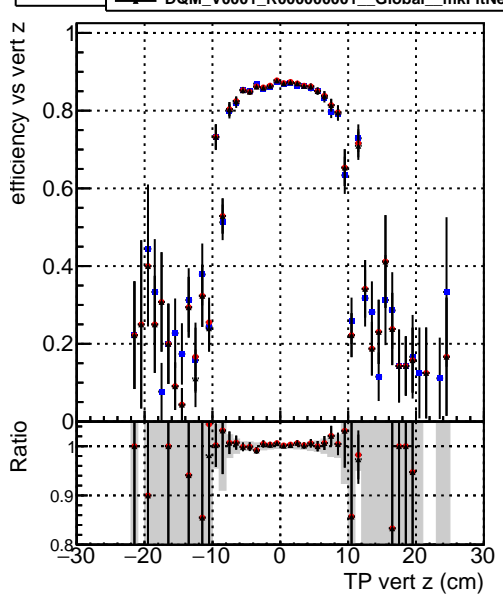

Efficiency vs vertpos**fake+duplicates vs vert r****Efficiency vs vert z****fake+duplicates vs Sim. PV z****Efficiency vs. sim PV z****fake+duplicates vs Sim. PV z**

◆ DQM_V0001_R000000001_Global_cmssw1000time_RECO
● DQM_V0001_R000000001_Global_mkFitNewOLD1000time_RECO
✕ DQM_V0001_R000000001_Global_mkFitNewBinsAdj1000time_RECO