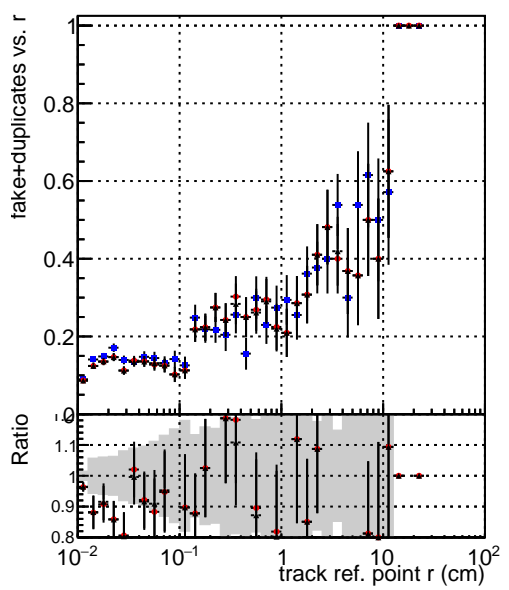

Efficiency vs vertpos**fake+duplicates vs vert r****Efficiency vs vert z****fake+duplicates vs Sim. PV z****Efficiency vs. sim PV z****fake+duplicates vs Sim. PV z**

◆ DQM_V0001_R000000001_Global_cmssw1000time_RECO
● DQM_V0001_R000000001_Global_mkFitNewOLD1000time_RECO
✕ DQM_V0001_R000000001_Global_mkFitNewBinsAdj1000time_RECO