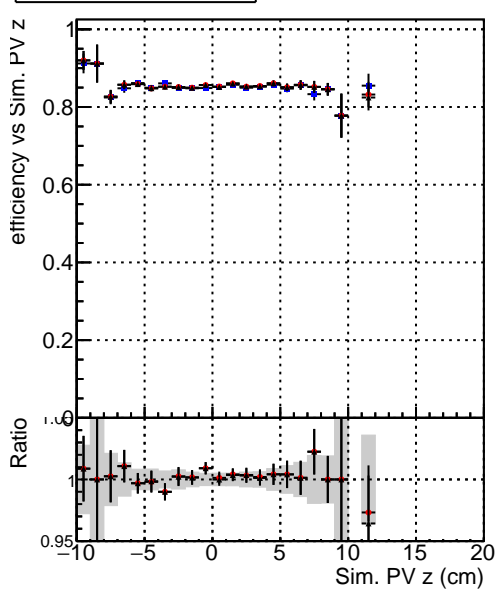

Efficiency vs vertpos**fake+duplicates vs vert r****Efficiency vs vert z****fake+duplicates vs Sim. PV z****Efficiency vs. sim PV z****fake+duplicates vs Sim. PV z**

◆ DQM_V0001_R000000001_Global_cmssw1000time_RECO
● DQM_V0001_R000000001_Global_mkFitNewOLD1000time_RECO
✕ DQM_V0001_R000000001_Global_mkFitNewBinsAdj1000time_RECO