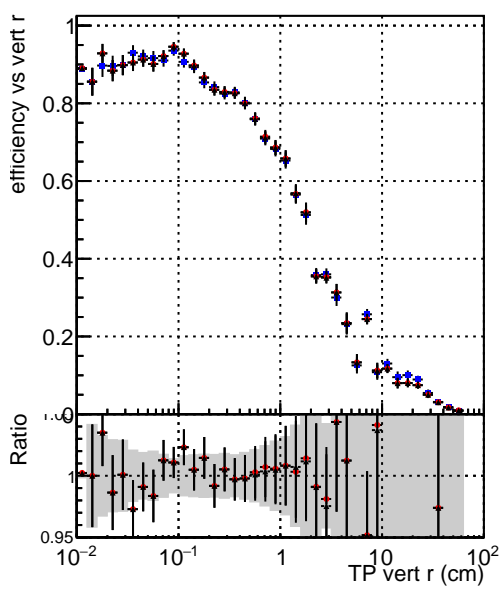

Efficiency vs vertpos**fake+duplicates vs vert r****Efficiency vs vert z****fake+duplicates vs Sim. PV z****Efficiency vs. sim PV z****fake+duplicates vs Sim. PV z**

◆ DQM_V0001_R000000001_Global_cmssw1000time_RECO
● DQM_V0001_R000000001_Global_mkFitNewOLD1000time_RECO
✕ DQM_V0001_R000000001_Global_mkFitNewBinsAdj1000time_RECO