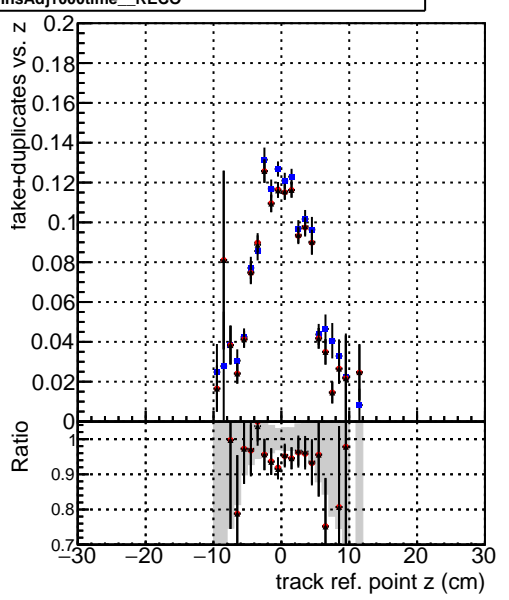

Efficiency vs vertpos**fake+duplicates vs vert r****Efficiency vs vert z****fake+duplicates vs Sim. PV z****Efficiency vs. sim PV z****fake+duplicates vs Sim. PV z**

◆ DQM_V0001_R000000001_Global_cmssw1000time_RECO
● DQM_V0001_R000000001_Global_mkFitNewOLD1000time_RECO
✕ DQM_V0001_R000000001_Global_mkFitNewBinsAdj1000time_RECO