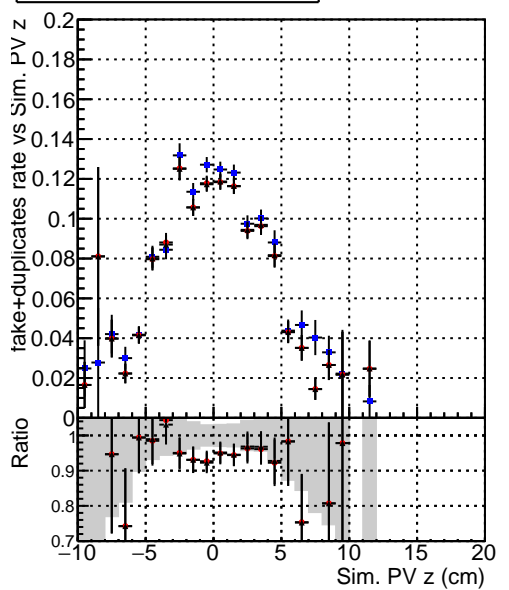

Efficiency vs vertpos**fake+duplicates vs vert r****Efficiency vs vert z****fake+duplicates vs Sim. PV z****Efficiency vs. sim PV z****fake+duplicates vs Sim. PV z**

◆ DQM_V0001_R000000001_Global_cmssw1000time_RECO
● DQM_V0001_R000000001_Global_mkFitNewOLD1000time_RECO
✕ DQM_V0001_R000000001_Global_mkFitNewBinsAdj1000time_RECO