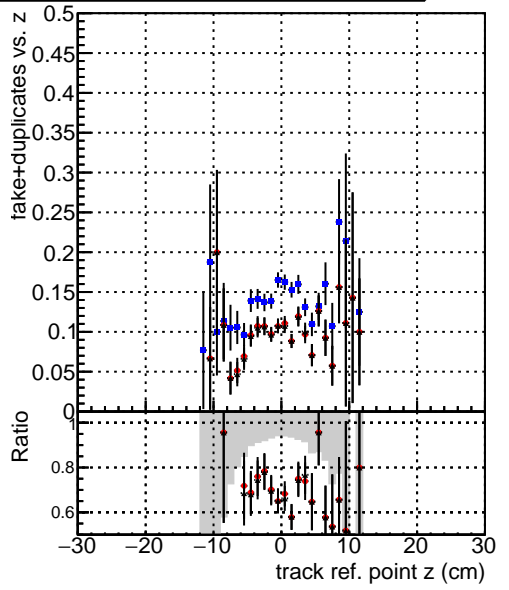

Efficiency vs vertpos**fake+duplicates vs vert r****Efficiency**

- DQM_V0001_R000000001_Global_cmssw1000time_RECO
- DQM_V0001_R000000001_Global_mkFitNewOLD1000time_RECO
- DQM_V0001_R000000001_Global_mkFitNewBinsAdj1000time_RECO

**Efficiency vs. sim PV z****fake+duplicates vs Sim. PV z**