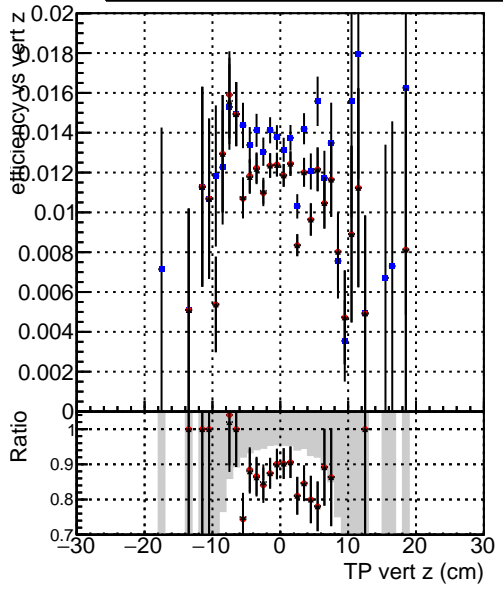

Efficiency vs vertpos**fake+duplicates vs vert r****Efficiency**

- DQM_V0001_R000000001_Global_cmssw1000time_RECO
- DQM_V0001_R000000001_Global_mkFitNewOLD1000time_RECO
- DQM_V0001_R000000001_Global_mkFitNewBinsAdj1000time_RECO

**Efficiency vs. sim PV z****fake+duplicates vs Sim. PV z**