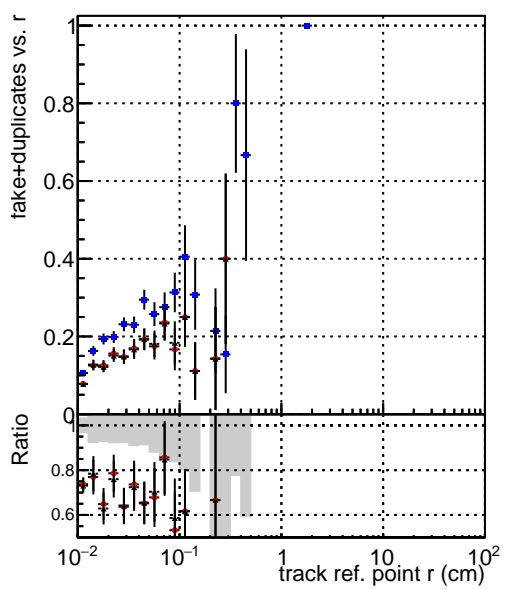

Efficiency vs vertpos**fake+duplicates vs vert r****Efficiency**

- DQM_V0001_R000000001_Global_cmssw1000time_RECO
- DQM_V0001_R000000001_Global_mkFitNewOLD1000time_RECO
- DQM_V0001_R000000001_Global_mkFitNewBinsAdj1000time_RECO

**Efficiency vs. sim PV z****fake+duplicates vs Sim. PV z**