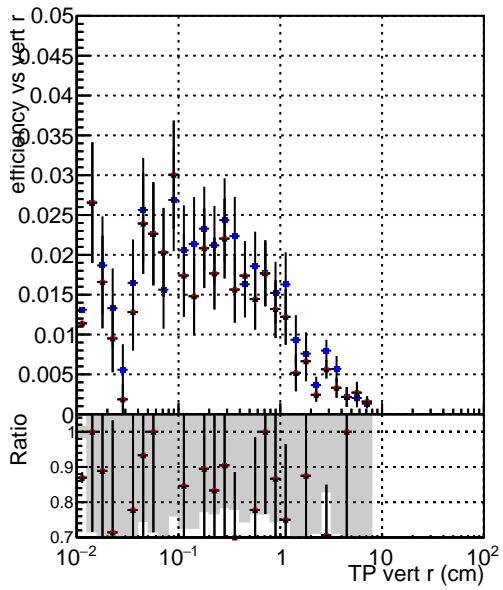

Efficiency vs vertpos**fake+duplicates vs vert r****Efficiency**

- DQM_V0001_R000000001_Global_cmssw1000time_RECO
- DQM_V0001_R000000001_Global_mkFitNewOLD1000time_RECO
- DQM_V0001_R000000001_Global_mkFitNewBinsAdj1000time_RECO

**Efficiency vs. sim PV z****fake+duplicates vs Sim. PV z**