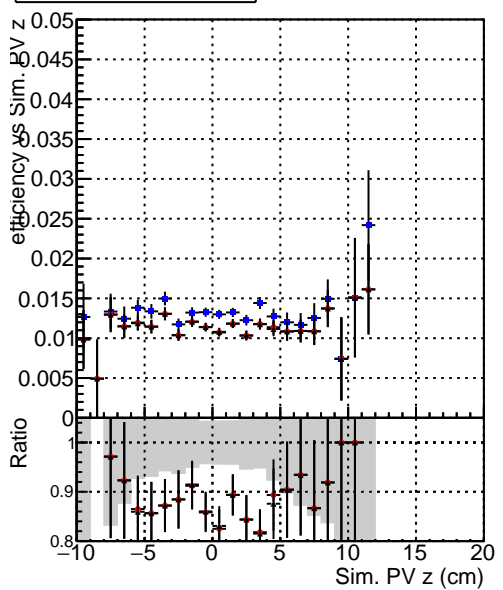

Efficiency vs vertpos**fake+duplicates vs vert r****Efficiency**

- DQM_V0001_R000000001_Global_cmssw1000time_RECO
- DQM_V0001_R000000001_Global_mkFitNewOLD1000time_RECO
- DQM_V0001_R000000001_Global_mkFitNewBinsAdj1000time_RECO

**Efficiency vs. sim PV z****fake+duplicates vs Sim. PV z**