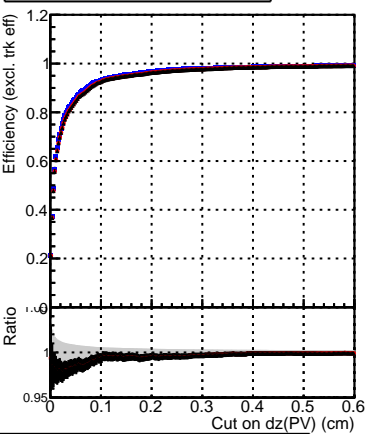

Efficiency vs. dz (PV)

Efficiency (tracking eff factorized out) vs. dz (PV)

Fake rate

— DQM\_V0001\_R000000001\_Global\_cmssw1000time\_RECO  
— DQM\_V0001\_R000000001\_Global\_mkFitNewOLD1000time\_RECO  
— DQM\_V0001\_R000000001\_Global\_mkFitNewBinsAdj1000time\_RECO