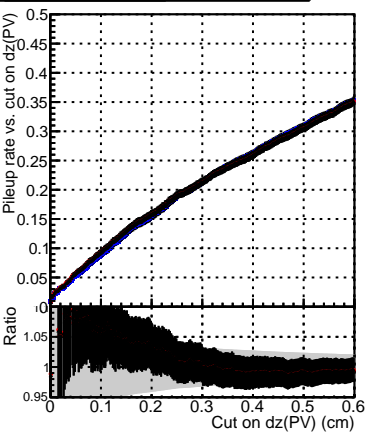

Efficiency vs. dz (PV)

Efficiency (tracking eff factorized out) vs. dz (PV)

Fake rate

— DQM\_V0001\_R000000001\_Global\_cmssw1000time\_RECO  
— DQM\_V0001\_R000000001\_Global\_mkFitNewOLD1000time\_RECO  
— DQM\_V0001\_R000000001\_Global\_mkFitNewBinsAdj1000time\_RECO