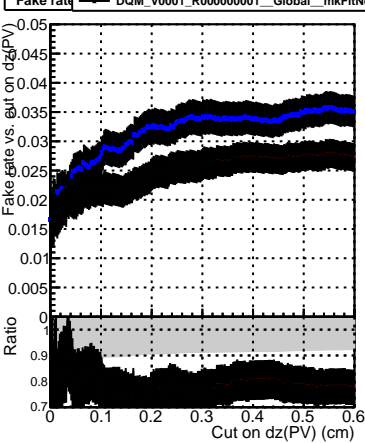

Efficiency vs. dz (PV)

Efficiency (tracking eff factorized out) vs. dz (PV)

Fake rate

— DQM\_V0001\_R000000001\_Global\_cmssw1000time\_RECO  
— DQM\_V0001\_R000000001\_Global\_mkFitNewOLD1000time\_RECO  
— DQM\_V0001\_R000000001\_Global\_mkFitNewBinsAdj1000time\_RECO