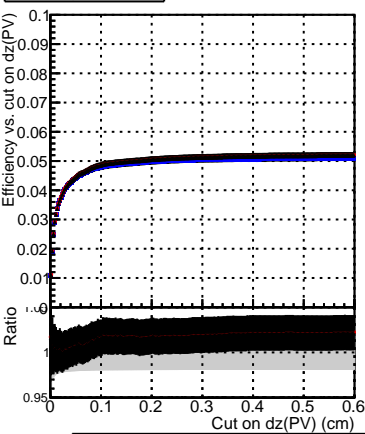

Efficiency vs. dz (PV)

Efficiency (tracking eff factorized out) vs. dz (PV)

Fake rate

— DQM\_V0001\_R000000001\_Global\_cmssw1000time\_RECO  
— DQM\_V0001\_R000000001\_Global\_mkFitNewOLD1000time\_RECO  
— DQM\_V0001\_R000000001\_Global\_mkFitNewBinsAdj1000time\_RECO