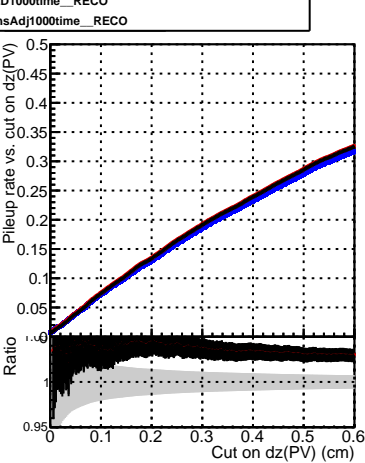

**Efficiency vs. dz (PV)****Efficiency (tracking eff factorized out) vs. dz (PV)****Fake rate**

—■ DQM\_V0001\_R000000001\_Global\_cmssw1000time\_RECO  
—● DQM\_V0001\_R000000001\_Global\_mkFitNewOLD1000time\_RECO  
—○ DQM\_V0001\_R000000001\_Global\_mkFitNewBinsAdj1000time\_RECO