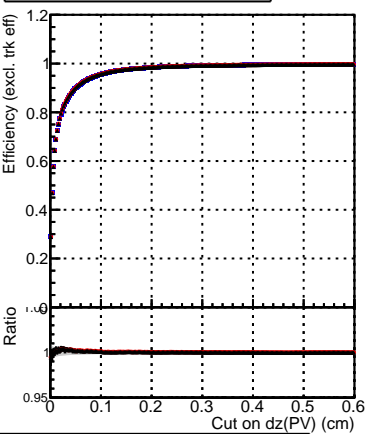

**Efficiency vs. dz (PV)****Efficiency (tracking eff factorized out) vs. dz (PV)****Fake rate**

—■ DQM\_V0001\_R000000001\_Global\_cmssw1000time\_RECO  
—● DQM\_V0001\_R000000001\_Global\_mkFitNewOLD1000time\_RECO  
—○ DQM\_V0001\_R000000001\_Global\_mkFitNewBinsAdj1000time\_RECO