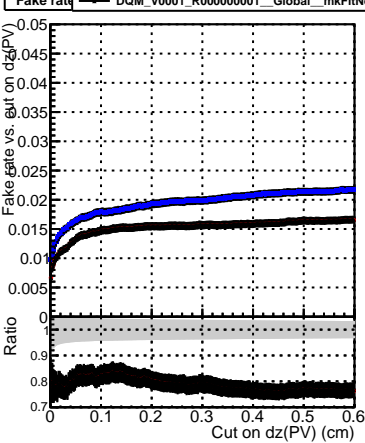

**Efficiency vs. dz (PV)****Efficiency (tracking eff factorized out) vs. dz (PV)****Fake rate**

—■ DQM\_V0001\_R000000001\_Global\_cmssw1000time\_RECO  
—● DQM\_V0001\_R000000001\_Global\_mkFitNewOLD1000time\_RECO  
—○ DQM\_V0001\_R000000001\_Global\_mkFitNewBinsAdj1000time\_RECO