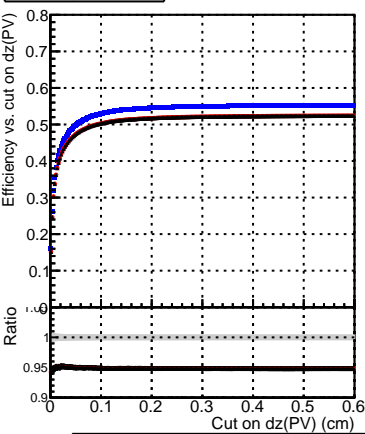

**Efficiency vs. dz (PV)****Efficiency (tracking eff factorized out) vs. dz (PV)****Fake rate**

—■ DQM\_V0001\_R000000001\_Global\_cmssw1000time\_RECO  
—● DQM\_V0001\_R000000001\_Global\_mkFitNewOLD1000time\_RECO  
—○ DQM\_V0001\_R000000001\_Global\_mkFitNewBinsAdj1000time\_RECO