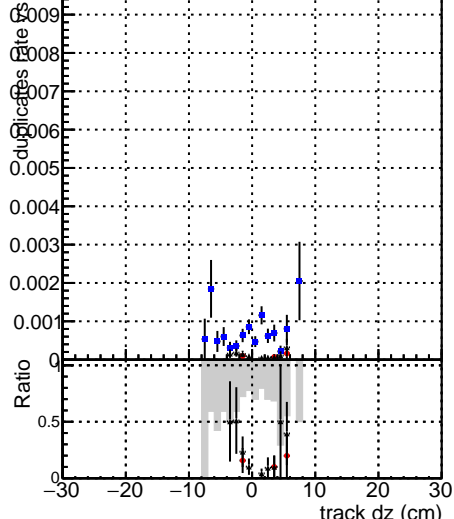

Fake rate vs dxy

Duplicates Rate vs Dxy

Pileup rate vs dxy

■ DGM V0001 R0000000001 Global cms-sw-1000time RECO
■ DGM V0001 R0000000001 Global mkFitNewBinsAd1000time RECO
■ DGM V0001 R0000000001 Global

Fake rate vs dz

Duplicates Rate vs Ddz

Pileup rate vs dz