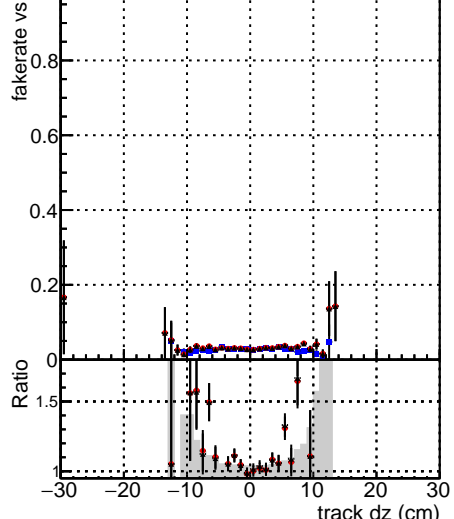

Fake rate vs dxy

Duplicates Rate vs Dxy

Pileup rate vs dxy

■ DGM V0001 R0000000001 Global cms-sw-1000time RECO
■ DGM V0001 R0000000001 Global mkFitNewBinsAd1000time RECO
■ DGM V0001 R0000000001 Global

Fake rate vs dz

Duplicates Rate vs Ddz

Pileup rate vs dz