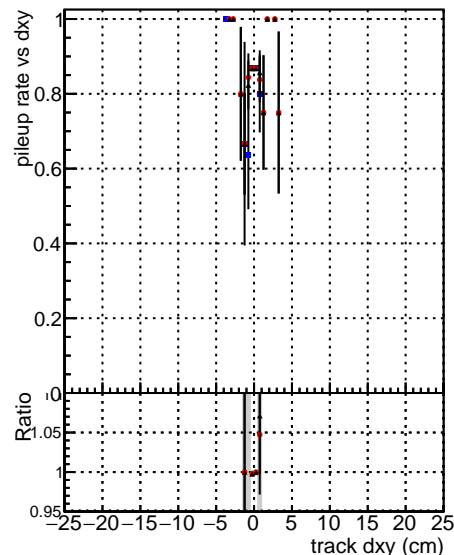

Fake rate vs dxy

Duplicates Rate vs Dxy

Pileup rate vs dxy

■ DGM V0001 R0000000001 Global cms-sw-1000time RECO
■ DGM V0001 R0000000001 Global mkFitNewBinsAd1000time RECO
■ DGM V0001 R0000000001 Global

Fake rate vs dz

Duplicates Rate vs Ddz

Pileup rate vs dz