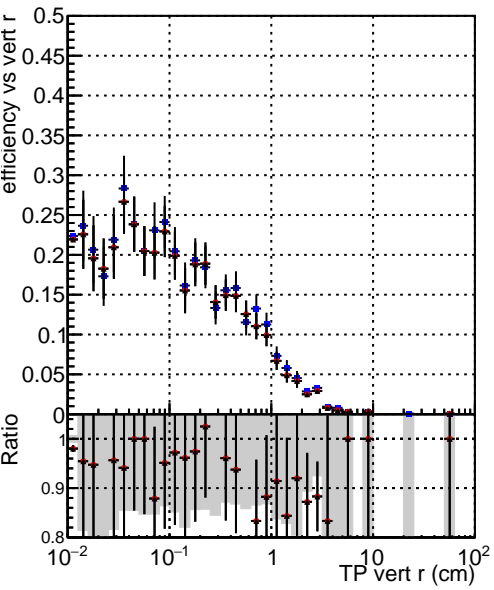

Efficiency vs vertpos

Efficiency

- DQM\_V0001\_R000000001\_Global\_cmssw1000time\_RECO
- DQM\_V0001\_R000000001\_Global\_mkFitNewOLD1000time\_RECO
- DQM\_V0001\_R000000001\_Global\_mkFitNewBinsDC1000time\_RECO

Efficiency vs. sim PV z