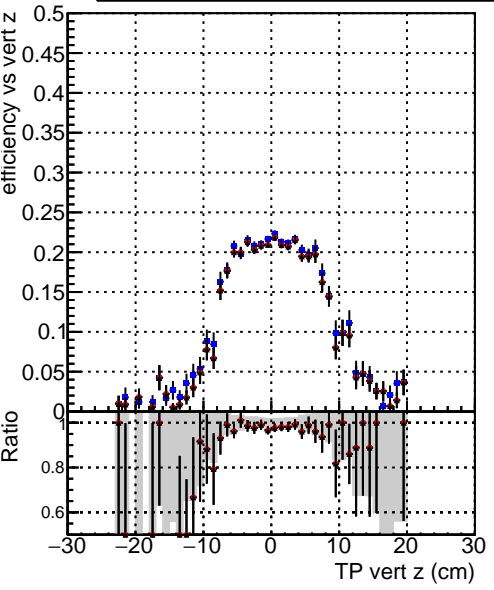

Efficiency vs vertpos

Efficiency

- DQM\_V0001\_R000000001\_Global\_cmssw1000time\_RECO
- DQM\_V0001\_R000000001\_Global\_mkFitNewOLD1000time\_RECO
- DQM\_V0001\_R000000001\_Global\_mkFitNewBinsDC1000time\_RECO

Efficiency vs. sim PV z