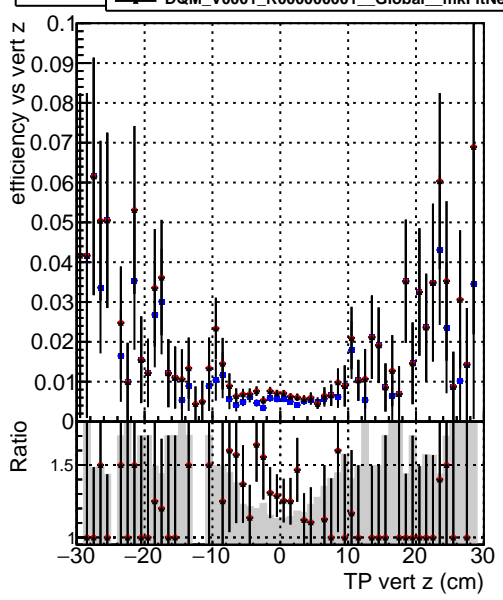

Efficiency vs vertpos

- DQM_V0001_R000000001_Global_cmssw1000time_RECO
- DQM_V0001_R000000001_Global_mkFitNewOLD1000time_RECO
- DQM_V0001_R000000001_Global_mkFitNewBinsDC1000time_RECO

Efficiency vs vert z

Efficiency vs. sim PV z