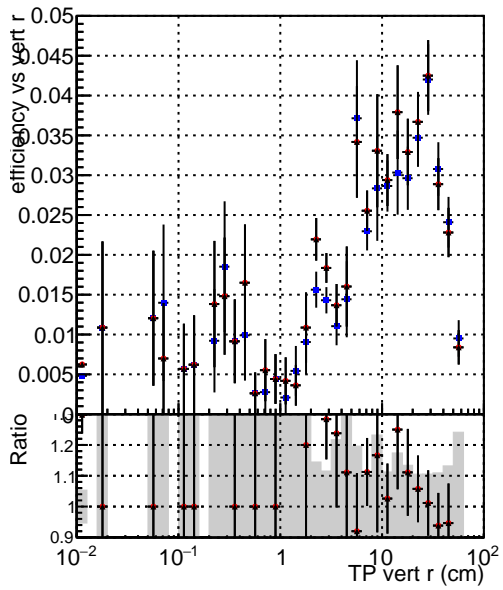

Efficiency vs vertpos

- DQM_V0001_R000000001_Global_cmssw1000time_RECO
- DQM_V0001_R000000001_Global_mkFitNewOLD1000time_RECO
- DQM_V0001_R000000001_Global_mkFitNewBinsDC1000time_RECO

Efficiency vs vert z

Efficiency vs. sim PV z