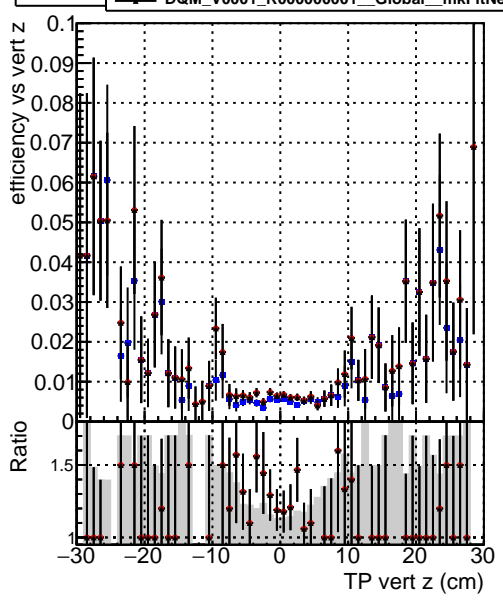

Efficiency vs vertpos

- DQM_V0001_R000000001_Global_cmssw1000time_RECO
- DQM_V0001_R000000001_Global_mkFitNewOLD1000time_RECO
- DQM_V0001_R000000001_Global_mkFitNewBinsDC1000time_RECO

Efficiency vs vert z

Efficiency vs. sim PV z