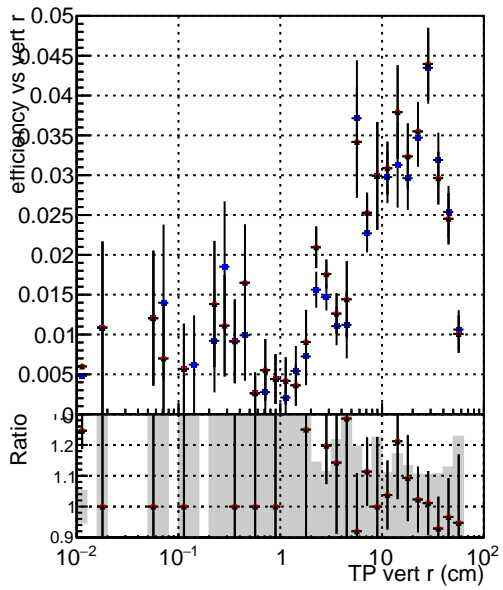

Efficiency vs vertpos

- DQM_V0001_R000000001_Global_cmssw1000time_RECO
- DQM_V0001_R000000001_Global_mkFitNewOLD1000time_RECO
- DQM_V0001_R000000001_Global_mkFitNewBinsDC1000time_RECO

Efficiency vs vert z

Efficiency vs. sim PV z