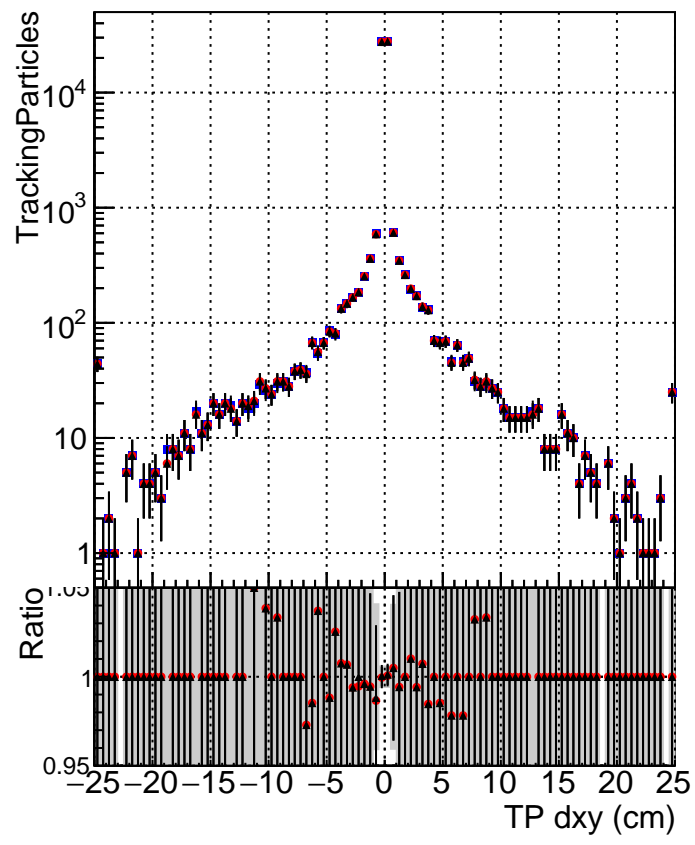

**N of simulated tracks vs dxy**

**N of associated tracks (simToReco) vs dxy**

**N of simulated track**

Legend for associated tracks:

- DQM\_V0001\_R000000001\_Global\_cmssw1000time\_RECO
- DQM\_V0001\_R000000001\_Global\_mkFitNewOLD1000time\_RECO
- ▲ DQM\_V0001\_R000000001\_Global\_mkFitNewBinsDC1000time\_RECO