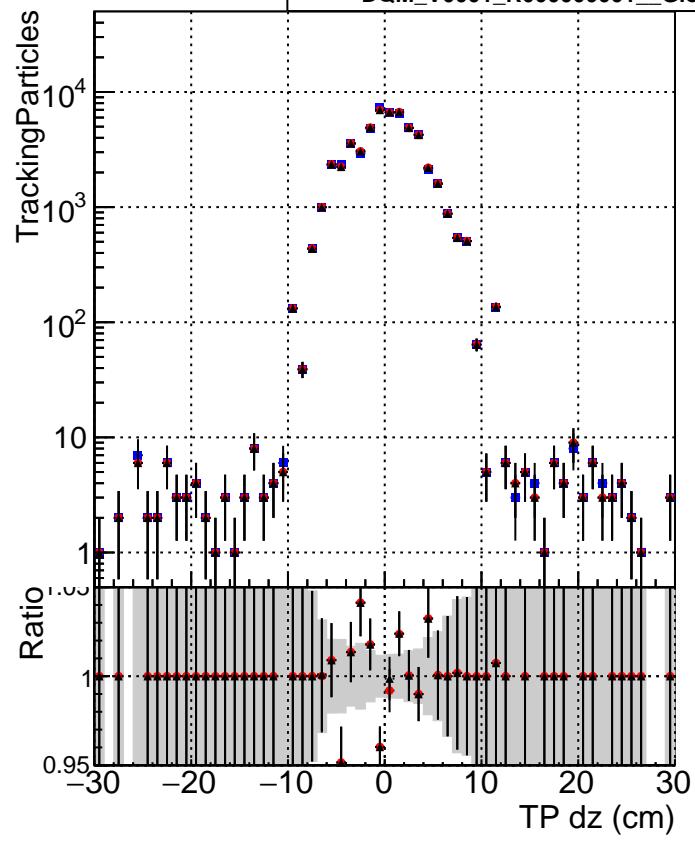

**N of simulated tracks vs dxy**

**N of associated tracks (simToReco) vs dxy**

**N of simulated track**

Legend for associated tracks:

- DQM\_V0001\_R000000001\_Global\_cmssw1000time\_RECO
- DQM\_V0001\_R000000001\_Global\_mkFitNewOLD1000time\_RECO
- ▲ DQM\_V0001\_R000000001\_Global\_mkFitNewBinsDC1000time\_RECO