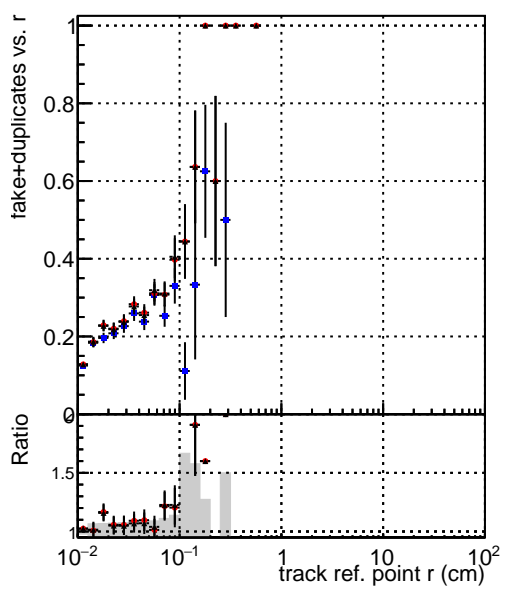

Efficiency vs vertpos**fake+duplicates vs vert r****Efficiency**

- DQM_V0001_R000000001_Global_cmssw1000time_RECO
- DQM_V0001_R000000001_Global_mkFitNewOLD1000time_RECO
- DQM_V0001_R000000001_Global_mkFitNewBinsDC1000time_RECO

**Efficiency vs. sim PV z****fake+duplicates vs Sim. PV z**