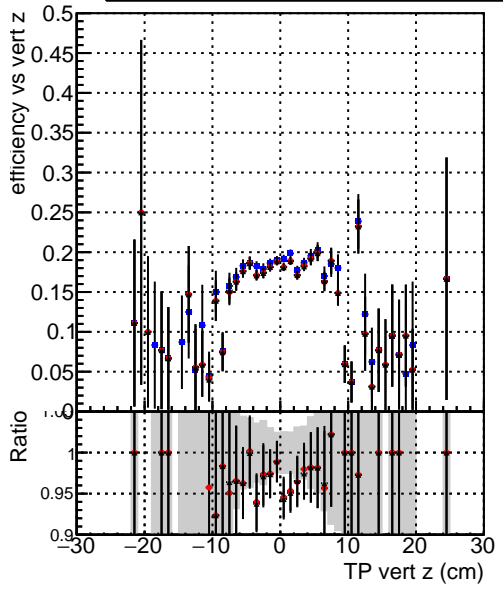

Efficiency vs vertpos**fake+duplicates vs vert r****Efficiency**

- DQM_V0001_R000000001_Global_cmssw1000time_RECO
- DQM_V0001_R000000001_Global_mkFitNewOLD1000time_RECO
- DQM_V0001_R000000001_Global_mkFitNewBinsDC1000time_RECO

**Efficiency vs. sim PV z****fake+duplicates vs Sim. PV z**