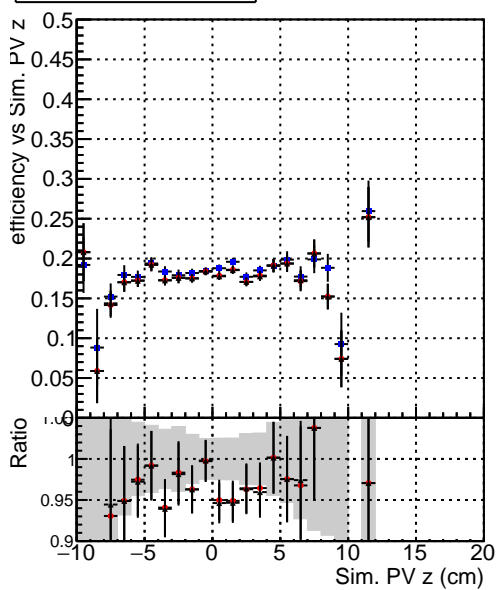

Efficiency vs vertpos**fake+duplicates vs vert r****Efficiency**

- DQM_V0001_R000000001_Global_cmssw1000time_RECO
- DQM_V0001_R000000001_Global_mkFitNewOLD1000time_RECO
- DQM_V0001_R000000001_Global_mkFitNewBinsDC1000time_RECO

**Efficiency vs. sim PV z****fake+duplicates vs Sim. PV z**