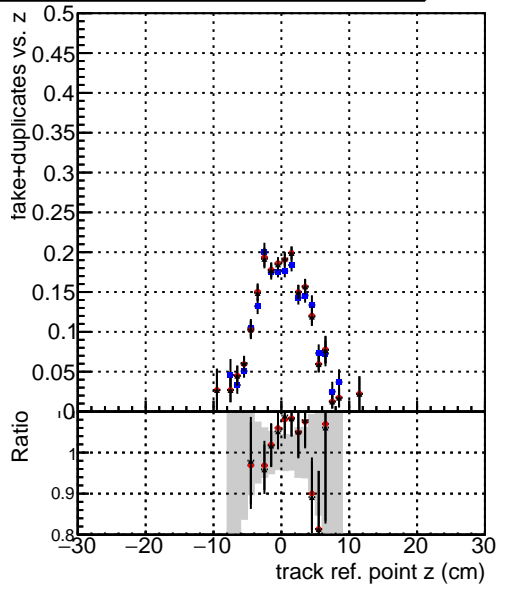

Efficiency vs vertpos**fake+duplicates vs vert r****Efficiency**

- DQM_V0001_R000000001_Global_cmssw1000time_RECO
- DQM_V0001_R000000001_Global_mkFitNewOLD1000time_RECO
- DQM_V0001_R000000001_Global_mkFitNewBinsDC1000time_RECO

**Efficiency vs. sim PV z****fake+duplicates vs Sim. PV z**