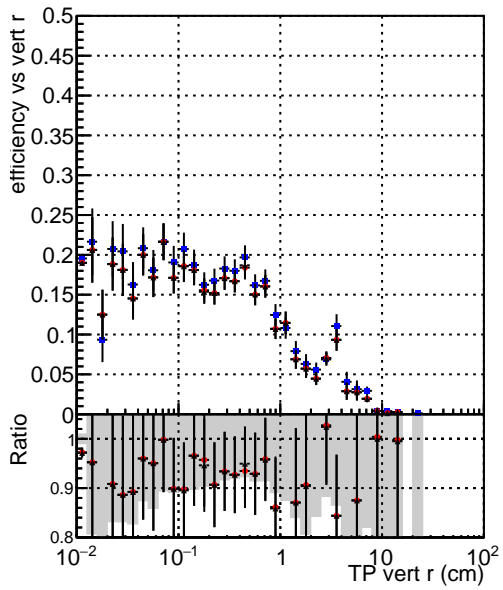

Efficiency vs vertpos**fake+duplicates vs vert r****Efficiency**

- DQM_V0001_R000000001_Global_cmssw1000time_RECO
- DQM_V0001_R000000001_Global_mkFitNewOLD1000time_RECO
- DQM_V0001_R000000001_Global_mkFitNewBinsDC1000time_RECO

**Efficiency vs. sim PV z****fake+duplicates vs Sim. PV z**