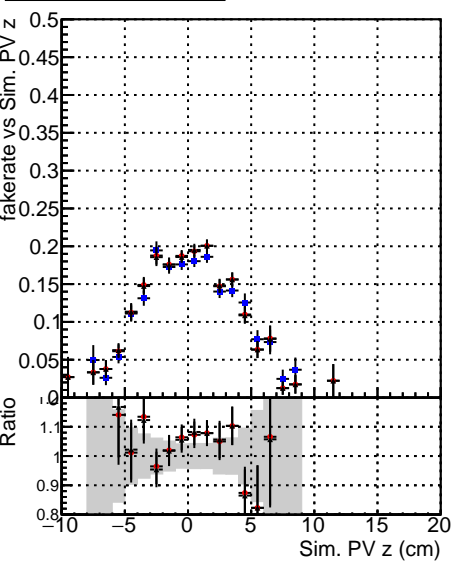

Fake rate vs vertpos**Duplicates Rate vs vertpos****Pileup rate vs vertpos****Fake rate vs v****Duplicates Rate vs v****Pileup rate vs v****Fake rate vs. sim PV z****Duplicates Rate vs sim PV z****Pileup rate vs. sim PV z**

| | | | |
|---|----------------------|--------|-----------------------------|
| █ | DQM_V0001_R000000001 | Global | cmssw1000time_RECO |
| █ | DQM_V0001_R000000001 | Global | mkFitNewOLD1000time_RECO |
| █ | DQM_V0001_R000000001 | Global | mkFitNewBinsDC1000time_RECO |