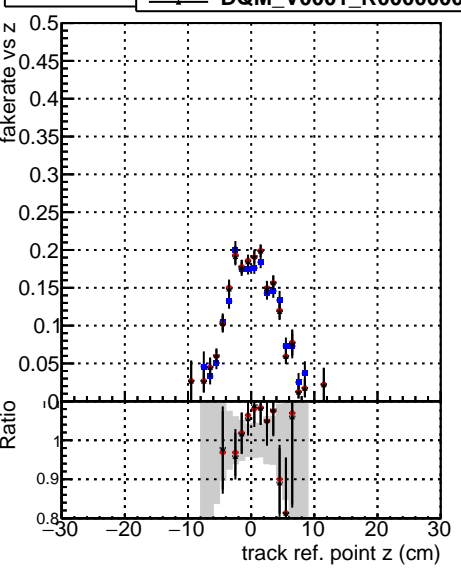

Fake rate vs vertpos**Duplicates Rate vs vertpos****Pileup rate vs vertpos****Fake rate vs v****Duplicates Rate vs v****Pileup rate vs v****Fake rate vs. sim PV z****Duplicates Rate vs sim PV z****Pileup rate vs. sim PV z**

| | | | |
|---|----------------------|--------|-----------------------------|
| █ | DQM_V0001_R000000001 | Global | cmssw1000time_RECO |
| █ | DQM_V0001_R000000001 | Global | mkFitNewOLD1000time_RECO |
| █ | DQM_V0001_R000000001 | Global | mkFitNewBinsDC1000time_RECO |