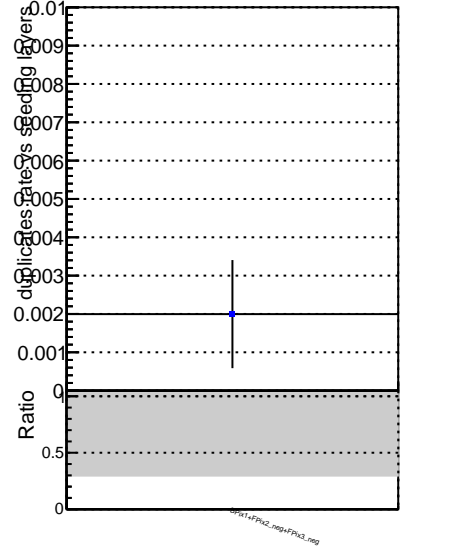

Fake rate vs.
DGM\_V0001
R000000001
Global
cmssw1000time
RECO  
DGM\_V0001
R000000001
Global
mkFitNewBinsDC1000
RECO  
DGM\_V0001
R000000001
Global
mkFitNewBinsDC1000
time
RECO

09514FP02\_0944FP03\_095