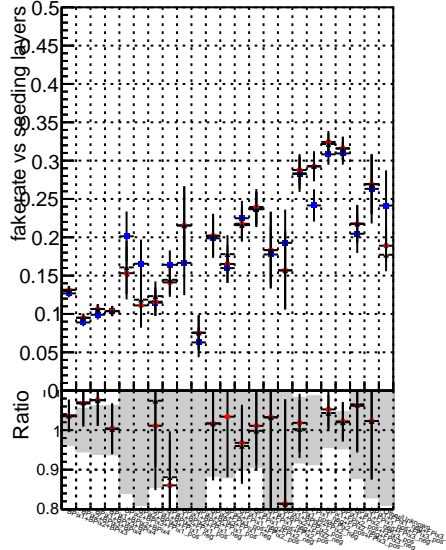

Fake rate vs.
DGM\_V0001
R000000001
Global
cmssw1000time
RECO  
DGM\_V0001
R000000001
Global
mkFitNewBinsDC1000
RECO  
DGM\_V0001
R000000001
Global
mkFitNewBinsDC1000
time
RECO

09514FP02\_0944FP03\_095