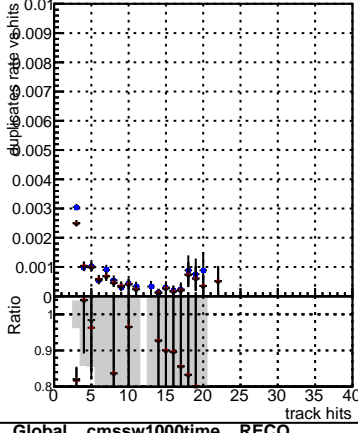

Fake rate vs hit**Duplicates Rate vs hit****Pileup rate vs hit**

● DQM_V0001_R000000001_Global_cmssw1000time_RECO
+ DQM_V0001_R000000001_Global_mkFitNewOLD1000time_RECO
+ DQM_V0001_R000000001_Global_mkFitNewBinsDC1000time_RECO

Fake rate vs layer**Duplicates Rate vs layer****Pileup rate vs layer****Fake rate vs pixel layer****Duplicates Rate vs pixel layer****Pileup rate vs pixel layer****Fake rate vs 3D layer****Duplicates Rate vs layer****Pileup rate vs 3D layer**