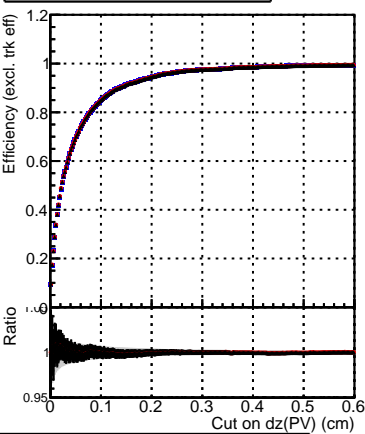

Efficiency vs. dz (PV)

Efficiency (tracking eff factorized out) vs. dz (PV)

- DQM_V0001_R000000001_Global_cmssw1000time_RECO
- DQM_V0001_R000000001_Global_mkFitNewOLD1000time_RECO
- DQM_V0001_R000000001_Global_mkFitNewBinsDC1000time_RECO