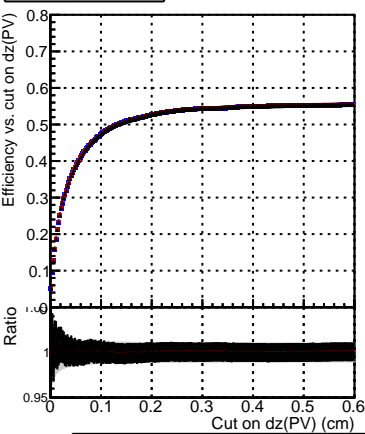

Efficiency vs. dz (PV)

Efficiency (tracking eff factorized out) vs. dz (PV)

- DQM_V0001_R000000001_Global_cmssw1000time_RECO
- DQM_V0001_R000000001_Global_mkFitNewOLD1000time_RECO
- DQM_V0001_R000000001_Global_mkFitNewBinsDC1000time_RECO