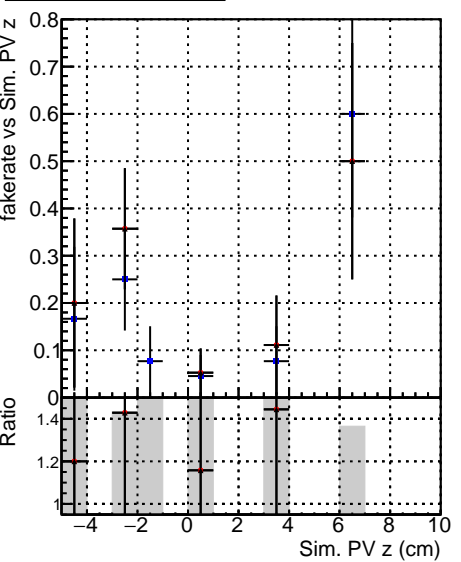

Fake rate vs vertpos

Duplicates Rate vs vertpos

Pileup rate vs vertpos

■ DQM_V0001_R000000001 Global cmssw1000time_RECO
■ DQM_V0001_R000000001 Global mkFitNewOLD1000time_RECO
■ DQM_V0001_R000000001 Global mkFitNewBins2DC1000time_RECO

Fake rate vs v

Fake rate vs. sim PV z

Duplicates Rate vs sim PV z

Pileup rate vs. sim PV z