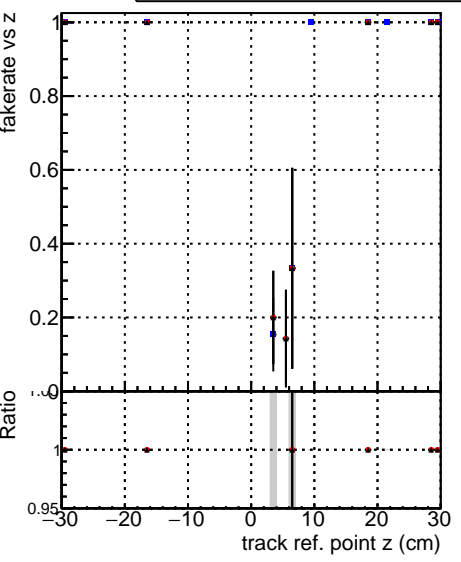

Fake rate vs vertpos

Duplicates Rate vs vertpos

Pileup rate vs vertpos

■ DQM_V0001_R000000001 Global cmssw1000time_RECO
■ DQM_V0001_R000000001 Global mkFitNewOLD1000time_RECO
■ DQM_V0001_R000000001 Global mkFitNewBins2DC1000time_RECO

Fake rate vs v

Fake rate vs. sim PV z

Duplicates Rate vs sim PV z

Pileup rate vs. sim PV z