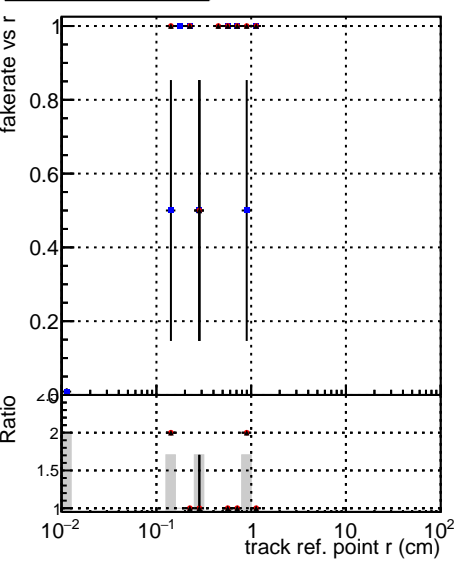

Fake rate vs vertpos

Duplicates Rate vs vertpos

Pileup rate vs vertpos

■ DQM_V0001_R000000001 Global cmssw1000time_RECO
■ DQM_V0001_R000000001 Global mkFitNewOLD1000time_RECO
■ DQM_V0001_R000000001 Global mkFitNewBins2DC1000time_RECO

Fake rate vs v

Fake rate vs. sim PV z

Duplicates Rate vs sim PV z

Pileup rate vs. sim PV z