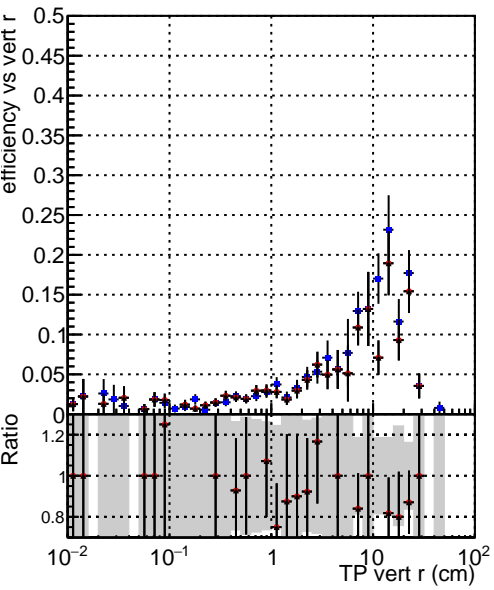

Efficiency vs vertpos

Efficiency

- DQM_V0001_R000000001_Global_cmssw1000time_RECO
- DQM_V0001_R000000001_Global_mkFitNewOLD1000time_RECO
- DQM_V0001_R000000001_Global_mkFitNewBins2DC1000time_RECO

Efficiency vs. sim PV z