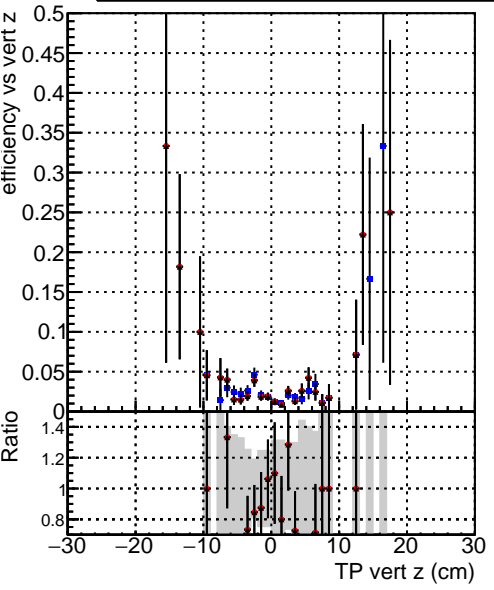

Efficiency vs vertpos

Efficiency

- DQM_V0001_R000000001_Global_cmssw1000time_RECO
- DQM_V0001_R000000001_Global_mkFitNewOLD1000time_RECO
- DQM_V0001_R000000001_Global_mkFitNewBins2DC1000time_RECO

Efficiency vs. sim PV z