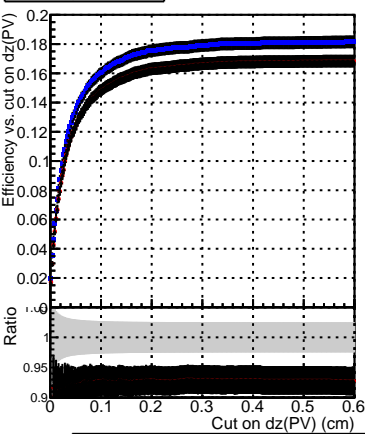

Efficiency vs. dz (PV)

Efficiency (tracking eff factorized out) vs. dz (PV)

- DQM_V0001_R000000001_Global_cmssw1000time_RECO
- DQM_V0001_R000000001_Global_mkFitNewOLD1000time_RECO
- DQM_V0001_R000000001_Global_mkFitNewBins1DC1000time_RECO