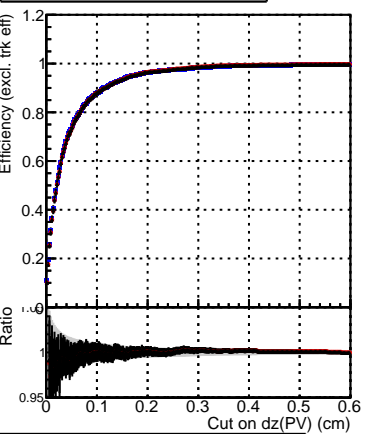

Efficiency vs. dz (PV)

Efficiency (tracking eff factorized out) vs. dz (PV)

- DQM_V0001_R000000001_Global_cmssw1000time_RECO
- DQM_V0001_R000000001_Global_mkFitNewOLD1000time_RECO
- DQM_V0001_R000000001_Global_mkFitNewBins1DC1000time_RECO