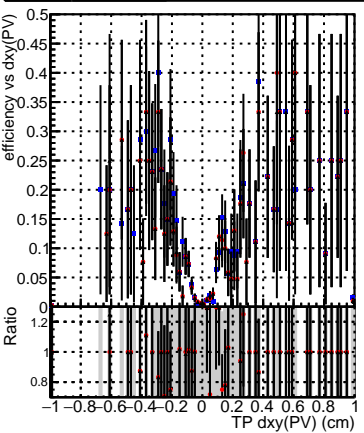

Efficiency vs Dxy(PV)

- DQM_V0001_R000000001_Global_cmssw1000time_RECO
- DQM_V0001_R000000001_Global_mkFitNewOLD1000time_RECO
- DQM_V0001_R000000001_Global_mkFitNewTEST1000time_RECO

Efficiency vs Dz(PV)

Efficiency vs Dz(PV)