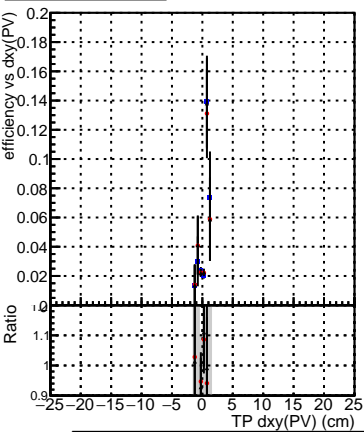

Efficiency vs Dxy(PV)

- DQM_V0001_R000000001_Global_cmssw1000time_RECO
- DQM_V0001_R000000001_Global_mkFitNewOLD1000time_RECO
- DQM_V0001_R000000001_Global_mkFitNewTEST1000time_RECO

Efficiency vs Dz(PV)

Efficiency vs Dz(PV)