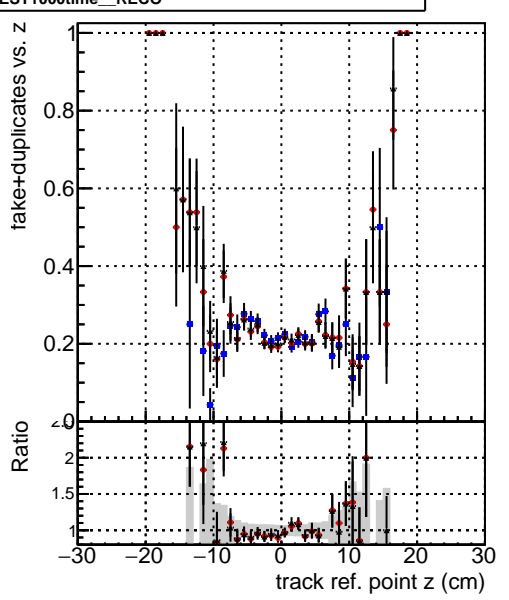

Efficiency vs vertpos**fake+duplicates vs vert r****Efficiency vs vert z****fake+duplicates vs. z****Efficiency vs. sim PV z****fake+duplicates vs Sim. PV z**

● DQM_V0001_R000000001_Global_cmssw1000time_RECO
● DQM_V0001_R000000001_Global_mkFitNewOLD1000time_RECO
● DQM_V0001_R000000001_Global_mkFitNewTEST1000time_RECO