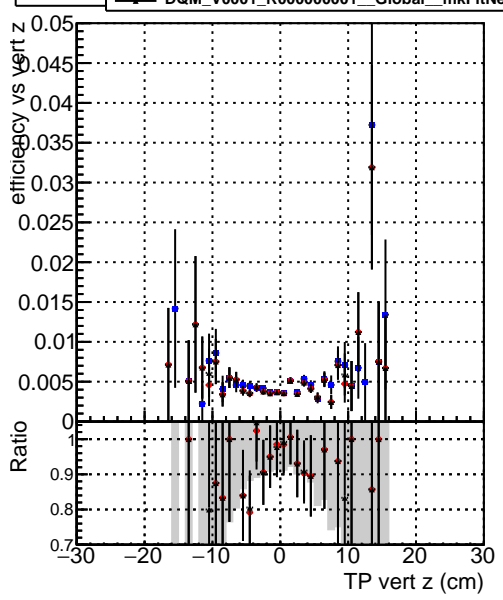

Efficiency vs vertpos**fake+duplicates vs vert r****Efficiency vs vert z****fake+duplicates vs. z****Efficiency vs. sim PV z****fake+duplicates vs Sim. PV z**

● DQM_V0001_R000000001_Global_cmssw1000time_RECO
● DQM_V0001_R000000001_Global_mkFitNewOLD1000time_RECO
● DQM_V0001_R000000001_Global_mkFitNewTEST1000time_RECO