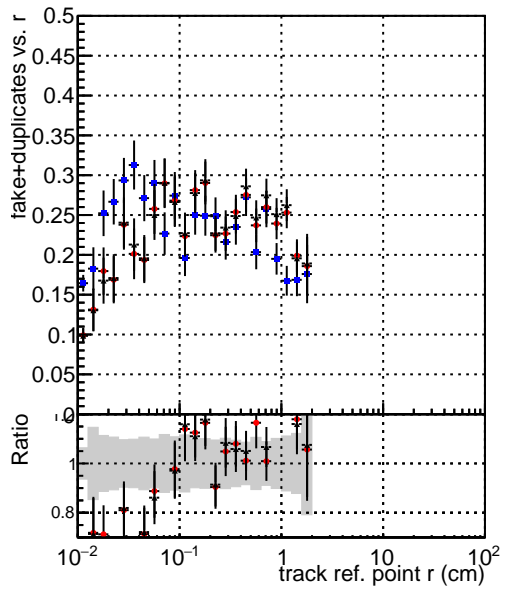

Efficiency vs vertpos**fake+duplicates vs vert r****Efficiency vs vert z****fake+duplicates vs. z****Efficiency vs. sim PV z****fake+duplicates vs Sim. PV z**

● DQM_V0001_R000000001_Global_cmssw1000time_RECO
● DQM_V0001_R000000001_Global_mkFitNewOLD1000time_RECO
● DQM_V0001_R000000001_Global_mkFitNewTEST1000time_RECO