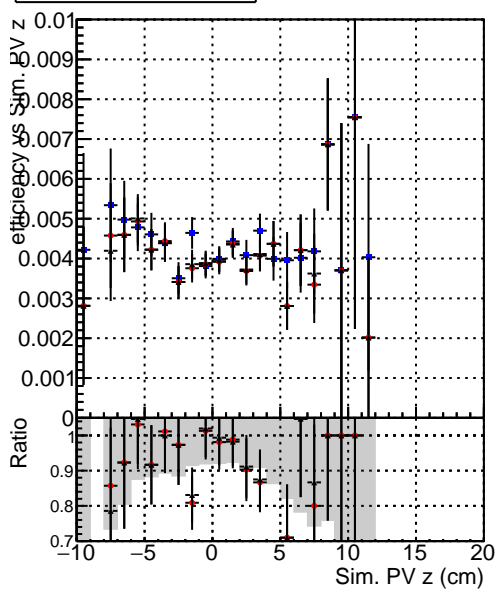

Efficiency vs vertpos**fake+duplicates vs vert r****Efficiency vs vert z****fake+duplicates vs. z****Efficiency vs. sim PV z****fake+duplicates vs Sim. PV z**

● DQM_V0001_R000000001_Global_cmssw1000time_RECO
● DQM_V0001_R000000001_Global_mkFitNewOLD1000time_RECO
● DQM_V0001_R000000001_Global_mkFitNewTEST1000time_RECO