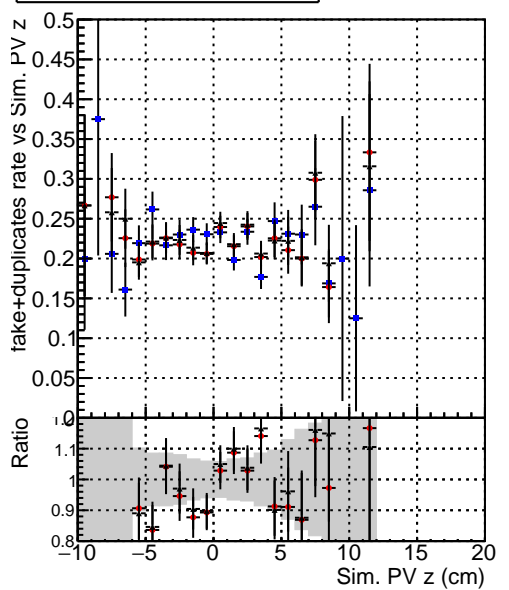

Efficiency vs vertpos**fake+duplicates vs vert r****Efficiency vs vert z****fake+duplicates vs. z****Efficiency vs. sim PV z****fake+duplicates vs Sim. PV z**

● DQM_V0001_R000000001_Global_cmssw1000time_RECO
● DQM_V0001_R000000001_Global_mkFitNewOLD1000time_RECO
● DQM_V0001_R000000001_Global_mkFitNewTEST1000time_RECO