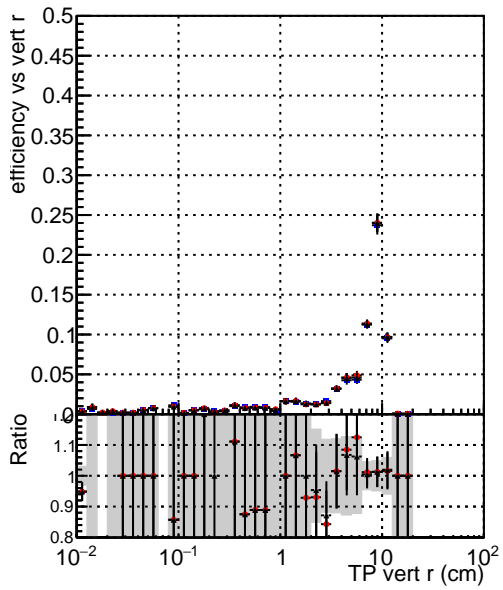

Efficiency vs vertpos**fake+duplicates vs vert r****Efficiency vs vert z****fake+duplicates vs. z****Efficiency vs. sim PV z****fake+duplicates vs Sim. PV z**

● DQM_V0001_R000000001_Global_cmssw1000time_RECO
● DQM_V0001_R000000001_Global_mkFitNewOLD1000time_RECO
● DQM_V0001_R000000001_Global_mkFitNewTEST1000time_RECO