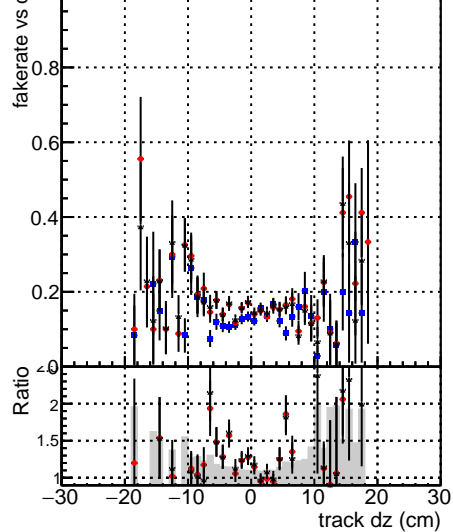

Fake rate vs dxy

Duplicates Rate vs Dxy

Pileup rate vs dxy

—•— DGM V0001 R0000000001 Global cmssw1000time RECO
—•— DGM V0001 R0000000001 Global mkFitNewEST1000time RECO
—•— DGM V0001 R0000000001 Global mkFitNewEST1000time RECO

Fake rate vs dz

Duplicates Rate vs Ddz

Pileup rate vs dz