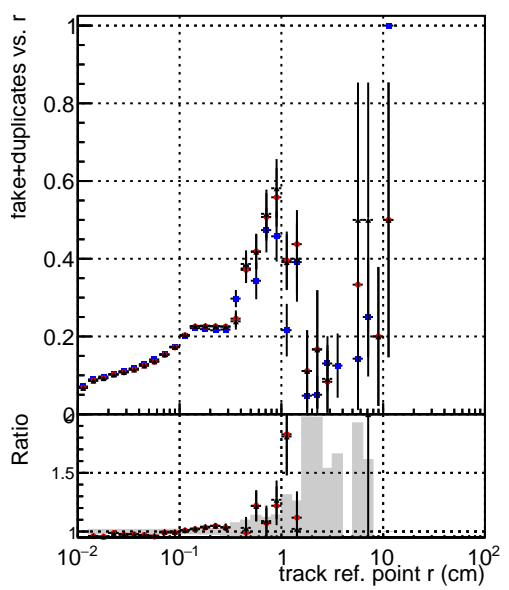

Efficiency vs vertpos**fake+duplicates vs vert r****Efficiency vs vert z****fake+duplicates vs Sim. PV z****Efficiency vs. sim PV z****fake+duplicates vs Sim. PV z**

■ DQM_V0001_R000000001_Global_cmssw1000time_RECO
● DQM_V0001_R000000001_Global_mkFitNewOLD1000time_RECO
▲ DQM_V0001_R000000001_Global_mkFitNewTEST1000time_RECO