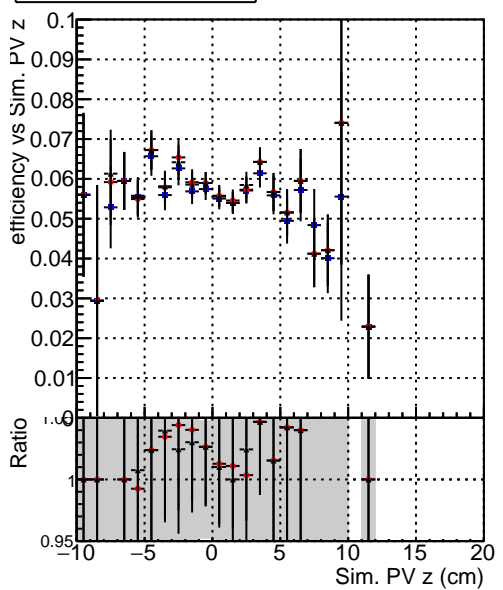

Efficiency vs vertpos**fake+duplicates vs vert r****Efficiency vs vert z****fake+duplicates vs Sim. PV z****Efficiency vs. sim PV z****fake+duplicates vs Sim. PV z**

■ DQM_V0001_R000000001_Global_cmssw1000time_RECO
● DQM_V0001_R000000001_Global_mkFitNewOLD1000time_RECO
▲ DQM_V0001_R000000001_Global_mkFitNewTEST1000time_RECO