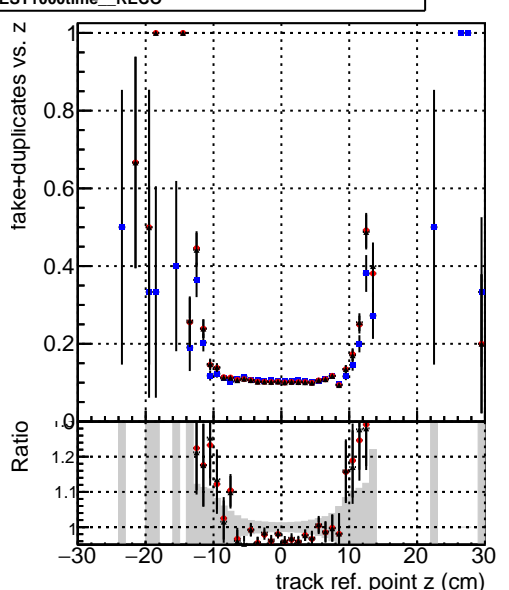

Efficiency vs vertpos**fake+duplicates vs vert r****Efficiency vs vert z****fake+duplicates vs Sim. PV z****Efficiency vs. sim PV z****fake+duplicates vs Sim. PV z**

■ DQM_V0001_R000000001_Global_cmssw1000time_RECO
● DQM_V0001_R000000001_Global_mkFitNewOLD1000time_RECO
▲ DQM_V0001_R000000001_Global_mkFitNewTEST1000time_RECO