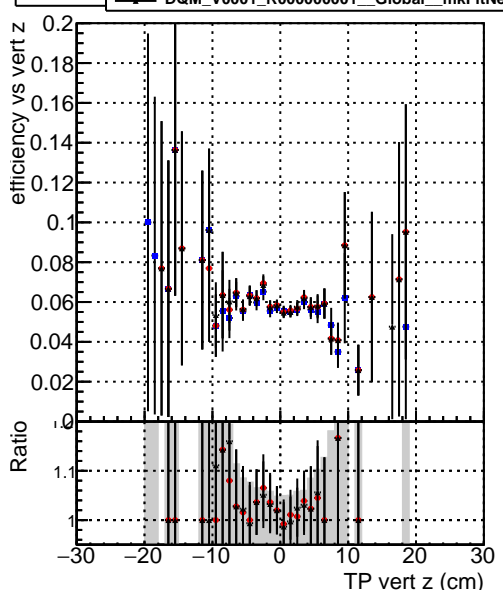

Efficiency vs vertpos**fake+duplicates vs vert r****Efficiency vs vert z****fake+duplicates vs Sim. PV z****Efficiency vs. sim PV z****fake+duplicates vs Sim. PV z**

■ DQM_V0001_R000000001_Global_cmssw1000time_RECO
● DQM_V0001_R000000001_Global_mkFitNewOLD1000time_RECO
▲ DQM_V0001_R000000001_Global_mkFitNewTEST1000time_RECO