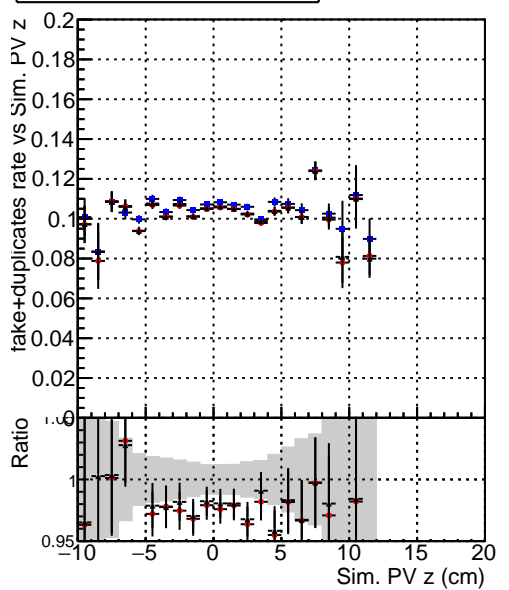

Efficiency vs vertpos**fake+duplicates vs vert r****Efficiency vs vert z****fake+duplicates vs Sim. PV z****Efficiency vs. sim PV z****fake+duplicates vs Sim. PV z**

■ DQM_V0001_R000000001_Global_cmssw1000time_RECO
● DQM_V0001_R000000001_Global_mkFitNewOLD1000time_RECO
▲ DQM_V0001_R000000001_Global_mkFitNewTEST1000time_RECO