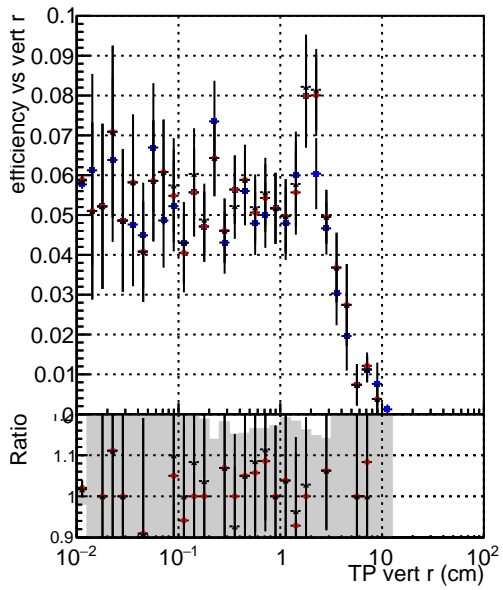

Efficiency vs vertpos**fake+duplicates vs vert r****Efficiency vs vert z****fake+duplicates vs Sim. PV z****Efficiency vs. sim PV z****fake+duplicates vs Sim. PV z**

■ DQM_V0001_R000000001_Global_cmssw1000time_RECO
● DQM_V0001_R000000001_Global_mkFitNewOLD1000time_RECO
▲ DQM_V0001_R000000001_Global_mkFitNewTEST1000time_RECO