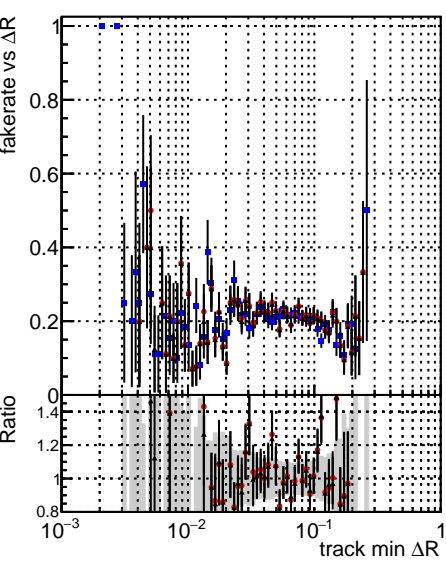

Fake rate vs dr**Duplicates Rate vs dr****Pileup rate vs dr**

■ DQM_V0001_R000000001_Global_cmssw1000time_RECO
■ DQM_V0001_R000000001_Global_mkFitNewOLD1000time_RECO
■ DQM_V0001_R000000001_Global_mkFitNewSEED1000time_RECO

Fake rate vs**Fake rate vs pu****Duplicates Rate vs pu****Pileup rate vs pu**