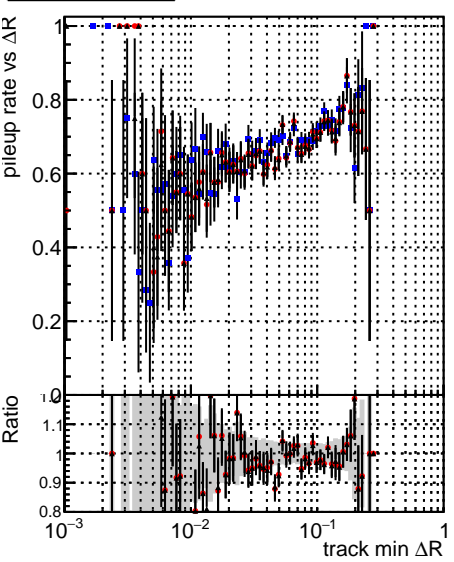

Fake rate vs dr**Duplicates Rate vs dr****Pileup rate vs dr**

■ DQM_V0001_R000000001_Global_cmssw1000time_RECO
■ DQM_V0001_R000000001_Global_mkFitNewOLD1000time_RECO
■ DQM_V0001_R000000001_Global_mkFitNewSEED1000time_RECO

Fake rate vs**Fake rate vs pu****Duplicates Rate vs pu****Pileup rate vs pu**