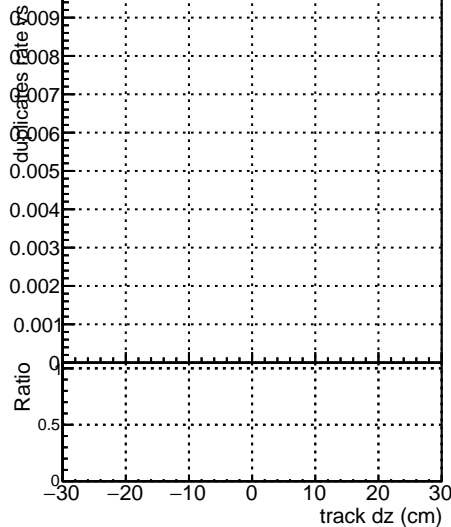

Duplicates Rate vs Ddz