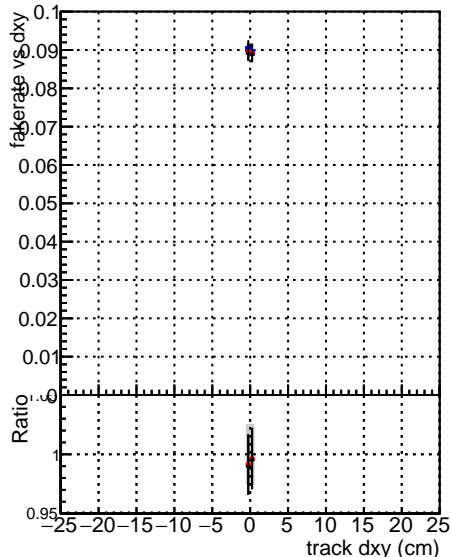

**Fake rate vs dxy**

**Duplicates Rate vs Dxy**

**Pileup rate vs dxy**

— DGM V0001 R0000000001 Global cms-sw-1000time RECO  
— DGM V0001 R0000000001 Global mkFitNewSEED1000time RECO  
— DGM V0001 R0000000001 Global

**Fake rate vs dz**

**Duplicates Rate vs Ddz**

**Pileup rate vs dz**