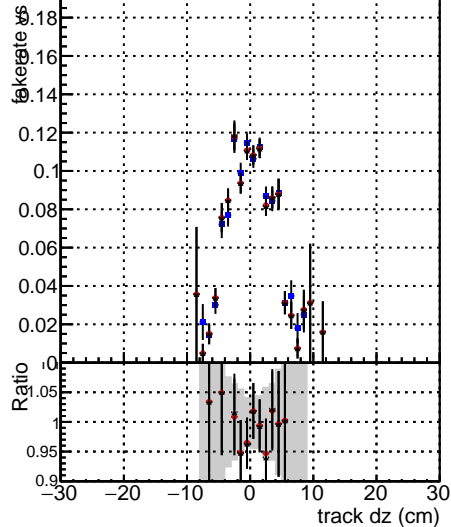

**Fake rate vs dxy**

**Duplicates Rate vs Dxy**

**Pileup rate vs dxy**

— DGM V0001 R0000000001 Global cms-sw-1000time RECO  
— DGM V0001 R0000000001 Global mkFitNewSEED1000time RECO  
— DGM V0001 R0000000001 Global

**Fake rate vs dz**

**Duplicates Rate vs Ddz**

**Pileup rate vs dz**