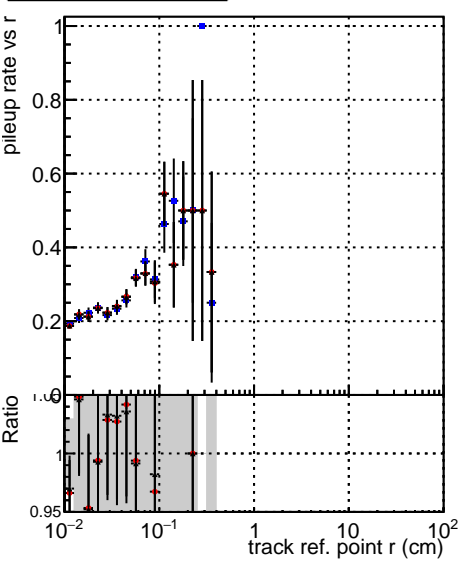

Fake rate vs vertpos**Duplicates Rate vs vertpos****Pileup rate vs vertpos**

█	●	DQM_V0001_R000000001	Global	cmssw1000time_RECO
█	●	DQM_V0001_R000000001	Global	mkFitNewOLD1000time_RECO
█	●	DQM_V0001_R000000001	Global	mkFitNewSEED1000time_RECO

Fake rate vs v**Fake rate vs. sim PV z****Duplicates Rate vs sim PV z****Pileup rate vs. sim PV z**