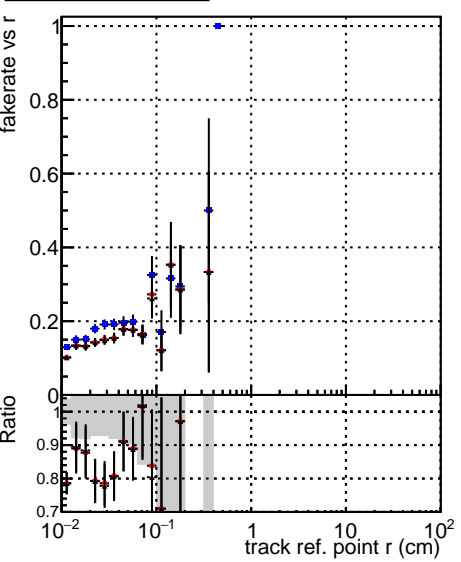

Fake rate vs vertpos**Duplicates Rate vs vertpos****Pileup rate vs vertpos**

█	●	DQM_V0001_R000000001	Global	cmssw1000time_RECO
█	●	DQM_V0001_R000000001	Global	mkFitNewOLD1000time_RECO
█	●	DQM_V0001_R000000001	Global	mkFitNewSEED1000time_RECO

Fake rate vs v**Fake rate vs. sim PV z****Duplicates Rate vs sim PV z****Pileup rate vs. sim PV z**