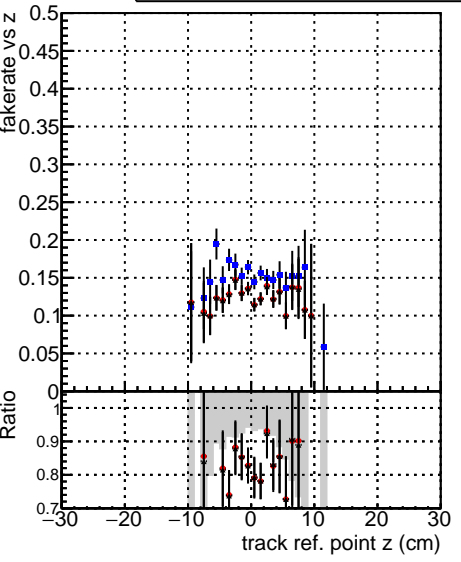

Fake rate vs vertpos**Duplicates Rate vs vertpos****Pileup rate vs vertpos**

█	●	DQM_V0001_R000000001	Global	cmssw1000time_RECO
█	●	DQM_V0001_R000000001	Global	mkFitNewOLD1000time_RECO
█	●	DQM_V0001_R000000001	Global	mkFitNewSEED1000time_RECO

Fake rate vs v**Fake rate vs. sim PV z****Duplicates Rate vs sim PV z****Pileup rate vs. sim PV z**