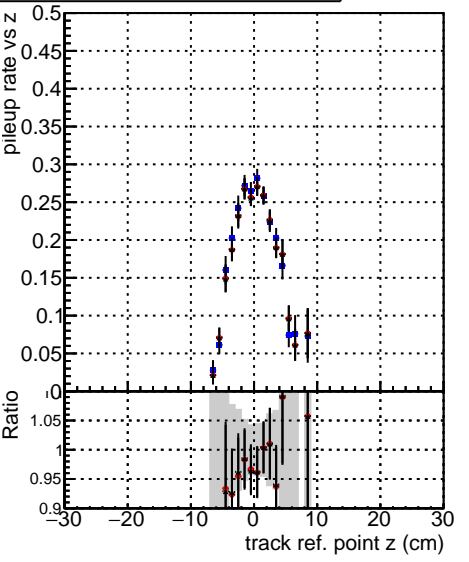

Fake rate vs vertpos**Duplicates Rate vs vertpos****Pileup rate vs vertpos**

█	●	DQM_V0001_R000000001	Global	cmssw1000time_RECO
█	●	DQM_V0001_R000000001	Global	mkFitNewOLD1000time_RECO
█	●	DQM_V0001_R000000001	Global	mkFitNewSEED1000time_RECO

Fake rate vs v**Fake rate vs. sim PV z****Duplicates Rate vs sim PV z****Pileup rate vs. sim PV z**