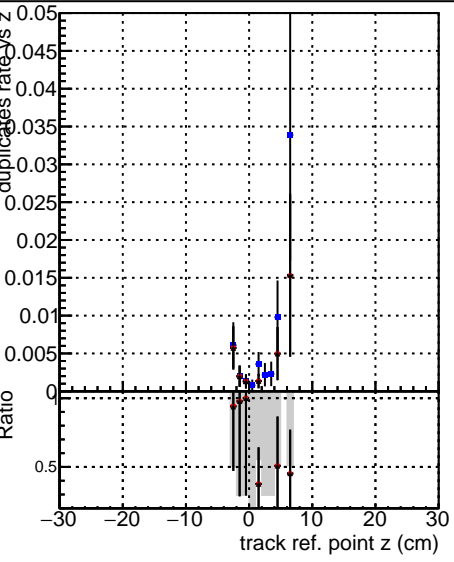

Fake rate vs vertpos**Duplicates Rate vs vertpos****Pileup rate vs vertpos**

█	●	DQM_V0001_R000000001	Global	cmssw1000time_RECO
█	●	DQM_V0001_R000000001	Global	mkFitNewOLD1000time_RECO
█	●	DQM_V0001_R000000001	Global	mkFitNewSEED1000time_RECO

Fake rate vs v**Fake rate vs. sim PV z****Duplicates Rate vs sim PV z****Pileup rate vs. sim PV z**