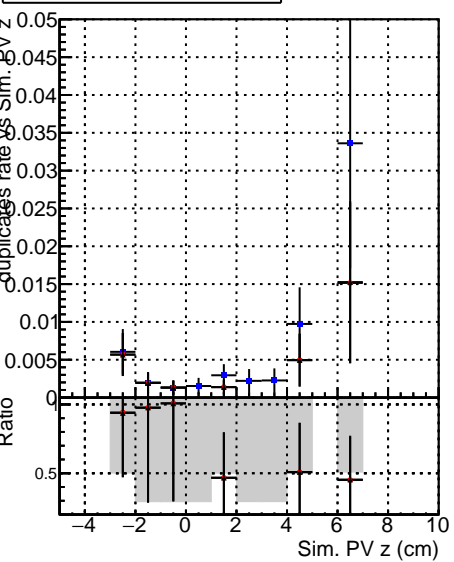

Fake rate vs vertpos**Duplicates Rate vs vertpos****Pileup rate vs vertpos**

█	●	DQM_V0001_R000000001	Global	cmssw1000time_RECO
█	●	DQM_V0001_R000000001	Global	mkFitNewOLD1000time_RECO
█	●	DQM_V0001_R000000001	Global	mkFitNewSEED1000time_RECO

Fake rate vs v**Fake rate vs. sim PV z****Duplicates Rate vs sim PV z****Pileup rate vs. sim PV z**