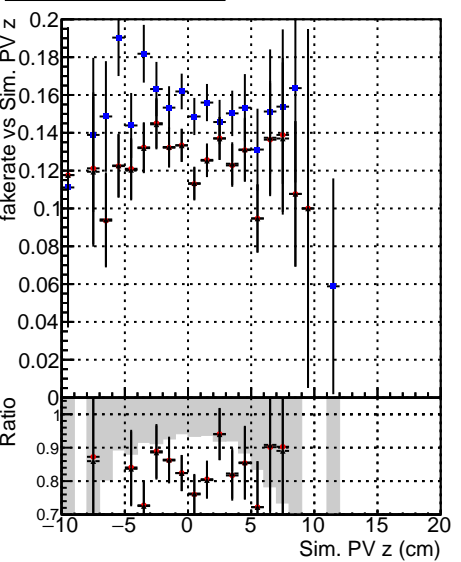

Fake rate vs vertpos**Duplicates Rate vs vertpos****Pileup rate vs vertpos**

█	●	DQM_V0001_R000000001	Global	cmssw1000time_RECO
█	●	DQM_V0001_R000000001	Global	mkFitNewOLD1000time_RECO
█	●	DQM_V0001_R000000001	Global	mkFitNewSEED1000time_RECO

Fake rate vs v**Fake rate vs. sim PV z****Duplicates Rate vs sim PV z****Pileup rate vs. sim PV z**