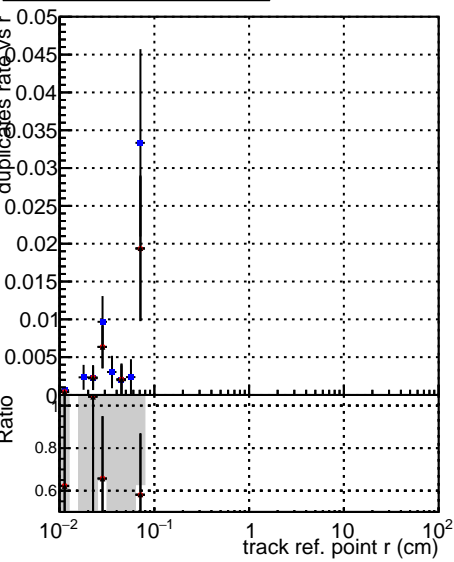

Fake rate vs vertpos**Duplicates Rate vs vertpos****Pileup rate vs vertpos**

█	●	DQM_V0001_R000000001	Global	cmssw1000time_RECO
█	●	DQM_V0001_R000000001	Global	mkFitNewOLD1000time_RECO
█	●	DQM_V0001_R000000001	Global	mkFitNewSEED1000time_RECO

Fake rate vs v**Fake rate vs. sim PV z****Duplicates Rate vs sim PV z****Pileup rate vs. sim PV z**