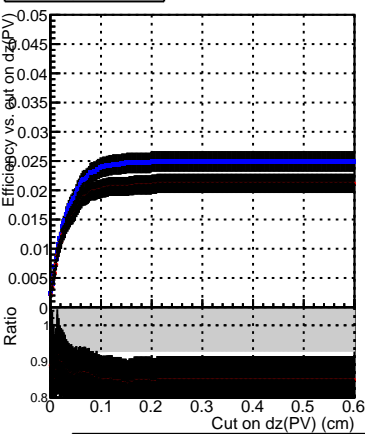

Efficiency vs. dz (PV)

Efficiency (tracking eff factorized out) vs. dz (PV)

- DQM_V0001_R000000001_Global_cmssw1000time_RECO
- DQM_V0001_R000000001_Global_mkFitNewOLD1000time_RECO
- DQM_V0001_R000000001_Global_mkFitNewSEED1000time_RECO