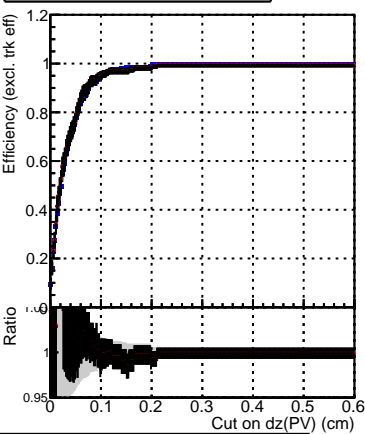

Efficiency vs. dz (PV)

Efficiency (tracking eff factorized out) vs. dz (PV)

- DQM_V0001_R000000001_Global_cmssw1000time_RECO
- DQM_V0001_R000000001_Global_mkFitNewOLD1000time_RECO
- DQM_V0001_R000000001_Global_mkFitNewSEED1000time_RECO