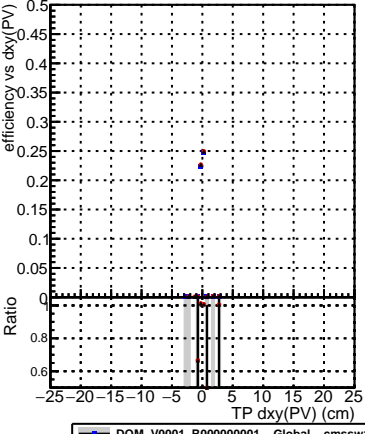

Efficiency vs Dxy(PV)

Efficiency vs Dxy(PV) Legend

- DQM\_V0001\_R000000001\_Global\_cmssw1000time\_RECO
- DQM\_V0001\_R000000001\_Global\_mkFitNewOLD1000time\_RECO
- DQM\_V0001\_R000000001\_Global\_mkFitNewDUP1000time\_RECO

Efficiency vs Dz(PV)

Efficiency vs Dz(PV)