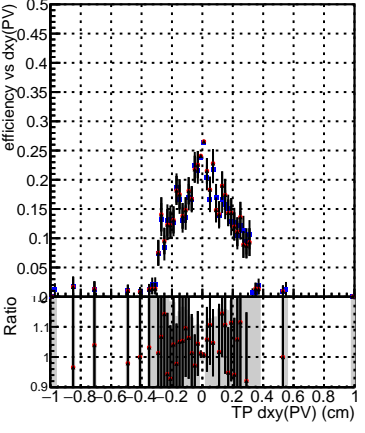

Efficiency vs Dxy(PV)

Efficiency vs Dxy(PV) Legend

- DQM\_V0001\_R000000001\_Global\_cmssw1000time\_RECO
- DQM\_V0001\_R000000001\_Global\_mkFitNewOLD1000time\_RECO
- DQM\_V0001\_R000000001\_Global\_mkFitNewDUP1000time\_RECO

Efficiency vs Dz(PV)

Efficiency vs Dz(PV)