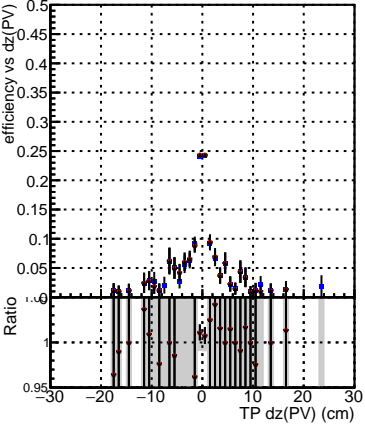

Efficiency vs Dxy(PV)

Efficiency vs Dxy(PV) Legend

- DQM\_V0001\_R000000001\_Global\_cmssw1000time\_RECO
- DQM\_V0001\_R000000001\_Global\_mkFitNewOLD1000time\_RECO
- DQM\_V0001\_R000000001\_Global\_mkFitNewDUP1000time\_RECO

Efficiency vs Dz(PV)

Efficiency vs Dz(PV)