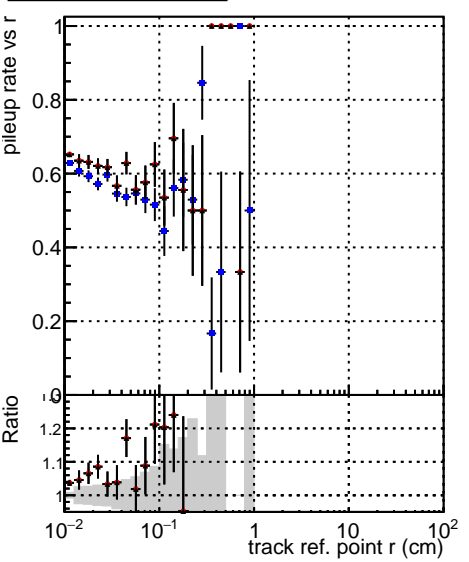

Fake rate vs vertpos

Duplicates Rate vs vertpos

Pileup rate vs vertpos

—●— DQM_V0001_R000000001_Global_cmssw1000time_RECO
—●— DQM_V0001_R000000001_Global_mkFitNewOLD1000time_RECO
—●— DQM_V0001_R000000001_Global_mkFitNewDUP1000time_RECO

Fake rate vs v

Fake rate vs. sim PV z

Duplicates Rate vs sim PV z

Pileup rate vs. sim PV z