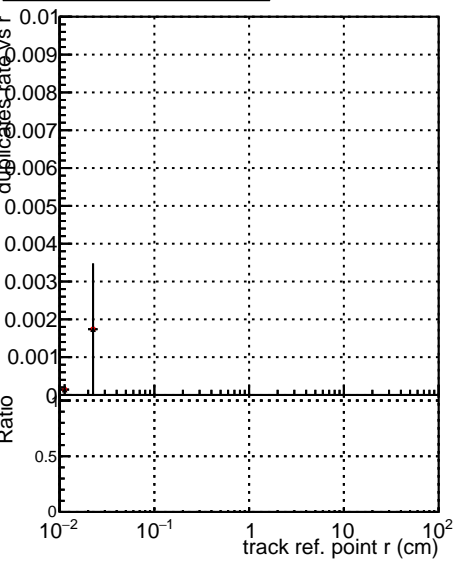

Fake rate vs vertpos

Duplicates Rate vs vertpos

Pileup rate vs vertpos

—●— DQM_V0001_R000000001_Global_cmssw1000time_RECO
—●— DQM_V0001_R000000001_Global_mkFitNewOLD1000time_RECO
—●— DQM_V0001_R000000001_Global_mkFitNewDUP1000time_RECO

Fake rate vs v

Fake rate vs. sim PV z

Duplicates Rate vs sim PV z

Pileup rate vs. sim PV z