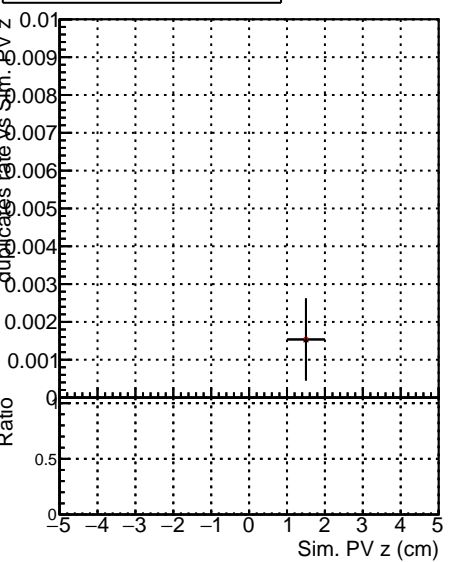

Fake rate vs vertpos

Duplicates Rate vs vertpos

Pileup rate vs vertpos

—●— DQM_V0001_R000000001_Global_cmssw1000time_RECO
—●— DQM_V0001_R000000001_Global_mkFitNewOLD1000time_RECO
—●— DQM_V0001_R000000001_Global_mkFitNewDUP1000time_RECO

Fake rate vs v

Fake rate vs. sim PV z

Duplicates Rate vs sim PV z

Pileup rate vs. sim PV z