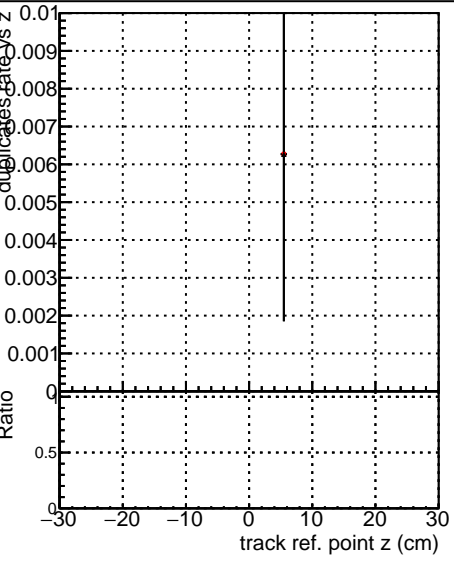

Fake rate vs vertpos

Duplicates Rate vs vertpos

Pileup rate vs vertpos

—●— DQM_V0001_R000000001_Global_cmssw1000time_RECO
—●— DQM_V0001_R000000001_Global_mkFitNewOLD1000time_RECO
—●— DQM_V0001_R000000001_Global_mkFitNewDUP1000time_RECO

Fake rate vs v

Fake rate vs. sim PV z

Duplicates Rate vs sim PV z

Pileup rate vs. sim PV z