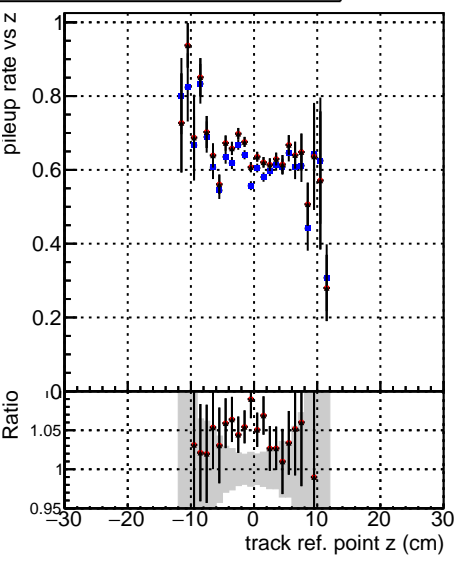

Fake rate vs vertpos

Duplicates Rate vs vertpos

Pileup rate vs vertpos

—●— DQM_V0001_R000000001_Global_cmssw1000time_RECO
—●— DQM_V0001_R000000001_Global_mkFitNewOLD1000time_RECO
—●— DQM_V0001_R000000001_Global_mkFitNewDUP1000time_RECO

Fake rate vs v

Fake rate vs. sim PV z

Duplicates Rate vs sim PV z

Pileup rate vs. sim PV z