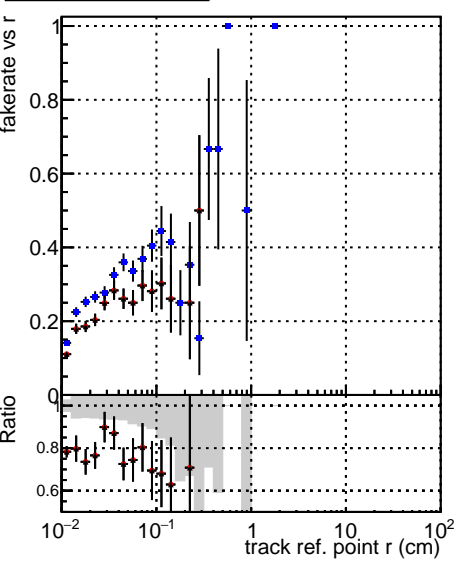

Fake rate vs vertpos

Duplicates Rate vs vertpos

Pileup rate vs vertpos

—●— DQM_V0001_R000000001_Global_cmssw1000time_RECO
—●— DQM_V0001_R000000001_Global_mkFitNewOLD1000time_RECO
—●— DQM_V0001_R000000001_Global_mkFitNewDUP1000time_RECO

Fake rate vs v

Fake rate vs. sim PV z

Duplicates Rate vs sim PV z

Pileup rate vs. sim PV z