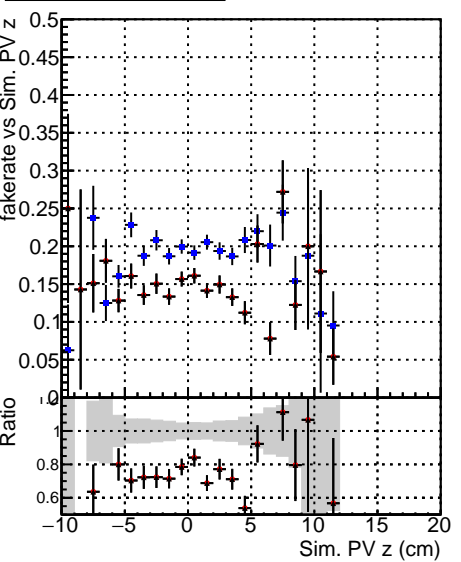

Fake rate vs vertpos

Duplicates Rate vs vertpos

Pileup rate vs vertpos

—●— DQM_V0001_R000000001_Global_cmssw1000time_RECO
—●— DQM_V0001_R000000001_Global_mkFitNewOLD1000time_RECO
—●— DQM_V0001_R000000001_Global_mkFitNewDUP1000time_RECO

Fake rate vs v

Fake rate vs. sim PV z

Duplicates Rate vs sim PV z

Pileup rate vs. sim PV z