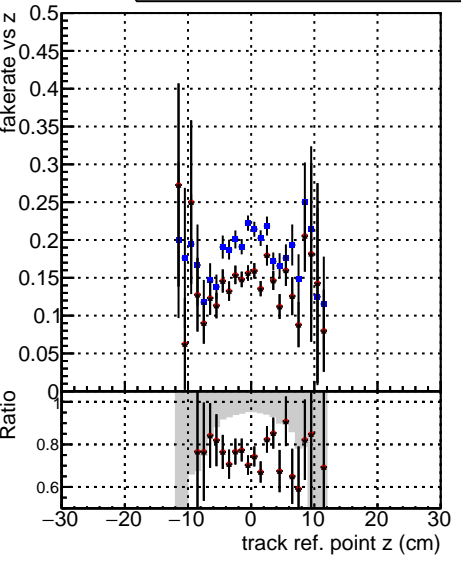

Fake rate vs vertpos

Duplicates Rate vs vertpos

Pileup rate vs vertpos

—●— DQM_V0001_R000000001_Global_cmssw1000time_RECO
—●— DQM_V0001_R000000001_Global_mkFitNewOLD1000time_RECO
—●— DQM_V0001_R000000001_Global_mkFitNewDUP1000time_RECO

Fake rate vs v

Fake rate vs. sim PV z

Duplicates Rate vs sim PV z

Pileup rate vs. sim PV z