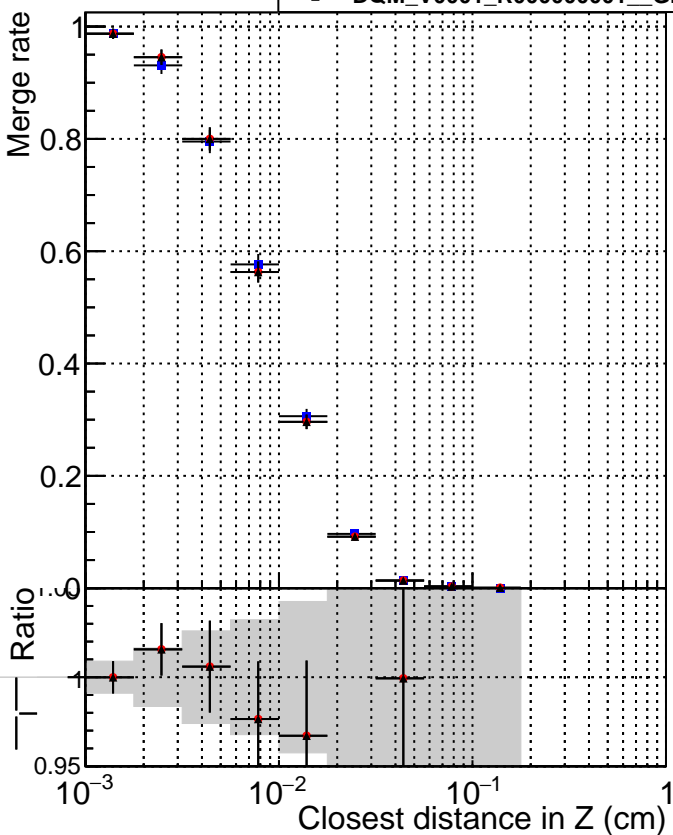

RecoVtx_vs_GenVtx

MatchedRecoVtx_vs_GenVtx

Merged vs Closest

■ DQM_V0001_R000000001_Global_cmssw1000time_RECO
● DQM_V0001_R000000001_Global_mkFitNewOLD1000time_RECO
▲ DQM_V0001_R000000001_Global_mkFitNewDUP1000time_RECO