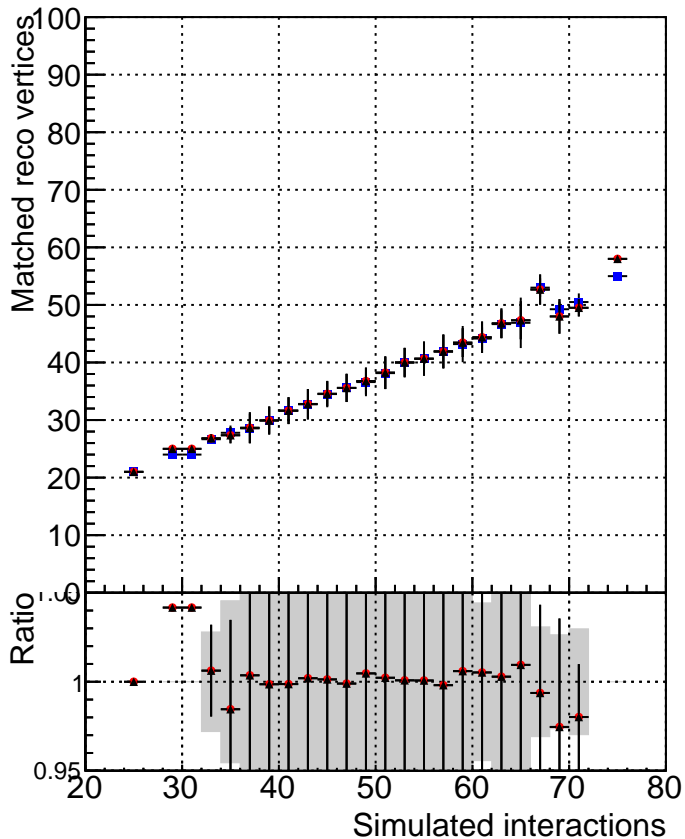

RecoVtx_vs_GenVtx

MatchedRecoVtx_vs_GenVtx

Merged vs Closest

■ DQM_V0001_R000000001_Global_cmssw1000time_RECO
● DQM_V0001_R000000001_Global_mkFitNewOLD1000time_RECO
▲ DQM_V0001_R000000001_Global_mkFitNewDUP1000time_RECO