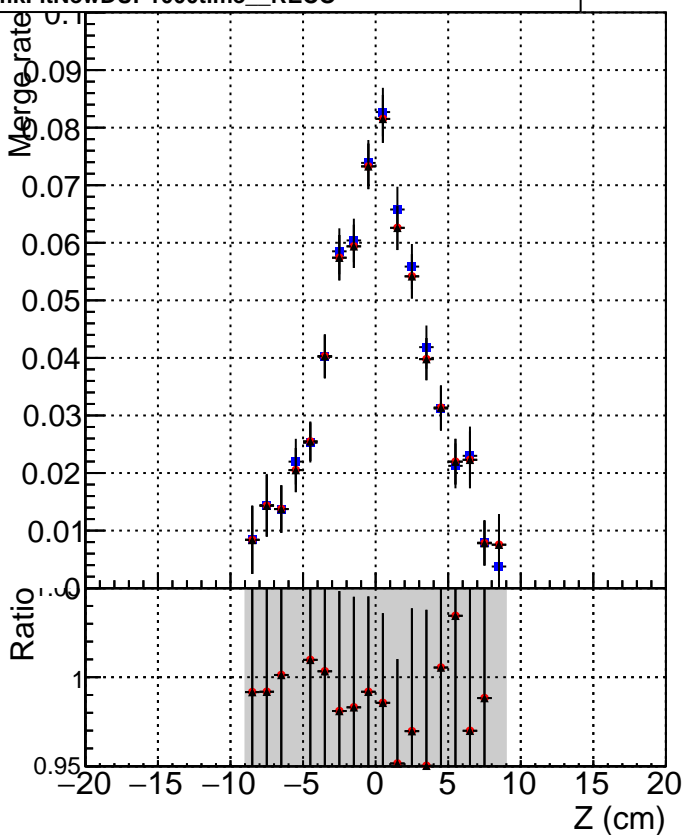

RecoVtx_vs_GenVtx

MatchedRecoVtx_vs_GenVtx

Merged vs Closest

■ DQM_V0001_R000000001_Global_cmssw1000time_RECO
● DQM_V0001_R000000001_Global_mkFitNewOLD1000time_RECO
▲ DQM_V0001_R000000001_Global_mkFitNewDUP1000time_RECO