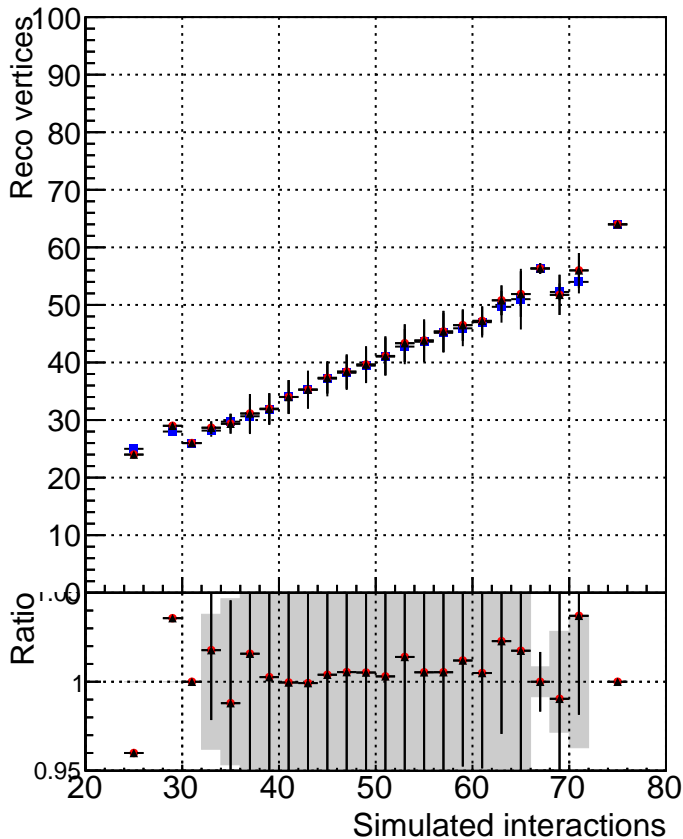

RecoVtx_vs_GenVtx

MatchedRecoVtx_vs_GenVtx

Merged vs Closest

■ DQM_V0001_R000000001_Global_cmssw1000time_RECO
● DQM_V0001_R000000001_Global_mkFitNewOLD1000time_RECO
▲ DQM_V0001_R000000001_Global_mkFitNewDUP1000time_RECO