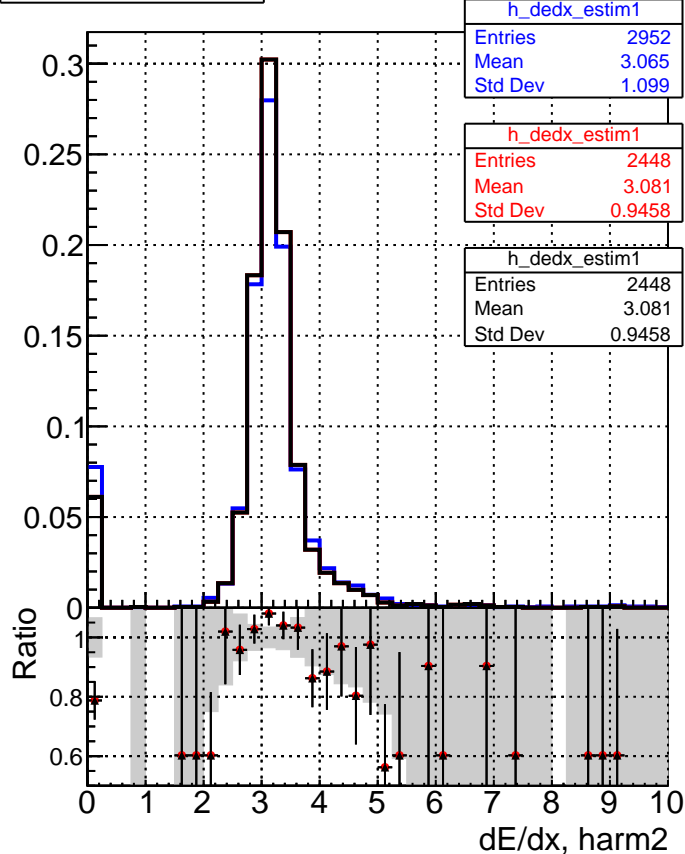

dE/dx estimator 1**dE/dx estimator 2**

■ DQM_V0001_R000000001_Global_cmssw1000time_RECO
● DQM_V0001_R000000001_Global_mkFitNewOLD1000time_RECO
▲ DQM_V0001_R000000001_Global_mkFitNewDUP1000time_RECO