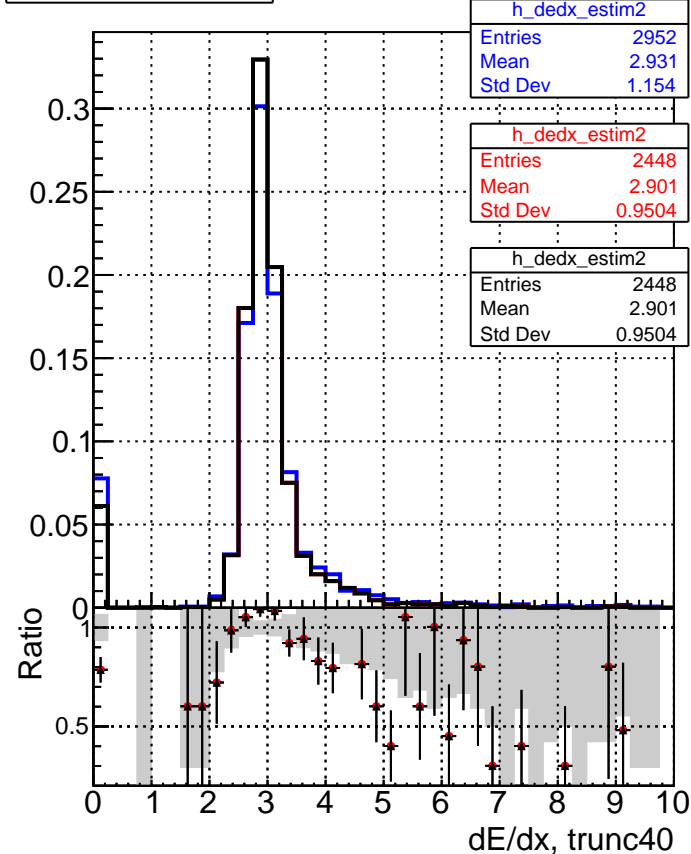

dE/dx estimator 1**dE/dx estimator 2**

■ DQM_V0001_R000000001_Global_cmssw1000time_RECO
● DQM_V0001_R000000001_Global_mkFitNewOLD1000time_RECO
▲ DQM_V0001_R000000001_Global_mkFitNewDUP1000time_RECO