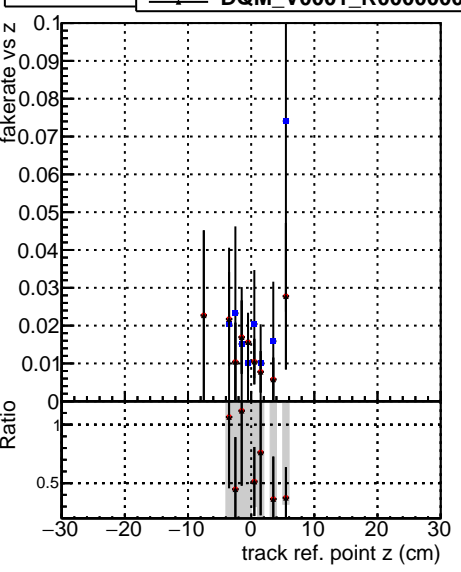

**Fake rate vs vertpos****Duplicates Rate vs vertpos****Pileup rate vs vertpos****Fake rate vs v****Duplicates Rate vs v****Pileup rate vs v****Fake rate vs. sim PV z****Duplicates Rate vs sim PV z****Pileup rate vs. sim PV z**

█	DQM_V0001_R000000001	Global	cmssw1000time	RECO
●	DQM_V0001_R000000001	Global	mkFitNewOLD1000time	RECO
●	DQM_V0001_R000000001	Global	mkFitNewDUP1000time	RECO