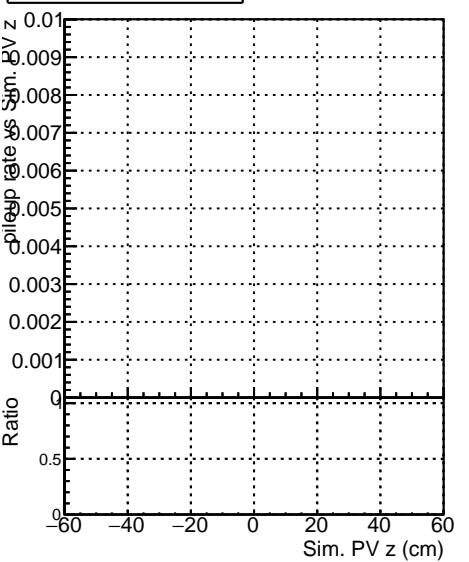

**Fake rate vs vertpos****Duplicates Rate vs vertpos****Pileup rate vs vertpos****Fake rate vs v****Duplicates Rate vs v****Pileup rate vs v****Fake rate vs. sim PV z****Duplicates Rate vs sim PV z****Pileup rate vs. sim PV z**

█	DQM_V0001_R000000001	Global	cmssw1000time	RECO
●	DQM_V0001_R000000001	Global	mkFitNewOLD1000time	RECO
●	DQM_V0001_R000000001	Global	mkFitNewDUP1000time	RECO