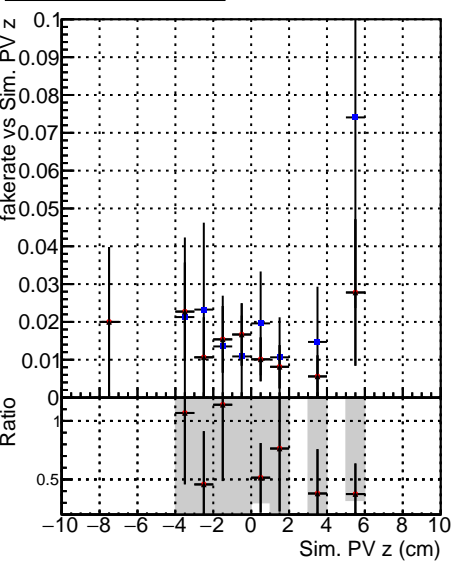

**Fake rate vs vertpos****Duplicates Rate vs vertpos****Pileup rate vs vertpos****Fake rate vs v****Duplicates Rate vs v****Pileup rate vs v****Fake rate vs. sim PV z****Duplicates Rate vs sim PV z****Pileup rate vs. sim PV z**

█	DQM_V0001_R000000001	Global	cmssw1000time	RECO
●	DQM_V0001_R000000001	Global	mkFitNewOLD1000time	RECO
●	DQM_V0001_R000000001	Global	mkFitNewDUP1000time	RECO