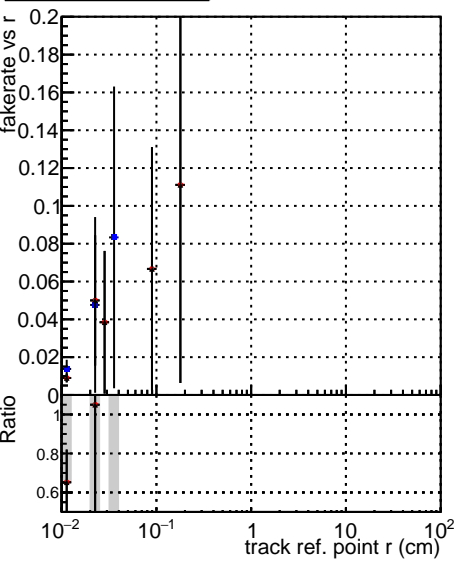

**Fake rate vs vertpos****Duplicates Rate vs vertpos****Pileup rate vs vertpos****Fake rate vs v****Duplicates Rate vs v****Pileup rate vs v****Fake rate vs. sim PV z****Duplicates Rate vs sim PV z****Pileup rate vs. sim PV z**

█	DQM_V0001_R000000001	Global	cmssw1000time	RECO
●	DQM_V0001_R000000001	Global	mkFitNewOLD1000time	RECO
●	DQM_V0001_R000000001	Global	mkFitNewDUP1000time	RECO